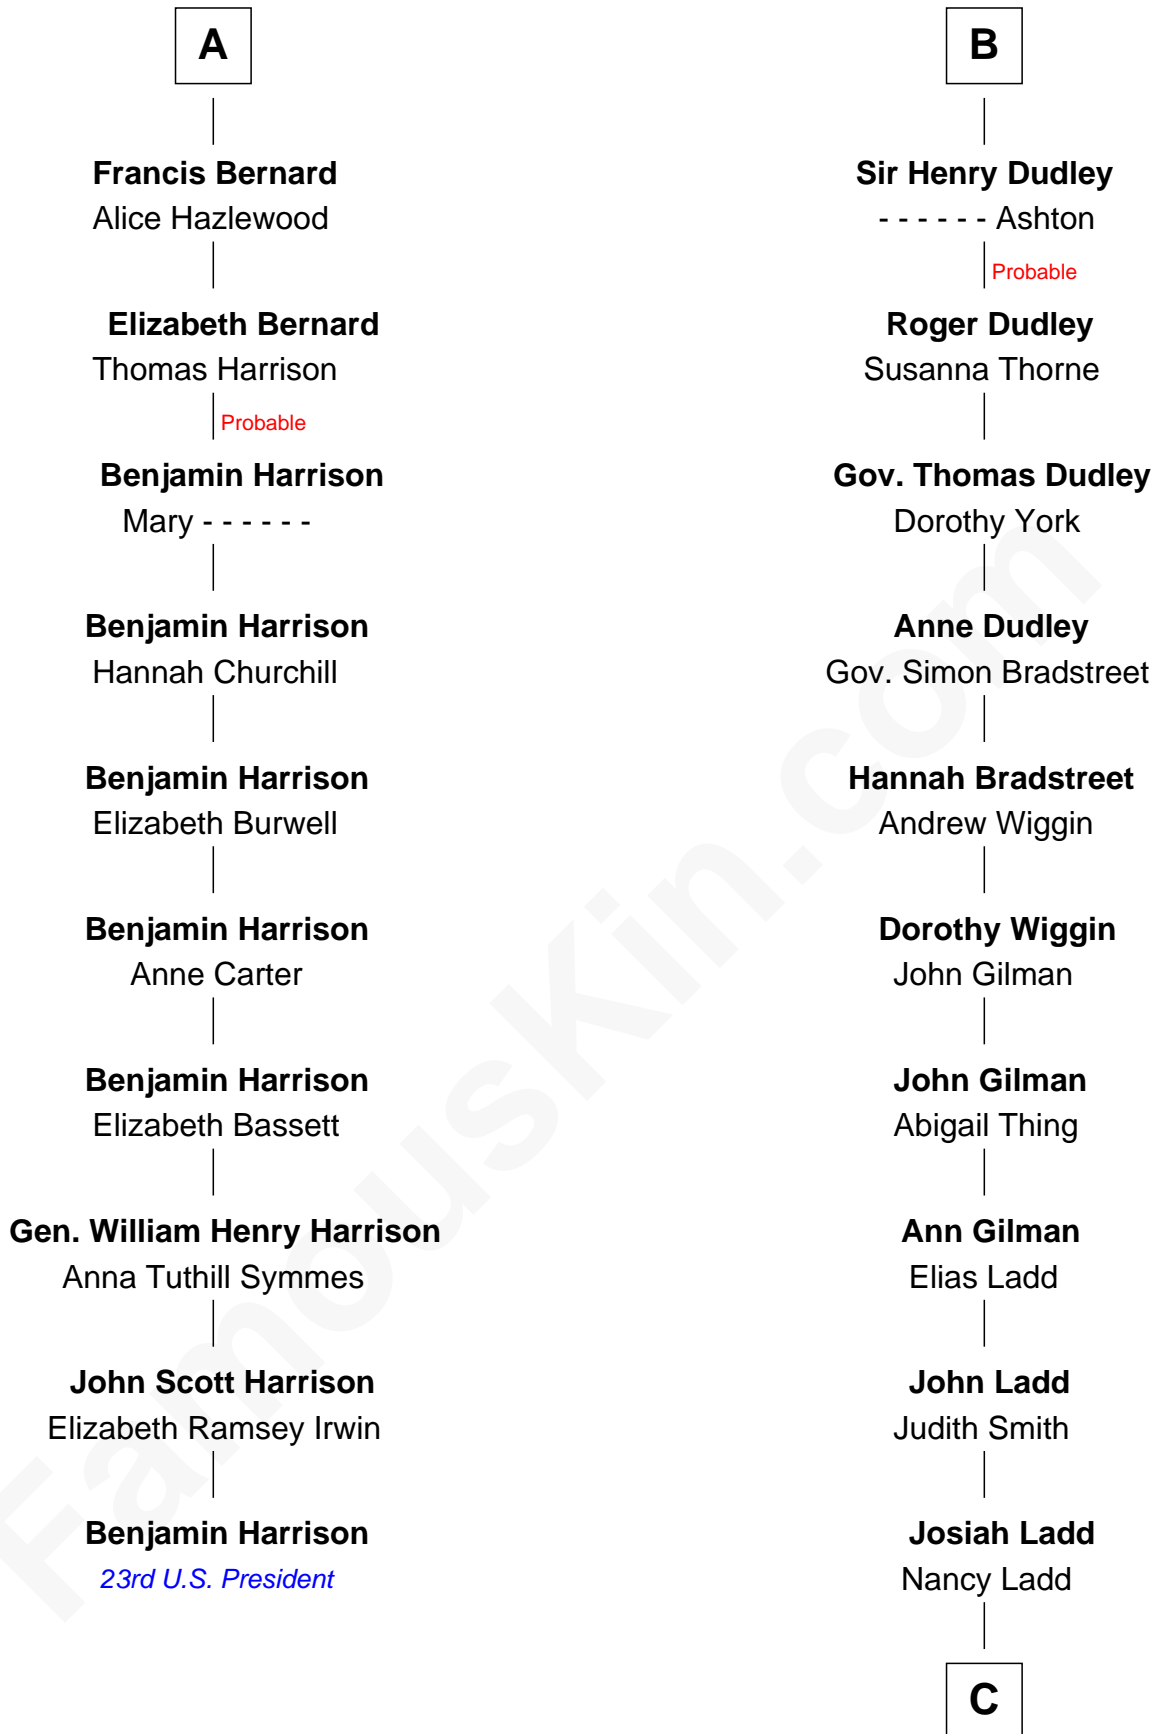

**FamousKin.com**  
**Relationship Chart of**  
**Benjamin Harrison**  
*23rd U.S. President*

16th cousin 4 times removed of

**Alan Ladd**  
*Movie Actor*

**C**

**Alvaro Ladd**  
Nancy Shotwell

**Oscar F. Ladd**  
Julia Henrietta Meigs

**Alan Harwood Ladd**  
Selina Raleigh

**Alan Ladd**  
*Movie Actor*

FamousKin.com