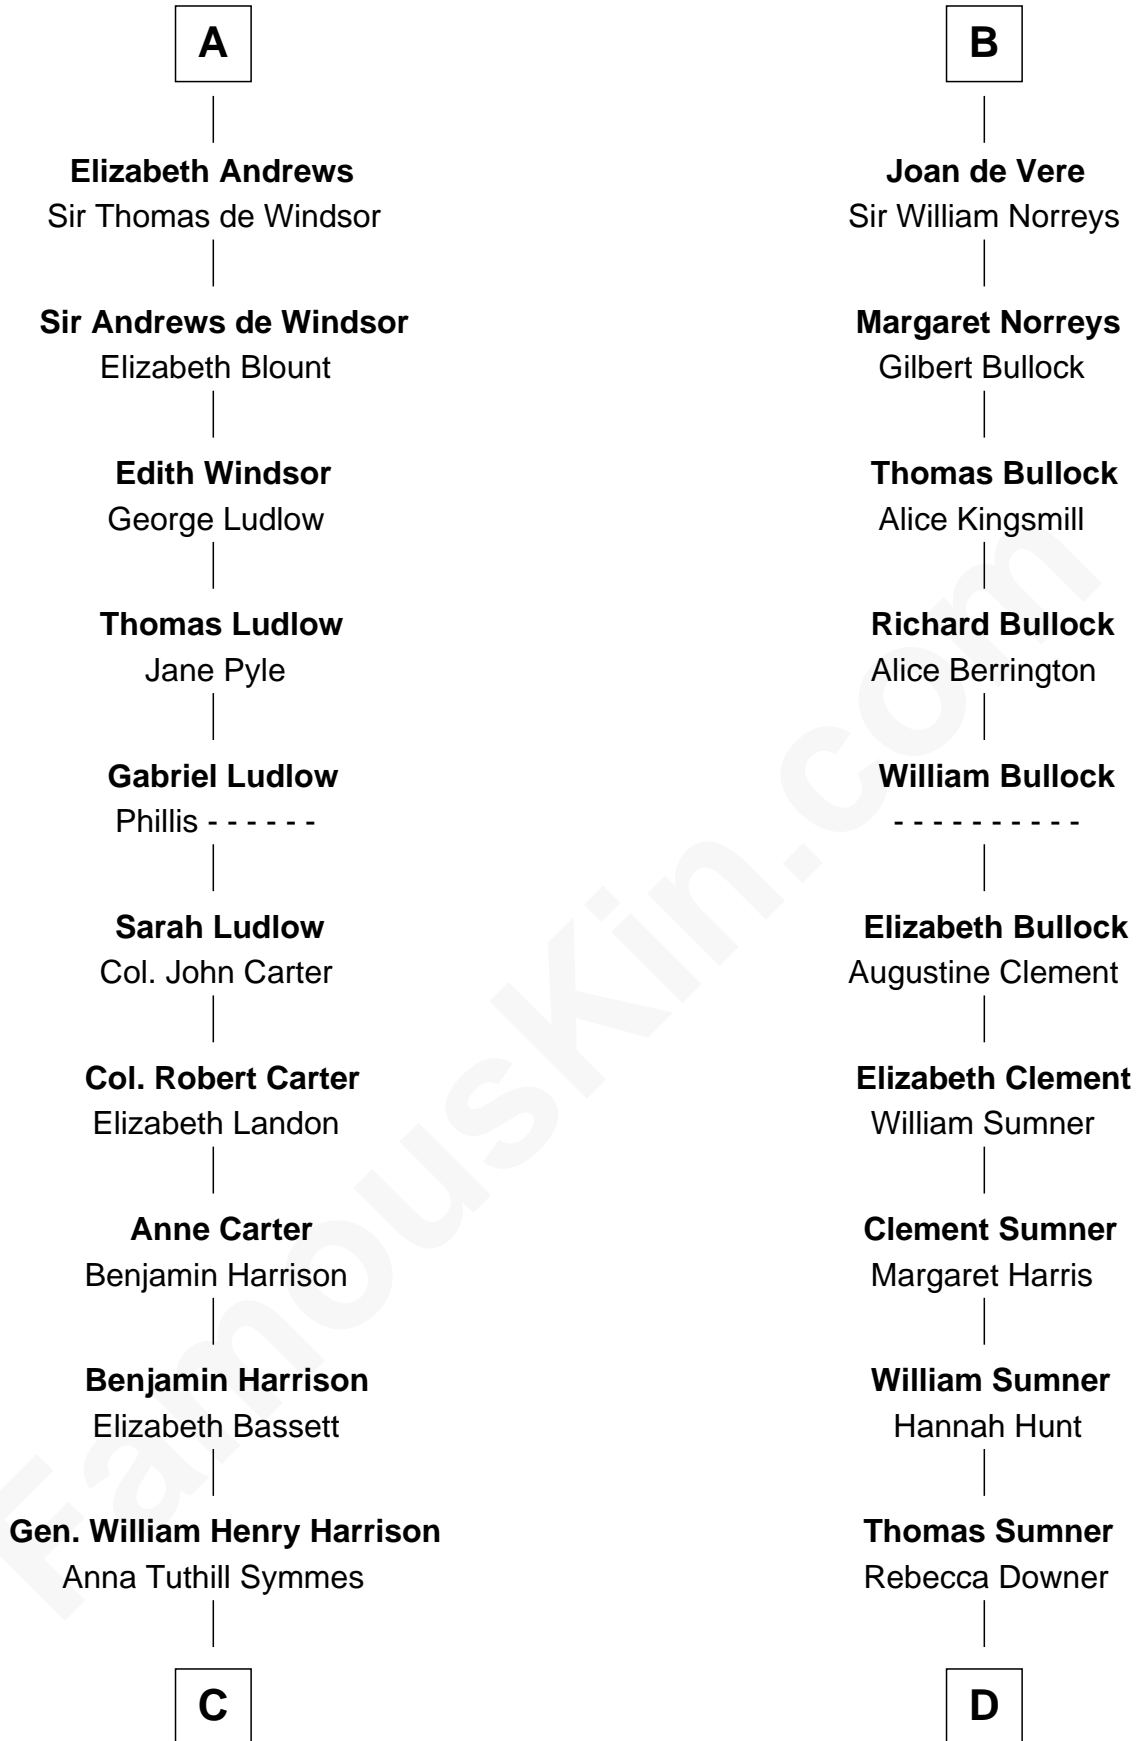

FamousKin.com
Relationship Chart of
Benjamin Harrison
23rd U.S. President

18th cousin 3 times removed of

Alan Ladd
Movie Actor

Sir Hugh le Despencer
 Aveline Basset

Eleanor le Despencer
 Sir Hugh de Courtenay

A

Sir Hugh le Despencer
 Isabella de Beauchamp

Hugh le Despencer
 Eleanor de Clare

Isabel le Despencer
 Richard Fitzalan

Sir Edmund Fitzalan
 Sibyl de Montagu

Philippe Fitzalan
 Sir Richard Sergeaux

Alice Sergeaux
 Sir Richard de Vere

Sir John de Vere
 Elizabeth Howard

B

C

John Scott Harrison
Elizabeth Ramsey Irwin

Benjamin Harrison
23rd U.S. President

D

Sylvia Americana Sumner
Abram Shotwell

Nancy Shotwell
Alvaro Ladd