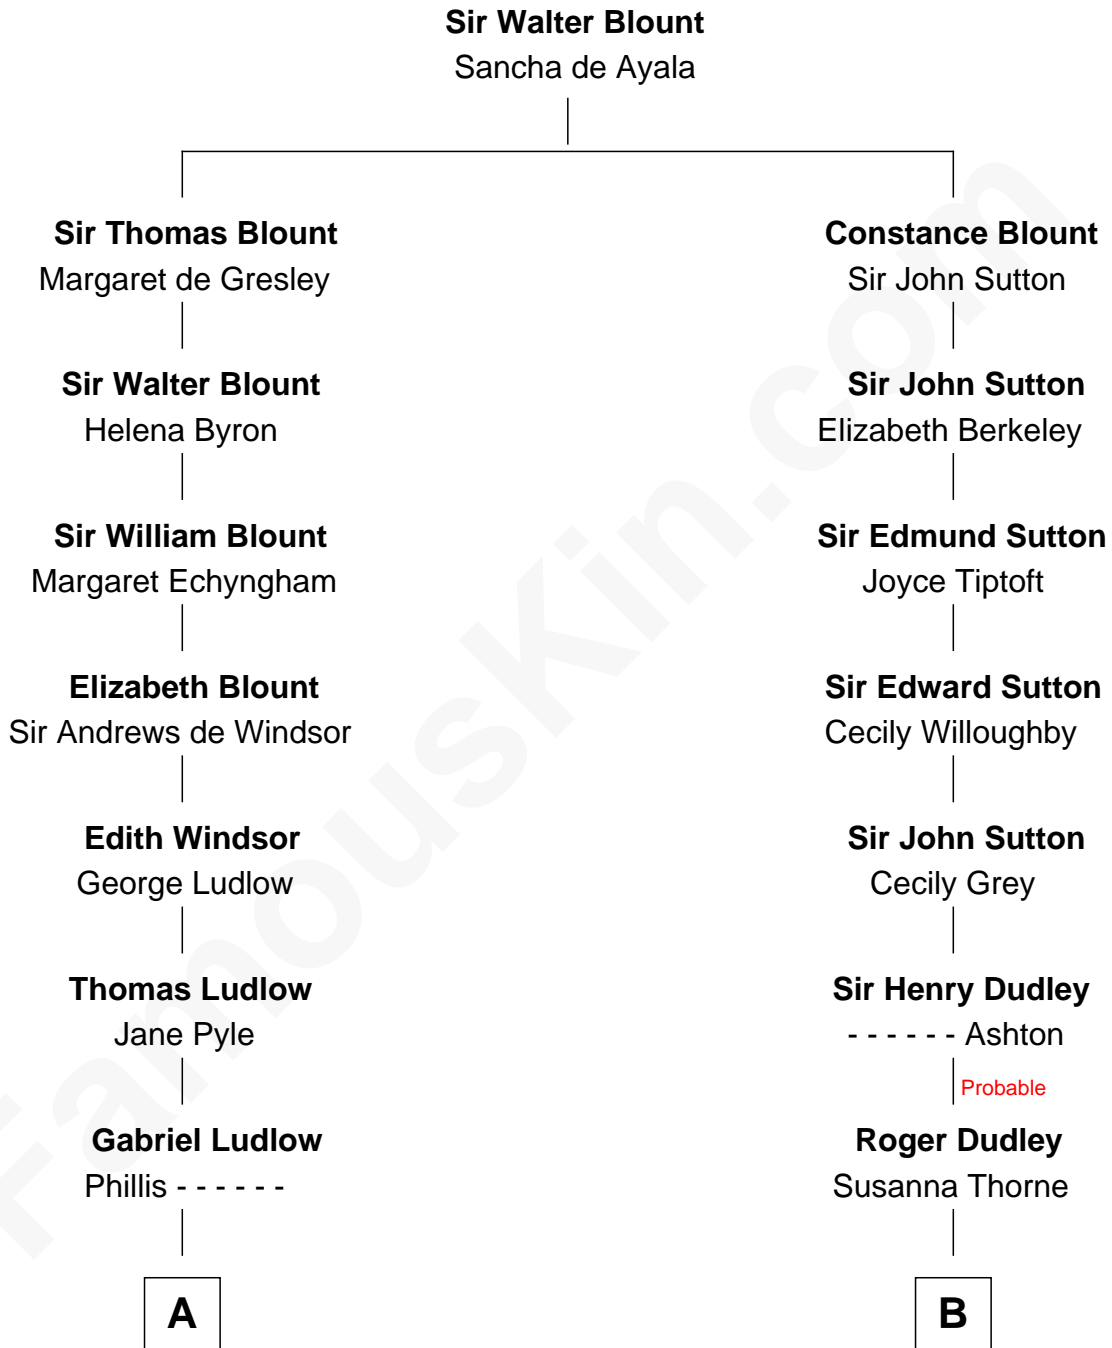

FamousKin.com
Relationship Chart of
Benjamin Harrison
23rd U.S. President

13th cousin 5 times removed of
George Hamilton
TV and Movie Actor

C

George William Hamilton

Anne Lucille Stevens

George Hamilton

TV and Movie Actor

FamousKin.com