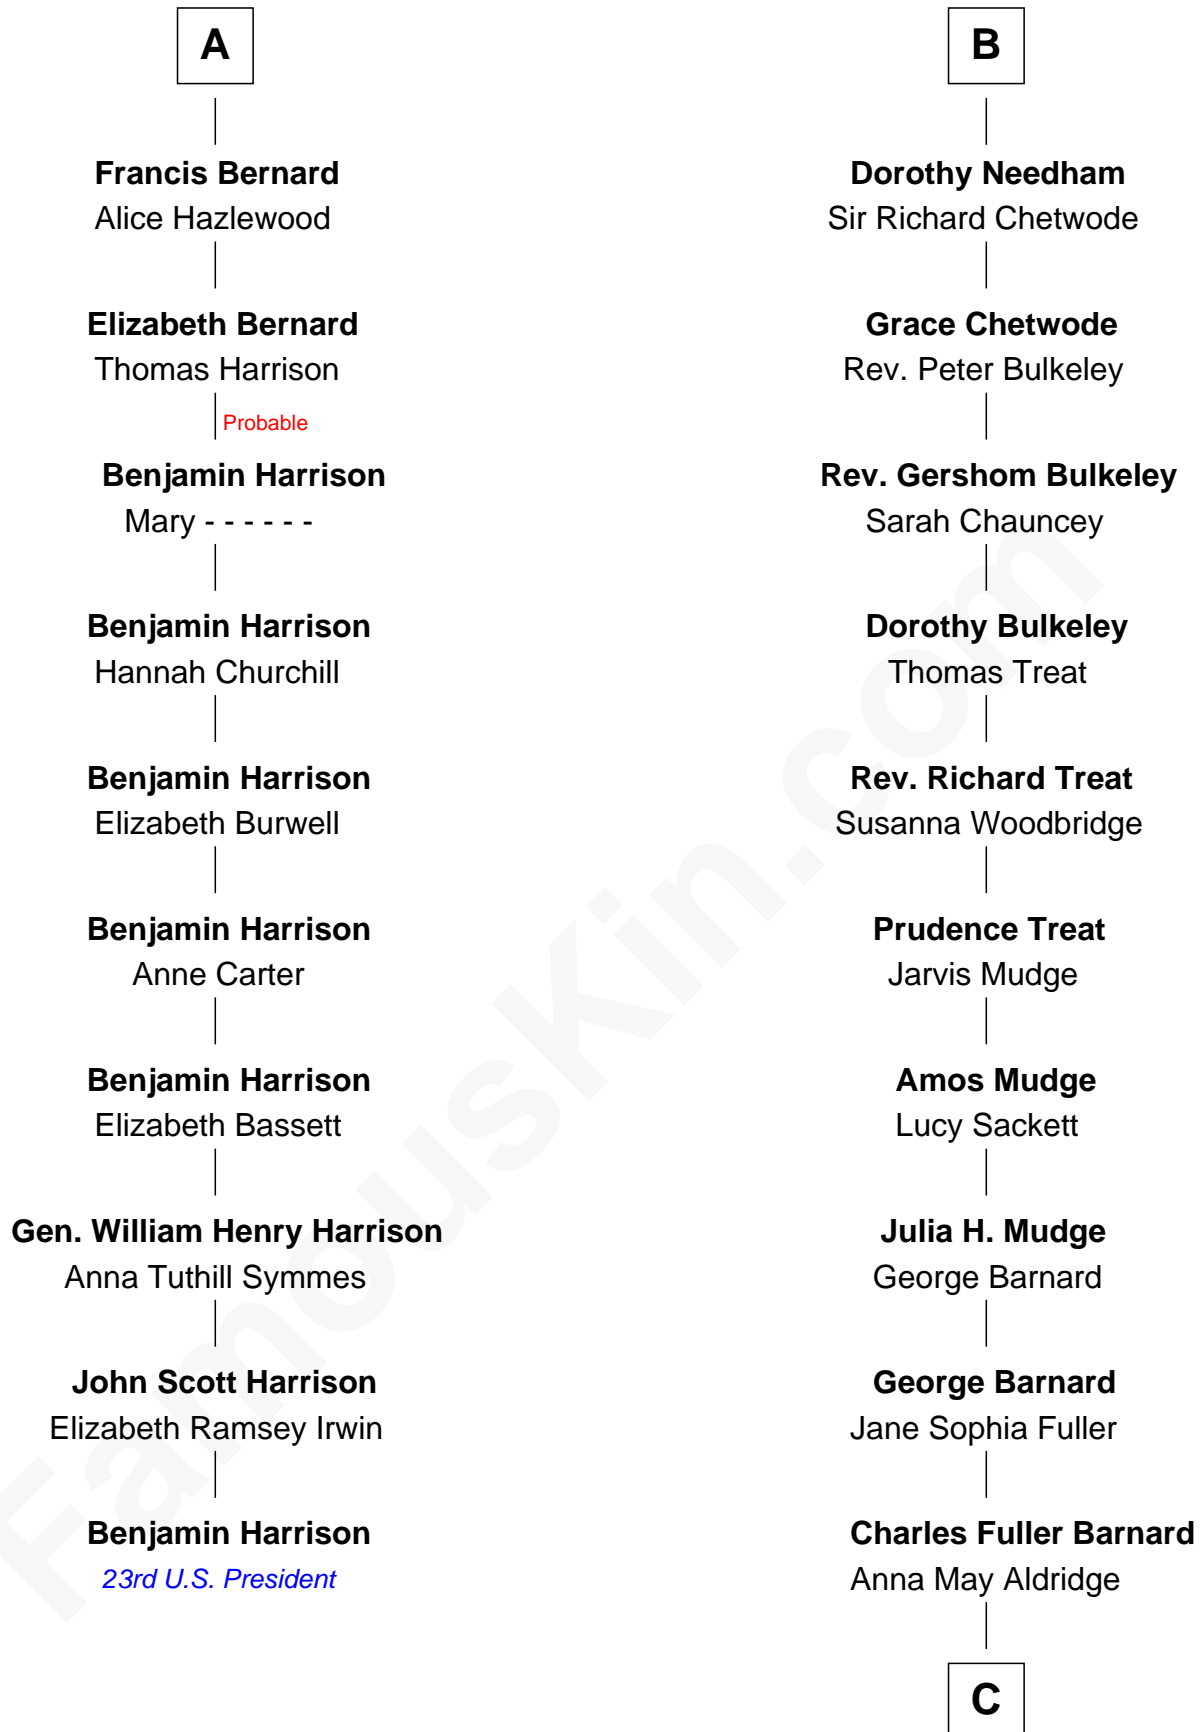

FamousKin.com
Relationship Chart of
Benjamin Harrison
23rd U.S. President

16th cousin 2 times removed of
Dick Clark
Radio and TV Host

Sir Thomas de Beauchamp
 Katherine de Mortimer

Philippa de Beauchamp
 Sir Hugh de Stafford

Margaret de Stafford
 Sir Ralph Neville

Margaret de Neville
 Sir Richard Scrope

Sir Henry le Scrope
 Elizabeth le Scrope

Margaret Scrope
 John Bernard

John Bernard
 Margaret Daundelyn

John Bernard
 Cecily Muscote

A

Sir William Beauchamp
 Joan Fitzalan

Joan Beauchamp
 James Butler

Elizabeth Butler
 John Talbot

Sir Gilbert Talbot
 Audrey Cotton

Sir John Talbot
 Margaret Troutbeck

Anne Talbot
 Thomas Needham

Robert Needham
 Frances Aston

B

C

Julia Fuller Barnard
Richard Augustus Clark

Dick Clark
Radio and TV Host

FamousKin.com