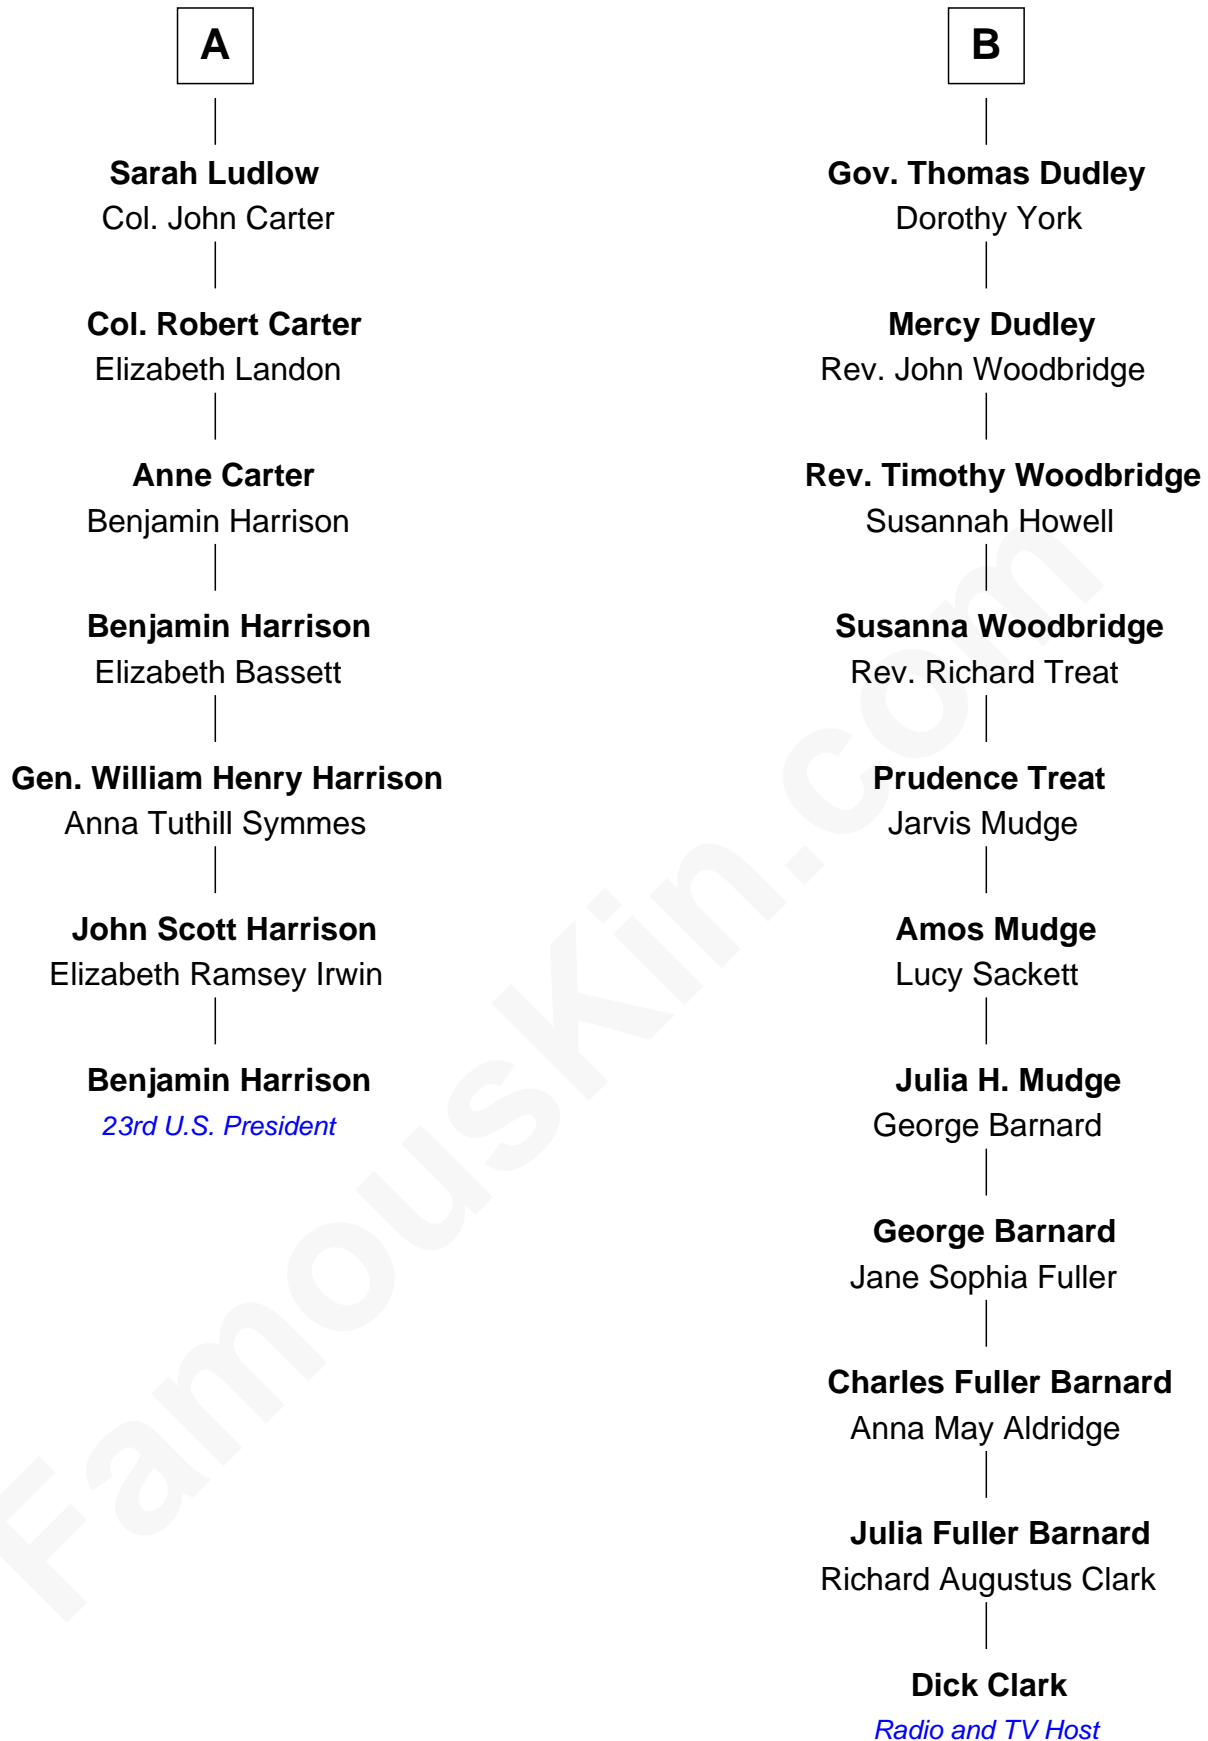

**FamousKin.com**  
**Relationship Chart of**  
**Benjamin Harrison**  
*23rd U.S. President*

**13th cousin 4 times removed of**  
**Dick Clark**  
*Radio and TV Host*

**Sir Walter Blount**  
 Sancha de Ayala

Dick Clark photo by [Alan Light](#) (CC BY 2.0)