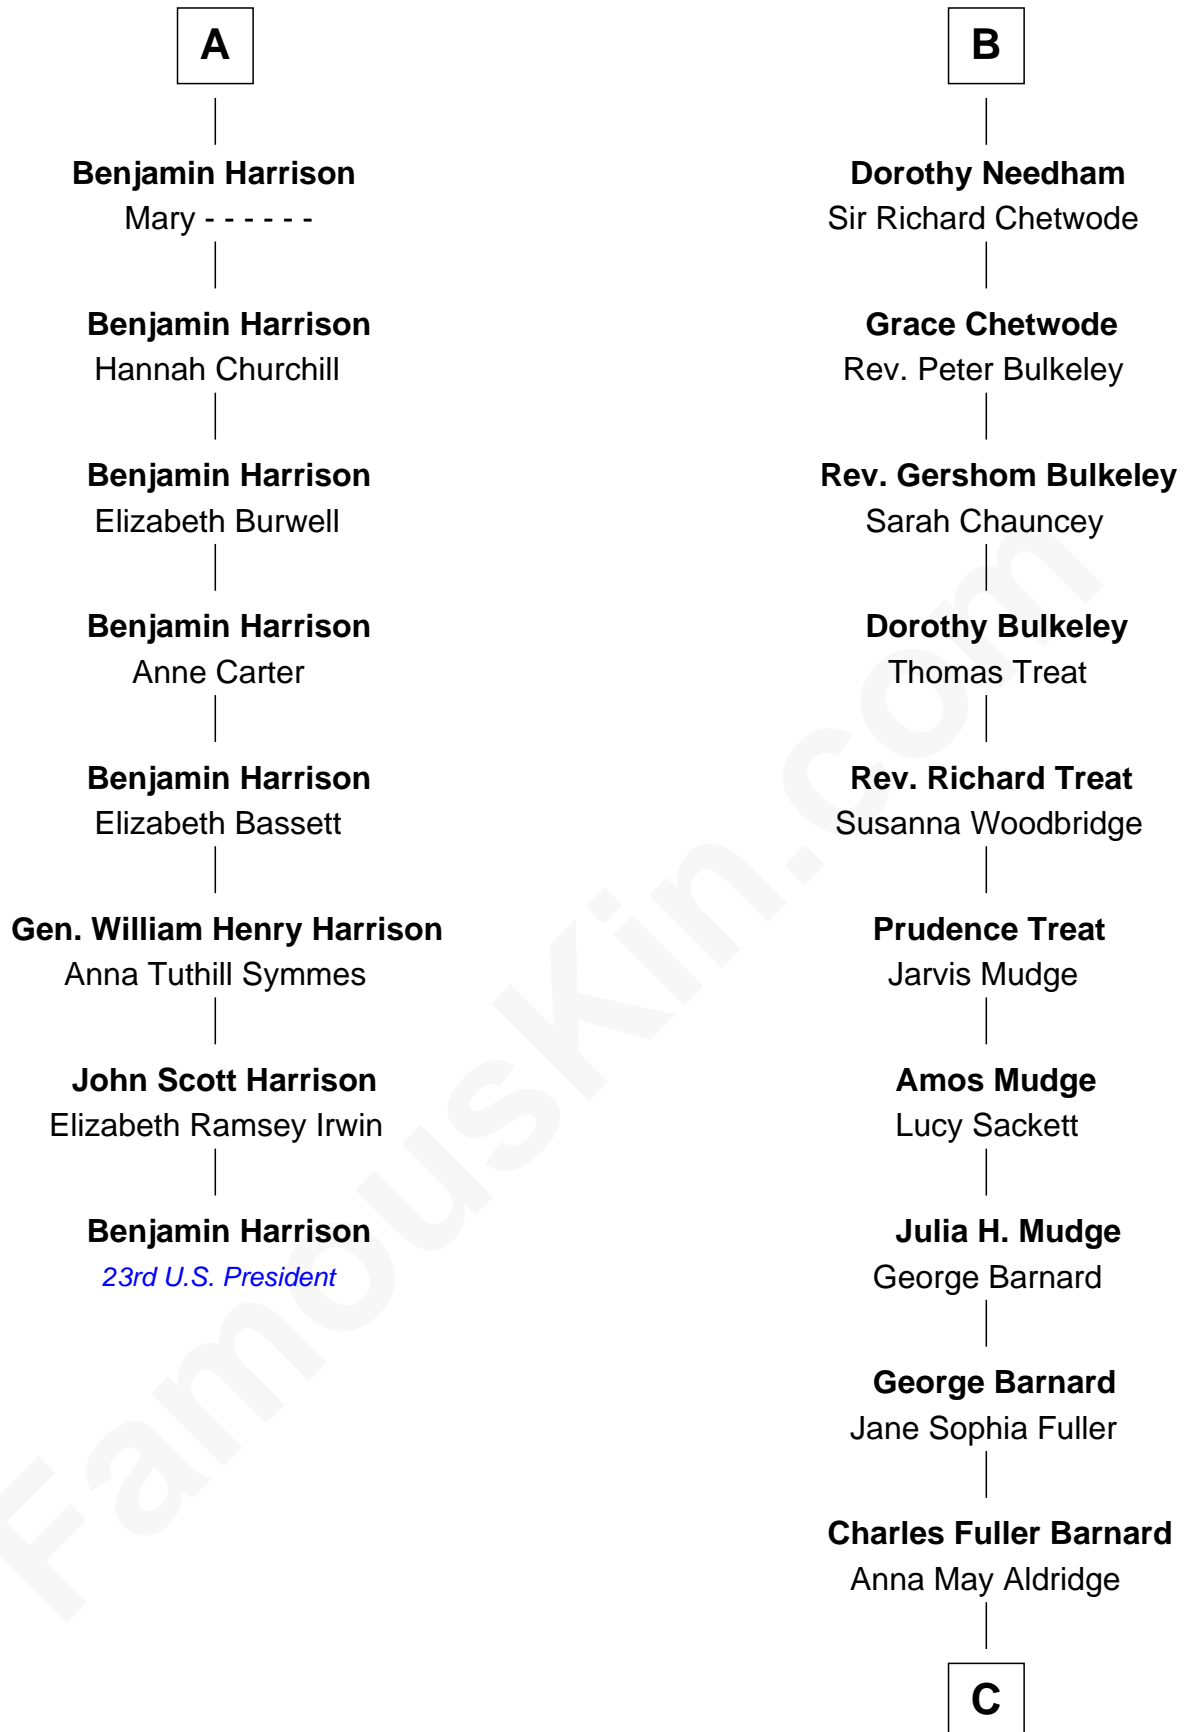

FamousKin.com
Relationship Chart of
Benjamin Harrison
23rd U.S. President

14th cousin 4 times removed of
Dick Clark
Radio and TV Host

Stephen le Scrope
 Margery de Welles

John le Scrope
 Elizabeth Chaworth

Maude le Scrope
 Sir Baldwin Freville

Elizabeth le Scrope
 Sir Henry le Scrope

Joyce Freville
 Sir Roger Aston

Margaret Scrope
 John Bernard

Sir Robert Aston
 Isabel Brereton

John Bernard
 Margaret Daundelyn

John Aston
 Elizabeth Delves

John Bernard
 Cecily Muscote

Sir John Aston
 Joan Lyttleton

Francis Bernard
 Alice Hazlewood

Sir Edward Aston
 Joan Bowles

Elizabeth Bernard
 Thomas Harrison

Frances Aston
 Robert Needham

Probable

A

B

C

Julia Fuller Barnard
Richard Augustus Clark

Dick Clark
Radio and TV Host

FamousKin.com