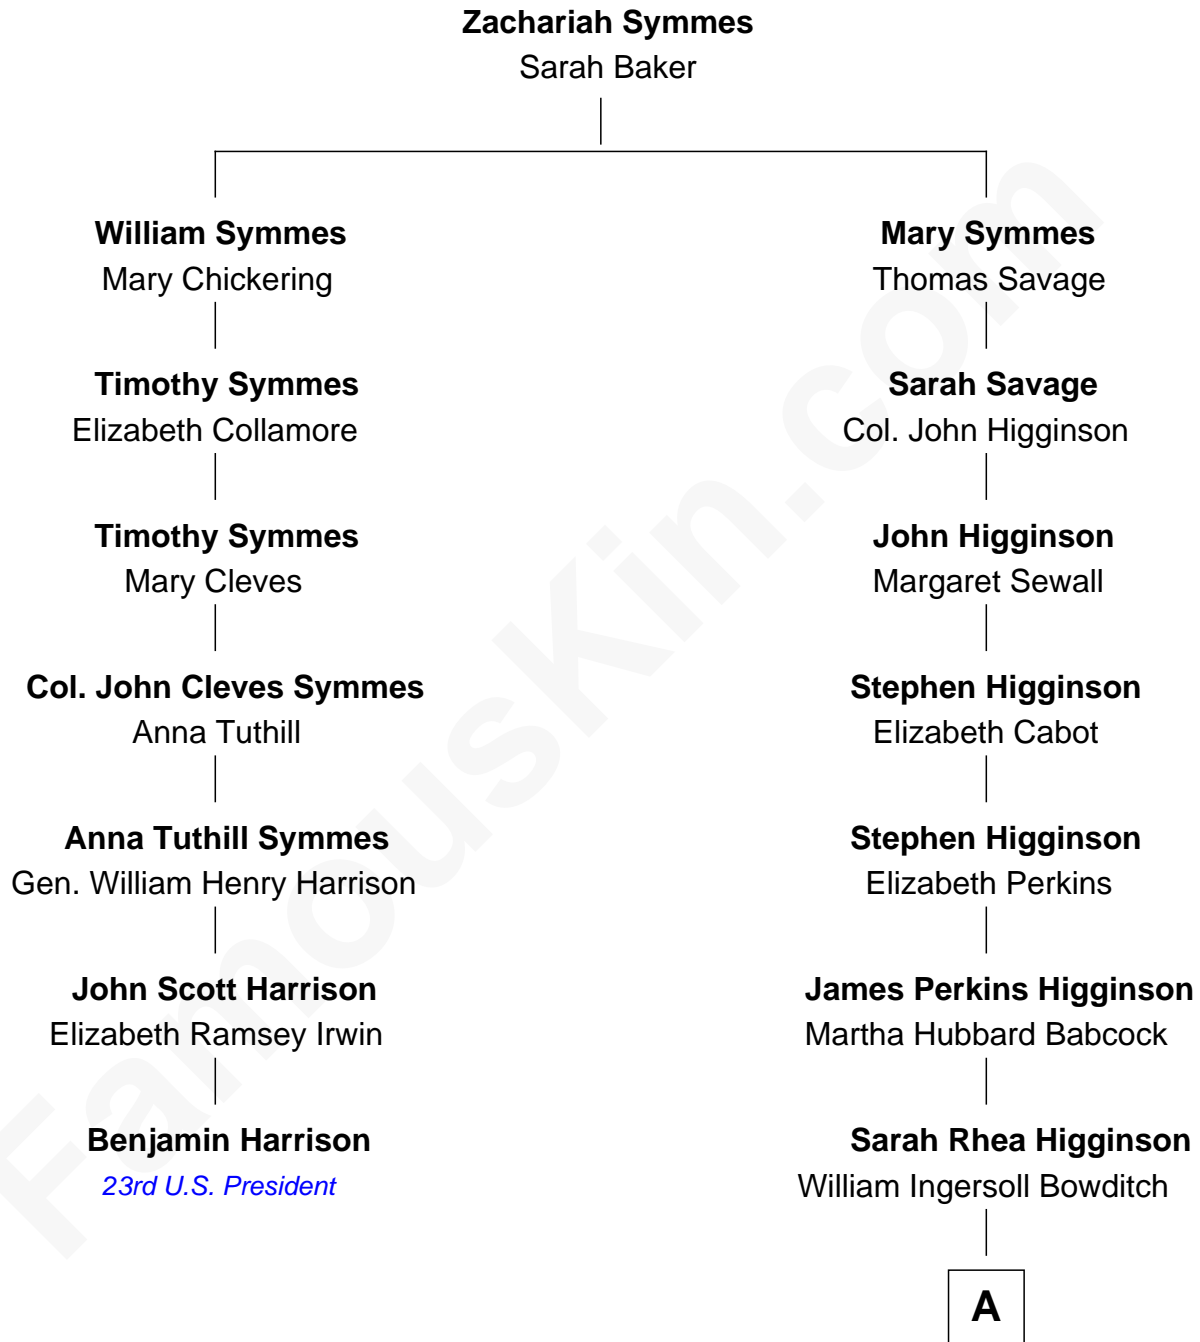

FamousKin.com
Relationship Chart of
Benjamin Harrison
23rd U.S. President

6th cousin 4 times removed of
James Spader
TV and Movie Actor

A

Frederic Channing Bowditch

Elizabeth Thompson Forster

Elizabeth Higginson Bowditch

James Randall Fraser

Jean Fraser

Stoddard Greenwood Spader

James Spader

TV and Movie Actor