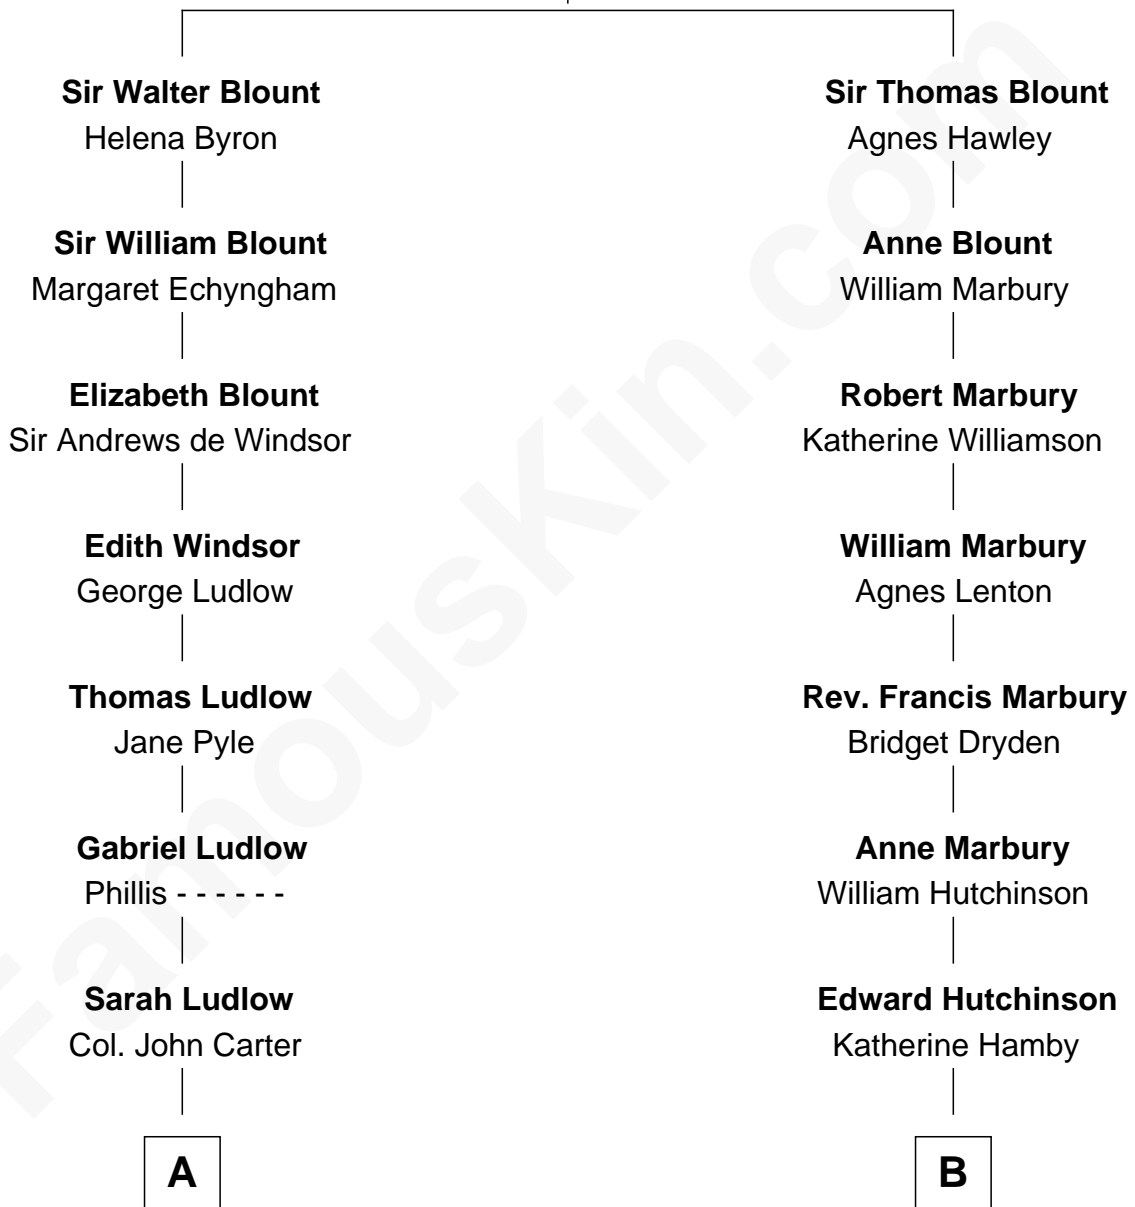

FamousKin.com
Relationship Chart of
Benjamin Harrison
23rd U.S. President

12th cousin 6 times removed of

Elisabeth Shue
TV and Movie Actress

Sir Thomas Blount
 Margaret de Gresley

C

—
Anne Brewster Wells

James William Shue

—
Elisabeth Shue

TV and Movie Actress

FamousKin.com