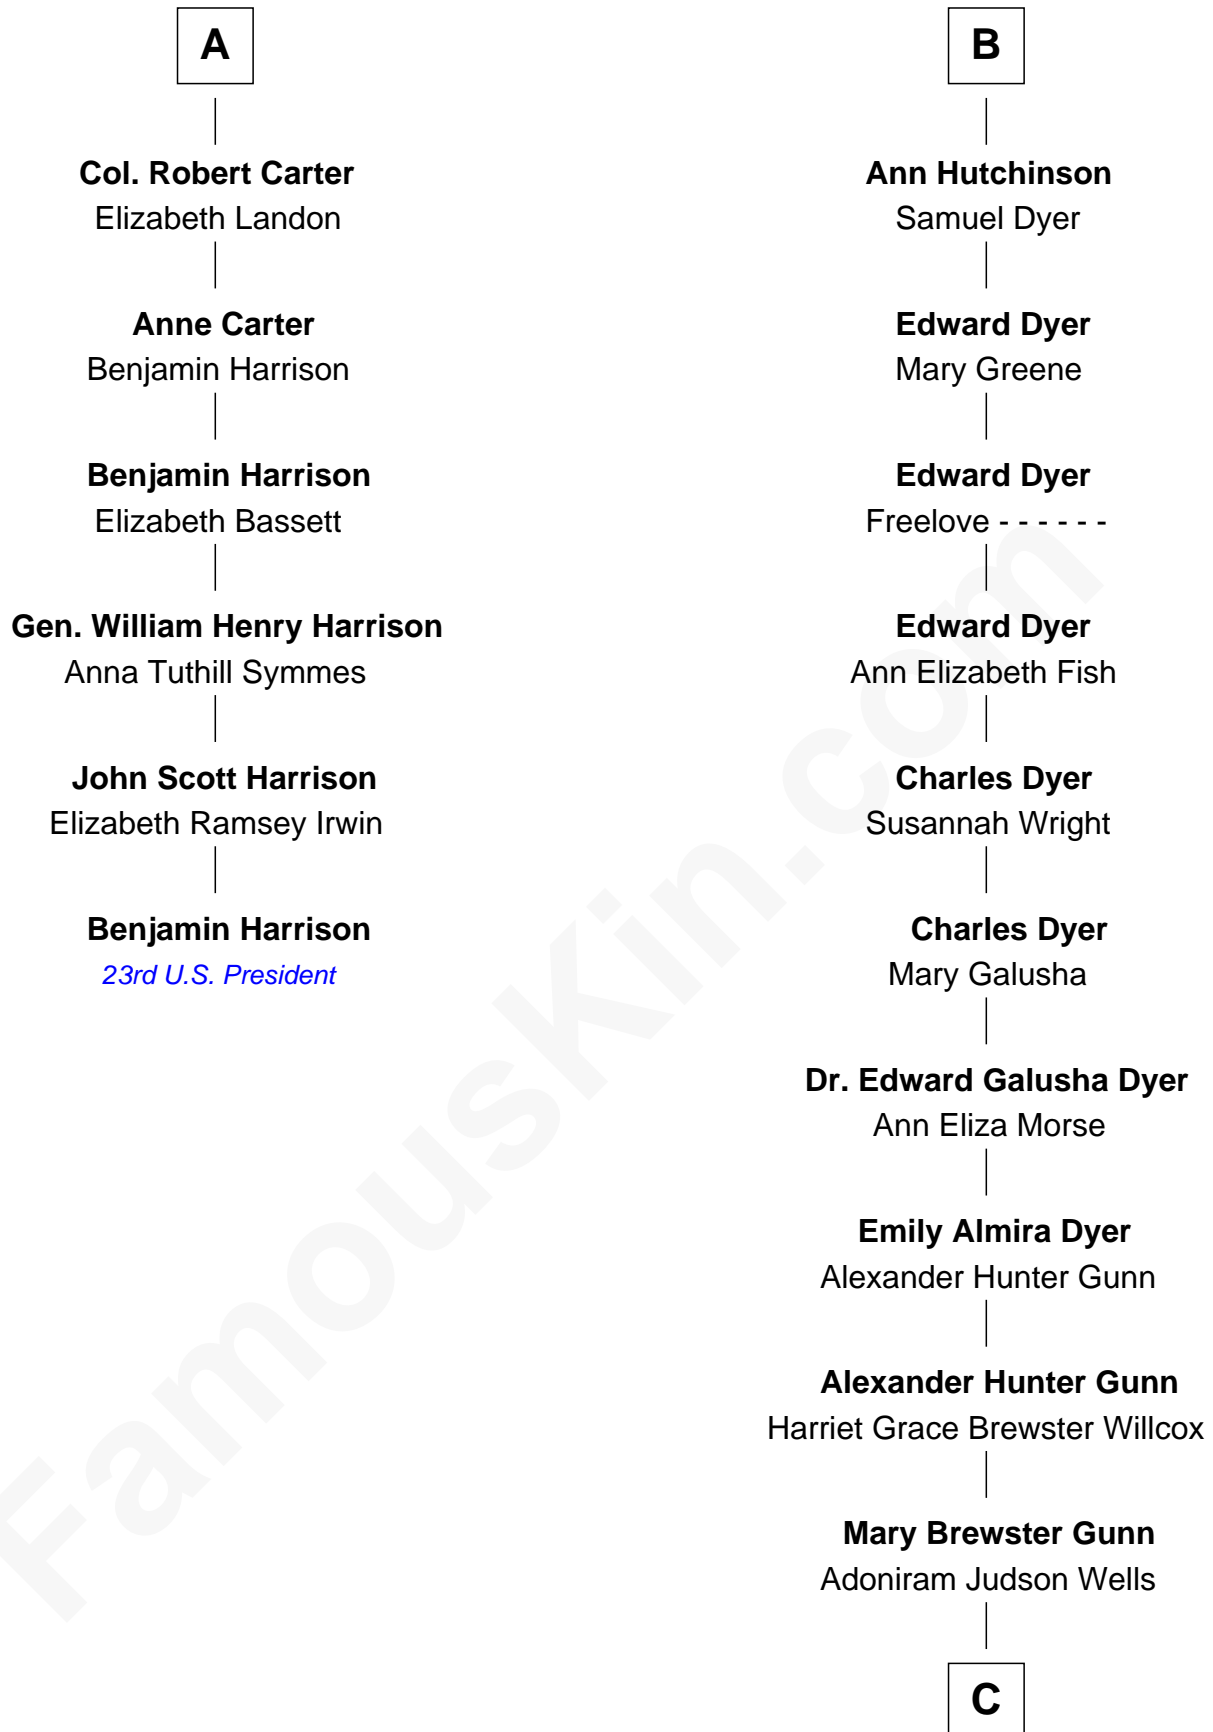

FamousKin.com
Relationship Chart of
Benjamin Harrison
23rd U.S. President

12th cousin 6 times removed of

Elisabeth Shue
TV and Movie Actress

Sir Thomas Blount
 Margaret de Gresley

C

—
Anne Brewster Wells

James William Shue

—
Elisabeth Shue

TV and Movie Actress

FamousKin.com