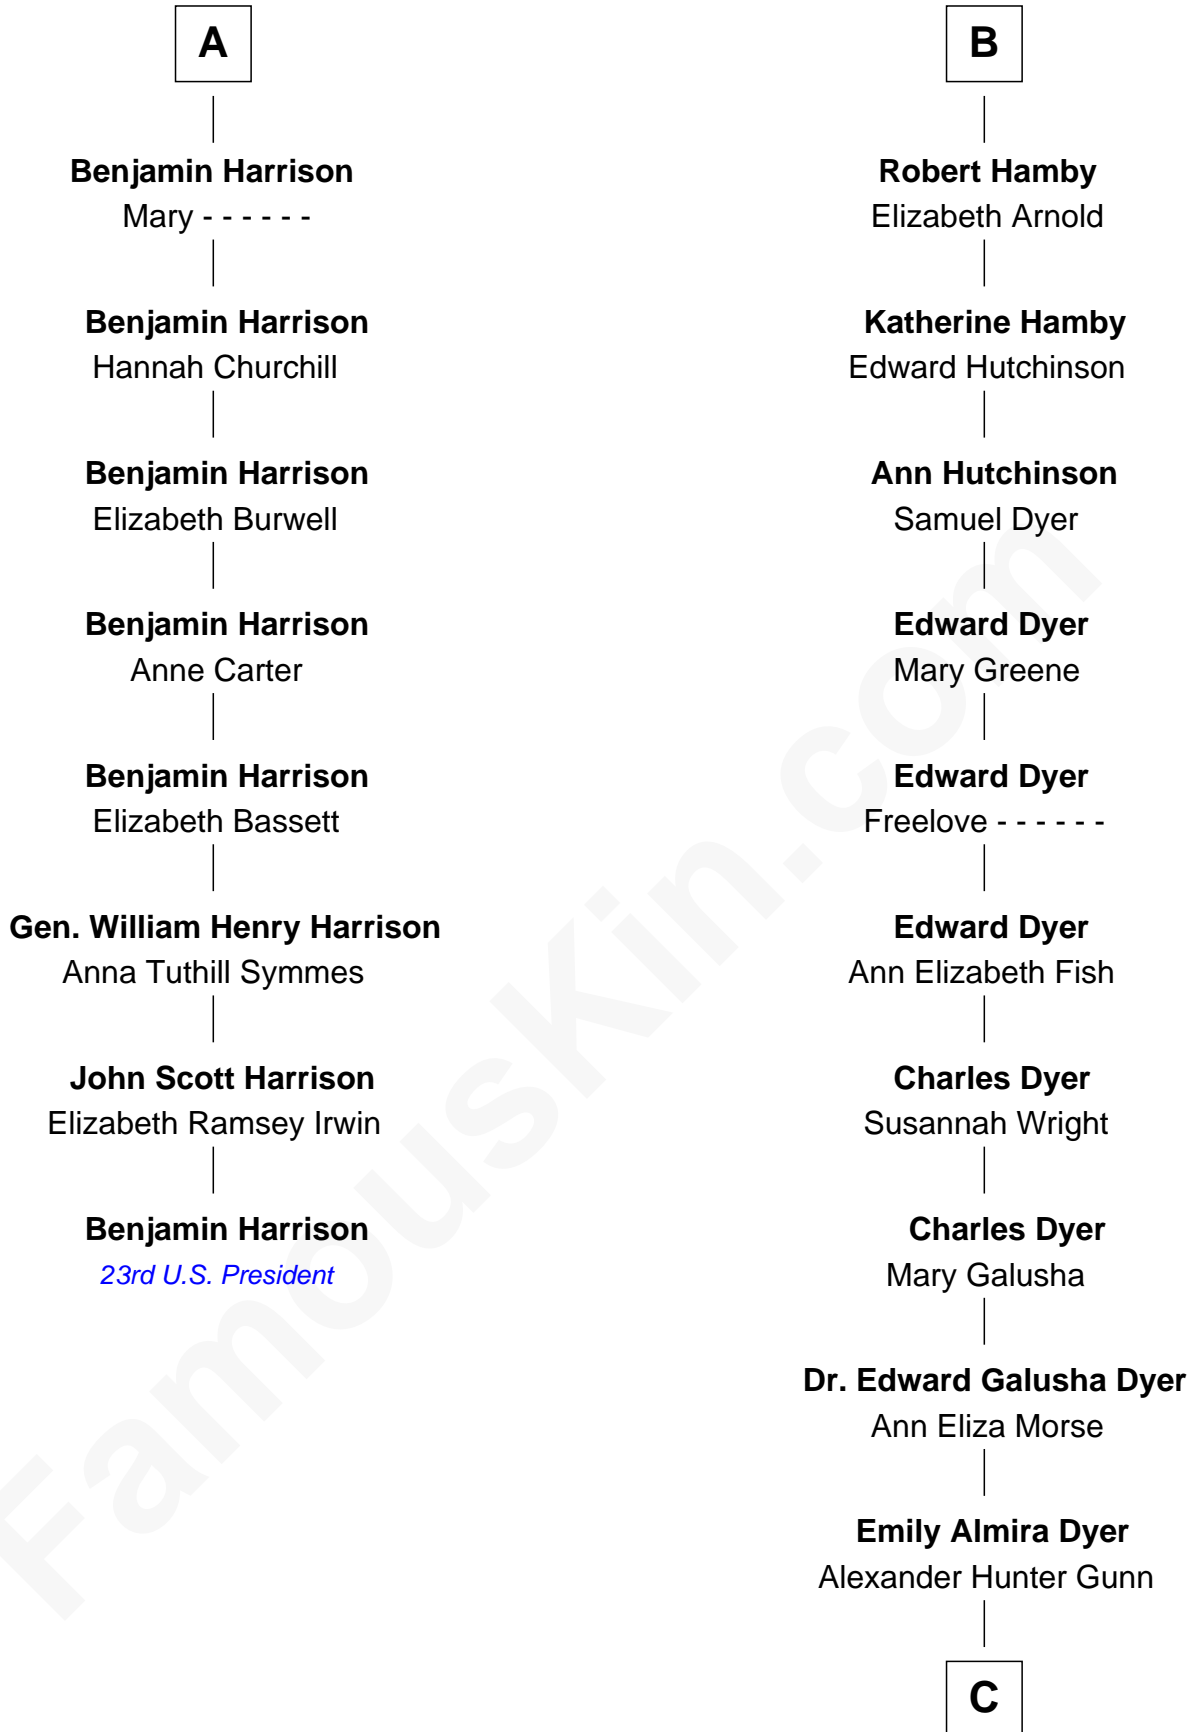

**FamousKin.com**  
**Relationship Chart of**  
**Benjamin Harrison**  
*23rd U.S. President*

14th cousin 6 times removed of

**Elisabeth Shue**  
*TV and Movie Actress*

**Stephen le Scrope**  
 Margery de Welles

**Margery Willoughby**  
 Sir Godfrey Hilton

**John Bernard**  
 Margaret Daundelyn

**Elizabeth Hilton**  
 Richard Thimbleby

**John Bernard**  
 Cecily Muscote

**Anne Thimbleby**  
 John Booth

**Francis Bernard**  
 Alice Hazlewood

**Eleanor Booth**  
 Edward Hamby

**Elizabeth Bernard**  
 Thomas Harrison

**William Hamby**  
 Margaret Blewett

Probable

**A**

**B**

C

**Alexander Hunter Gunn**  
Harriet Grace Brewster Willcox

**Mary Brewster Gunn**  
Adoniram Judson Wells

**Anne Brewster Wells**  
James William Shue

**Elisabeth Shue**  
*TV and Movie Actress*