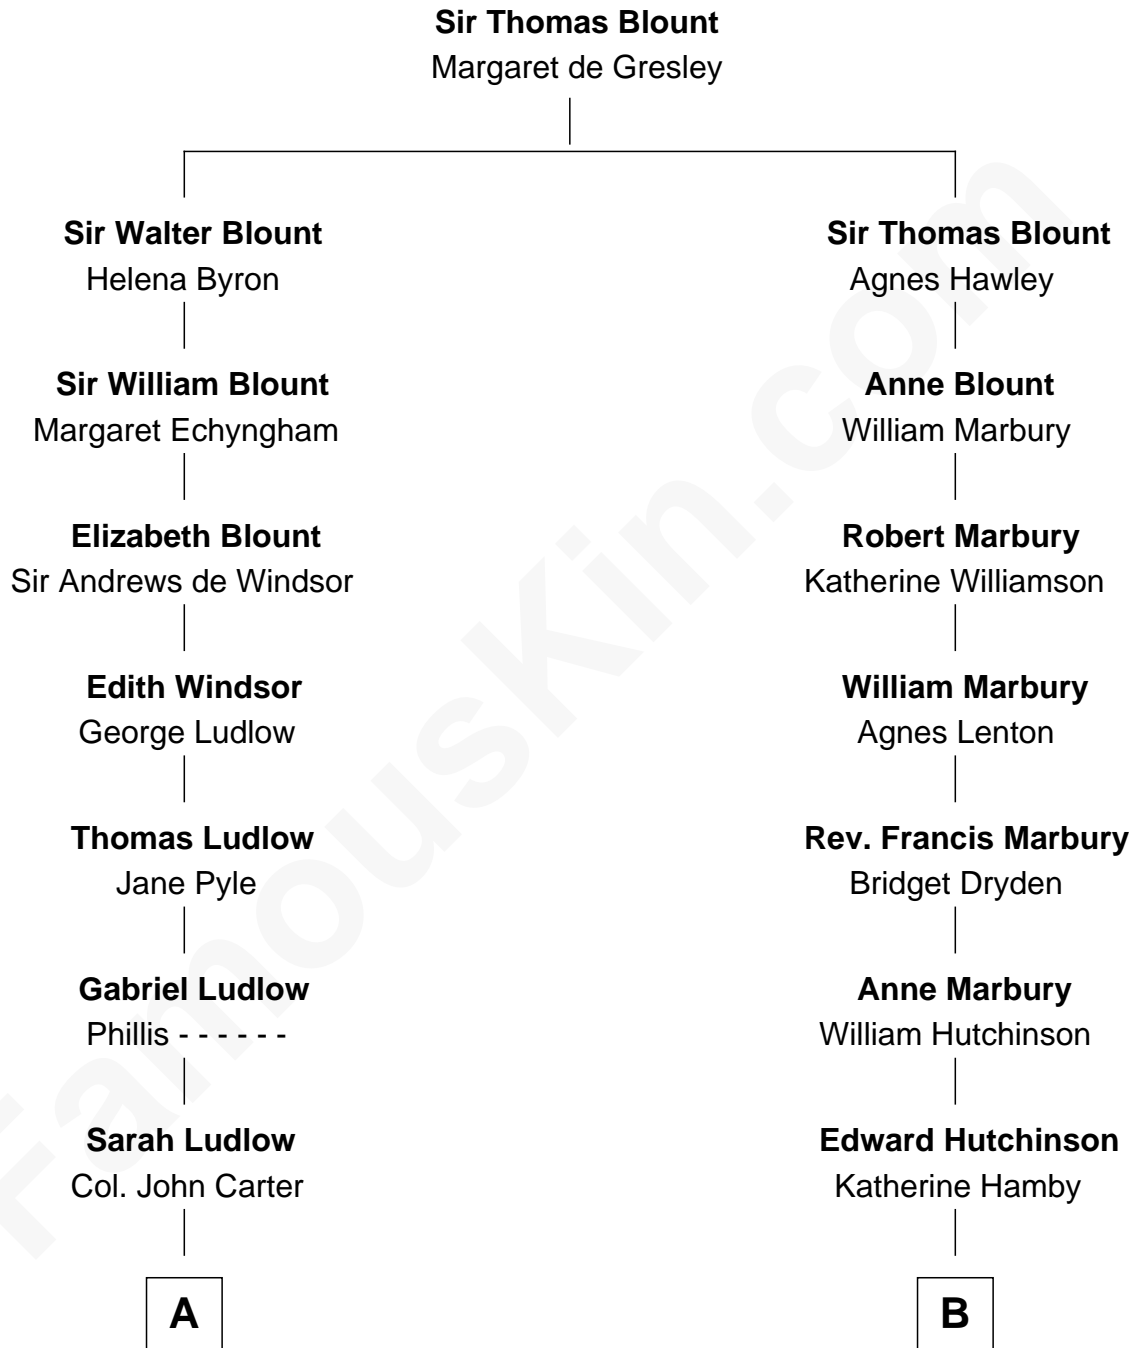

**FamousKin.com**  
**Relationship Chart of**  
**Benjamin Harrison**  
*23rd U.S. President*

**12th cousin 6 times removed of**  
**Andrew Shue**  
*TV Actor*

C

—  
**Anne Brewster Wells**

James William Shue

—  
**Andrew Shue**

*TV Actor*

FamousKin.com