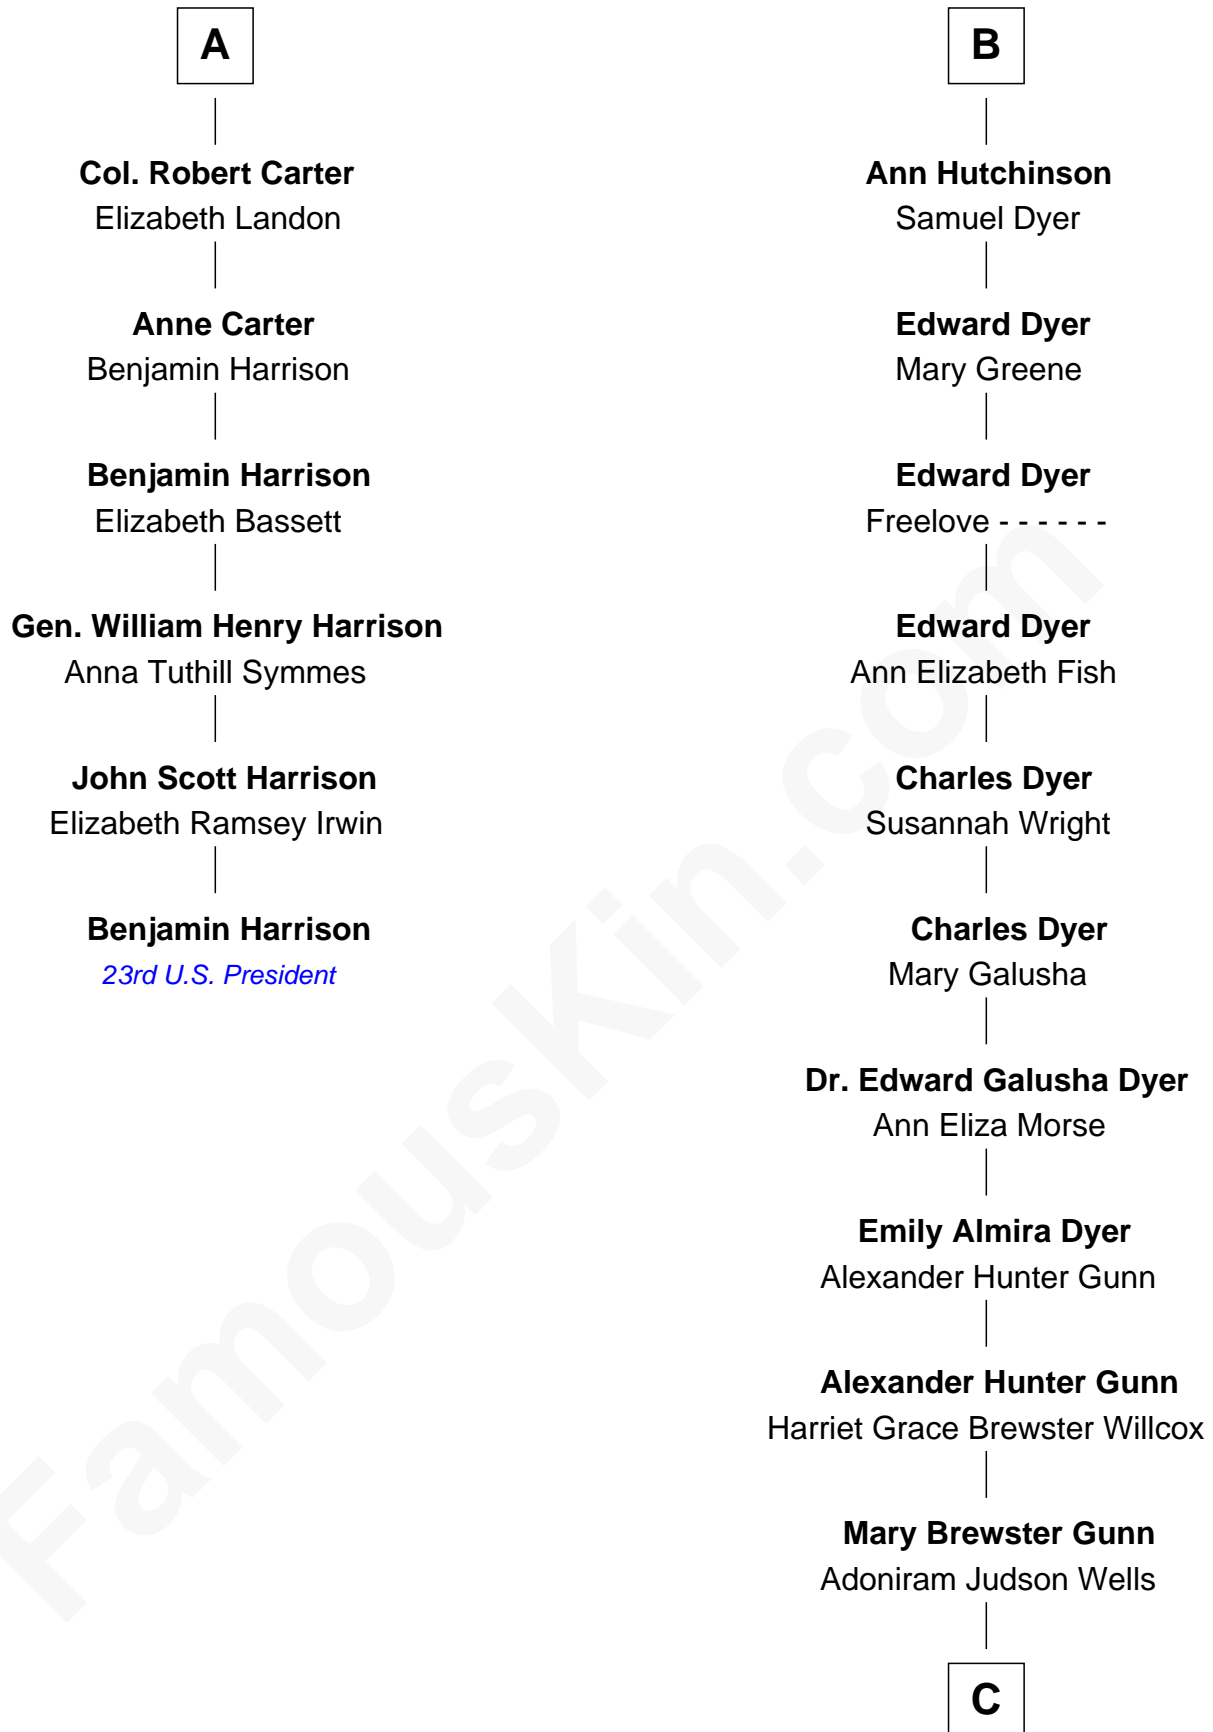

**FamousKin.com**  
**Relationship Chart of**  
**Benjamin Harrison**  
*23rd U.S. President*

**12th cousin 6 times removed of**  
**Andrew Shue**  
*TV Actor*

C

—  
**Anne Brewster Wells**

James William Shue

—  
**Andrew Shue**

*TV Actor*

FamousKin.com