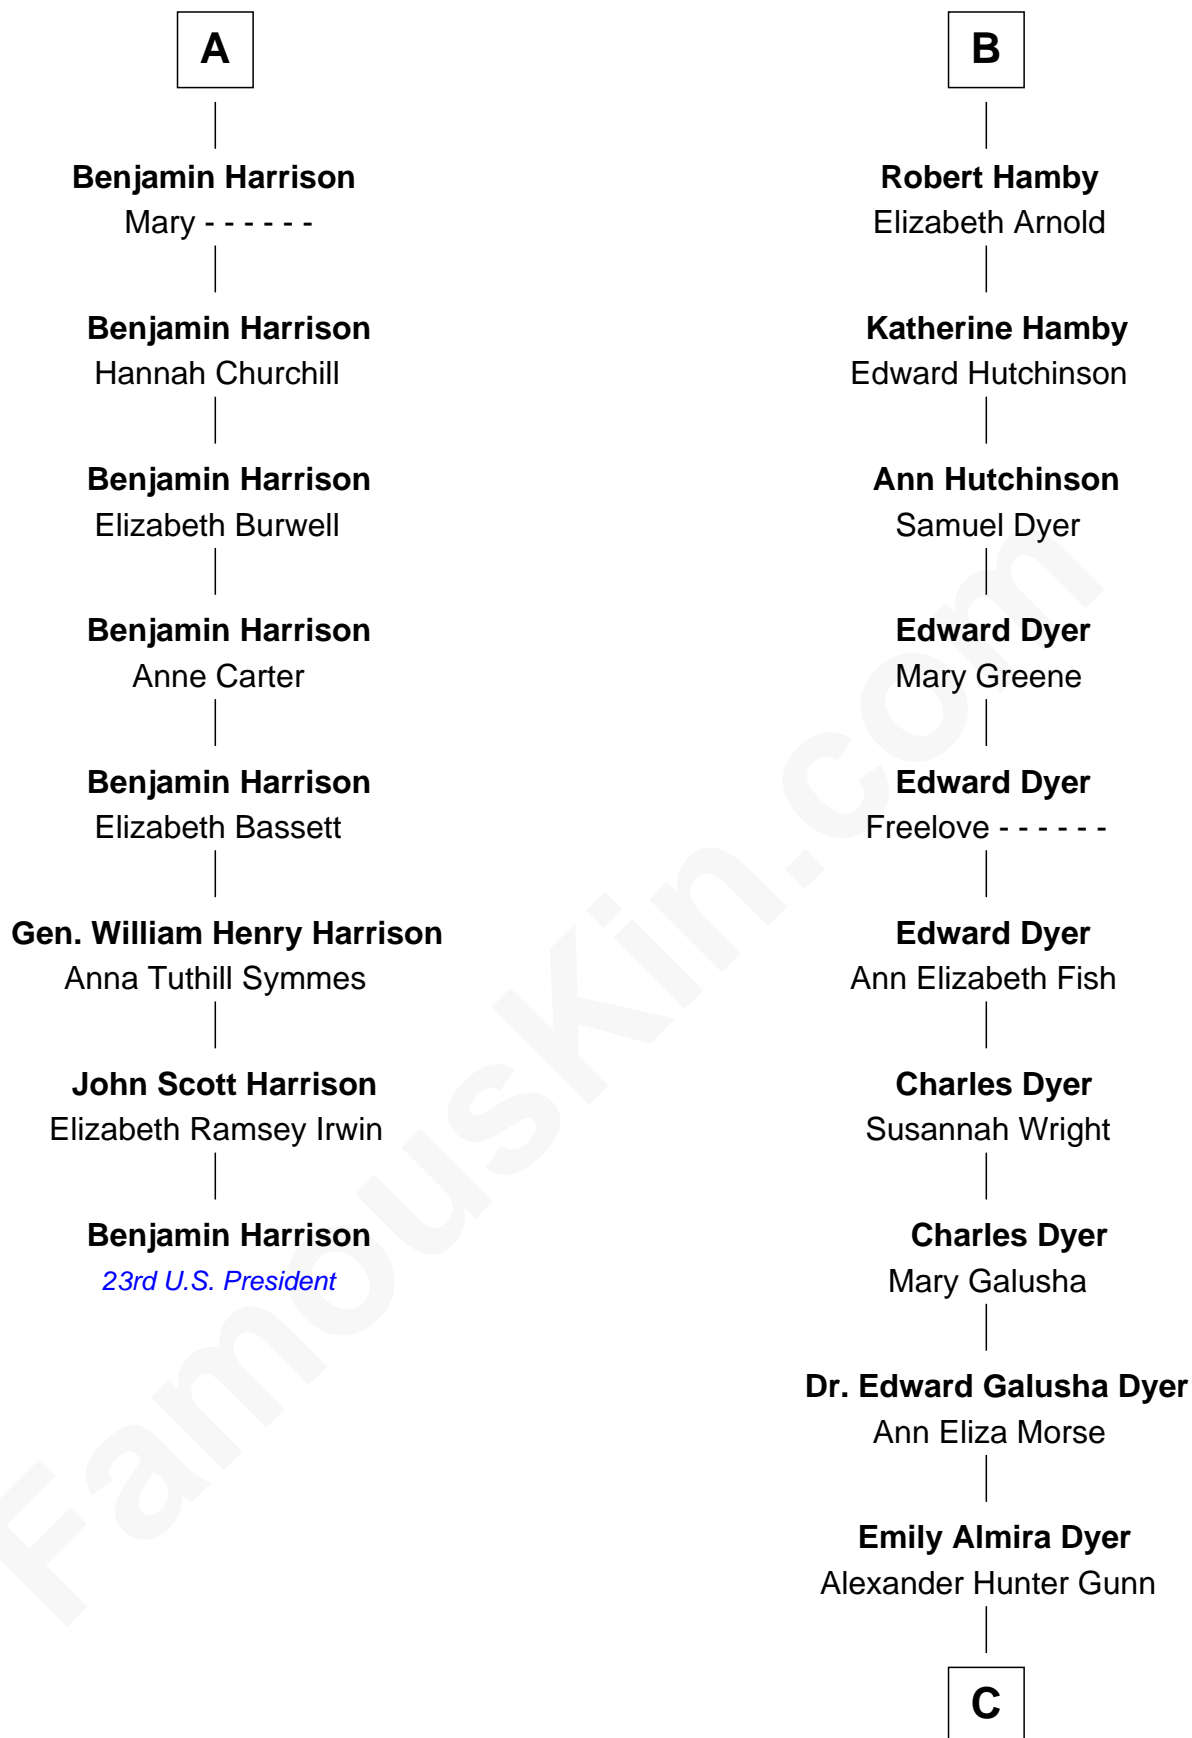

FamousKin.com
Relationship Chart of
Benjamin Harrison
23rd U.S. President

14th cousin 6 times removed of

Andrew Shue
TV Actor

Stephen le Scrope
 Margery de Welles

John le Scrope
 Elizabeth Chaworth

Maude le Scrope
 Sir Baldwin Freville

Elizabeth le Scrope
 Sir Henry le Scrope

Margaret Freville
 Sir Hugh Willoughby

Margaret Scrope
 John Bernard

Margery Willoughby
 Sir Godfrey Hilton

John Bernard
 Margaret Daundelyn

Elizabeth Hilton
 Richard Thimbleby

John Bernard
 Cecily Muscote

Anne Thimbleby
 John Booth

Francis Bernard
 Alice Hazlewood

Eleanor Booth
 Edward Hamby

Elizabeth Bernard
 Thomas Harrison

William Hamby
 Margaret Blewett

Probable

A

B

C

Alexander Hunter Gunn
Harriet Grace Brewster Willcox

Mary Brewster Gunn
Adoniram Judson Wells

Anne Brewster Wells
James William Shue

Andrew Shue
TV Actor