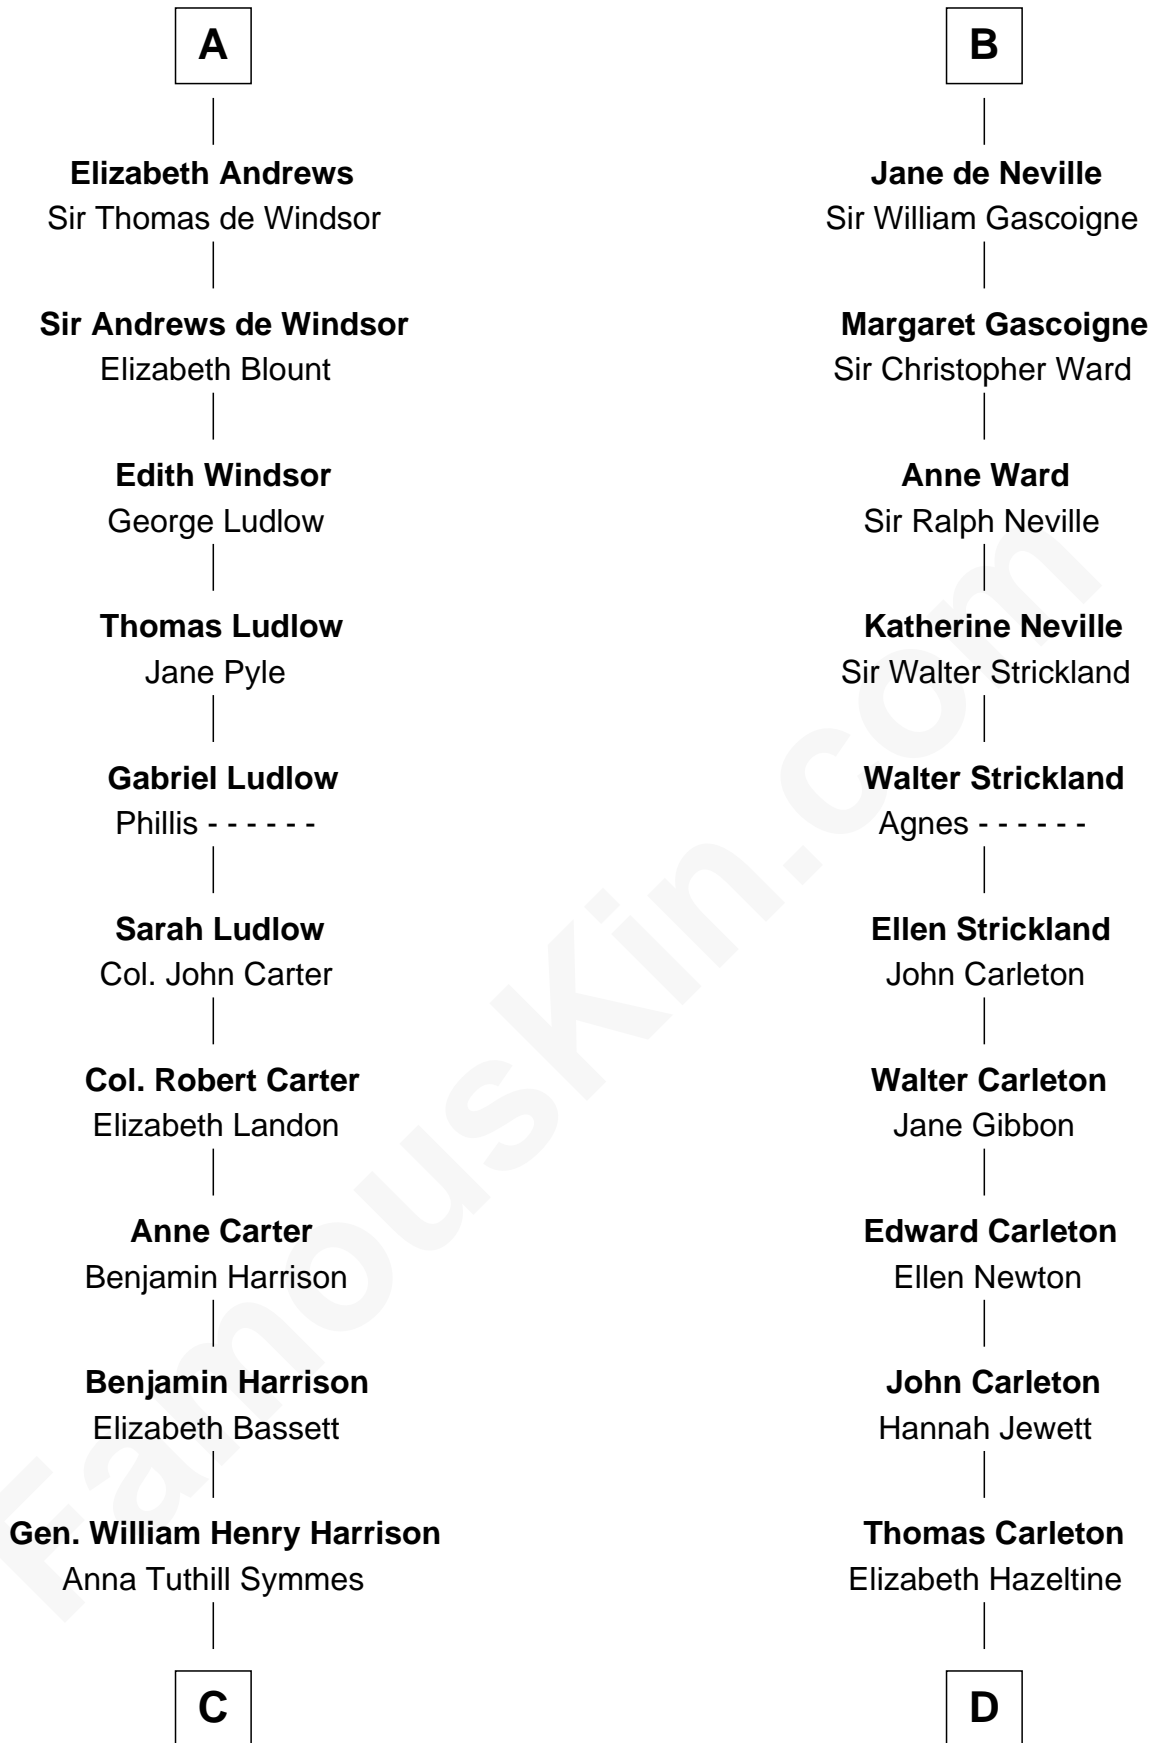

FamousKin.com
Relationship Chart of
Benjamin Harrison
23rd U.S. President

18th cousin 3 times removed of
Charles A. Pillsbury
Co-Founder of C.A. Pillsbury Co.

Sir Humphrey de Bohun
 Eleanor de Braiose

C

John Scott Harrison
Elizabeth Ramsey Irwin

Benjamin Harrison
23rd U.S. President

D

John Carleton
Hannah Platts

Moses Carleton
Margaret Sprake

Henry Carleton
Polly Greeley

Margaret Sprague Carleton
George Alfred Pillsbury

Charles A. Pillsbury
Co-Founder of C.A. Pillsbury Co.