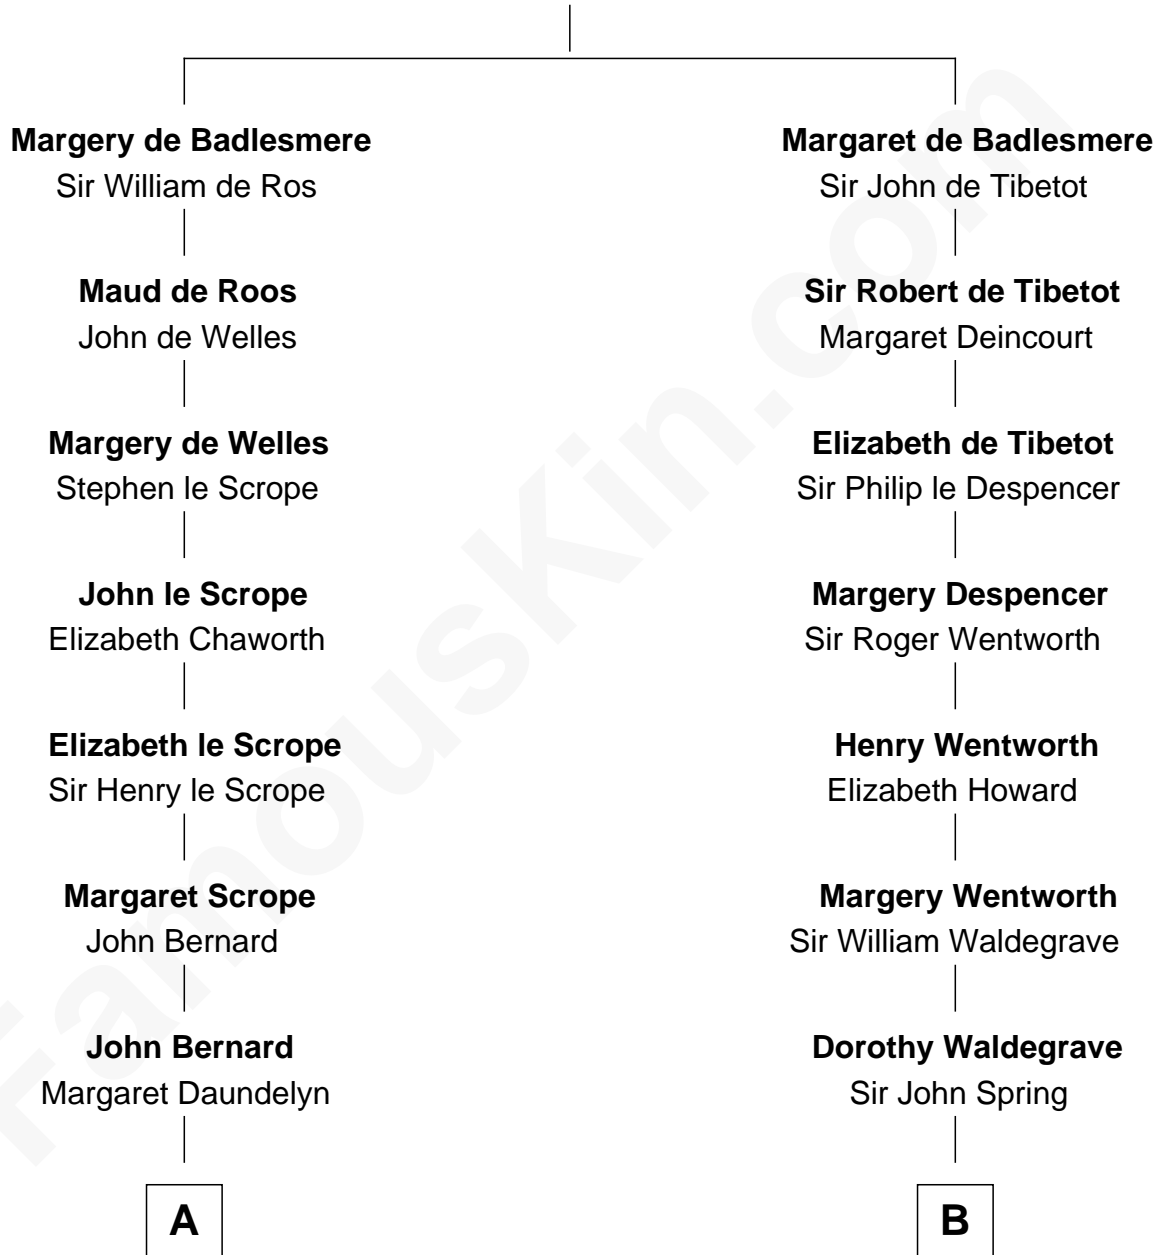

FamousKin.com
Relationship Chart of
Benjamin Harrison
23rd U.S. President

17th cousin 4 times removed of
John Lithgow
Stage, TV, and Movie Actor

Bartholomew de Badlesmere
 Margaret de Clare

C

William Peirce

Ellen Prentiss

Ellen Prentiss Peirce

Washington Lithgow

Arthur Washington Lithgow

Ina Berenice Robinson

Arthur Washington Lithgow

Sarah Jane Price

John Lithgow

Stage, TV, and Movie Actor