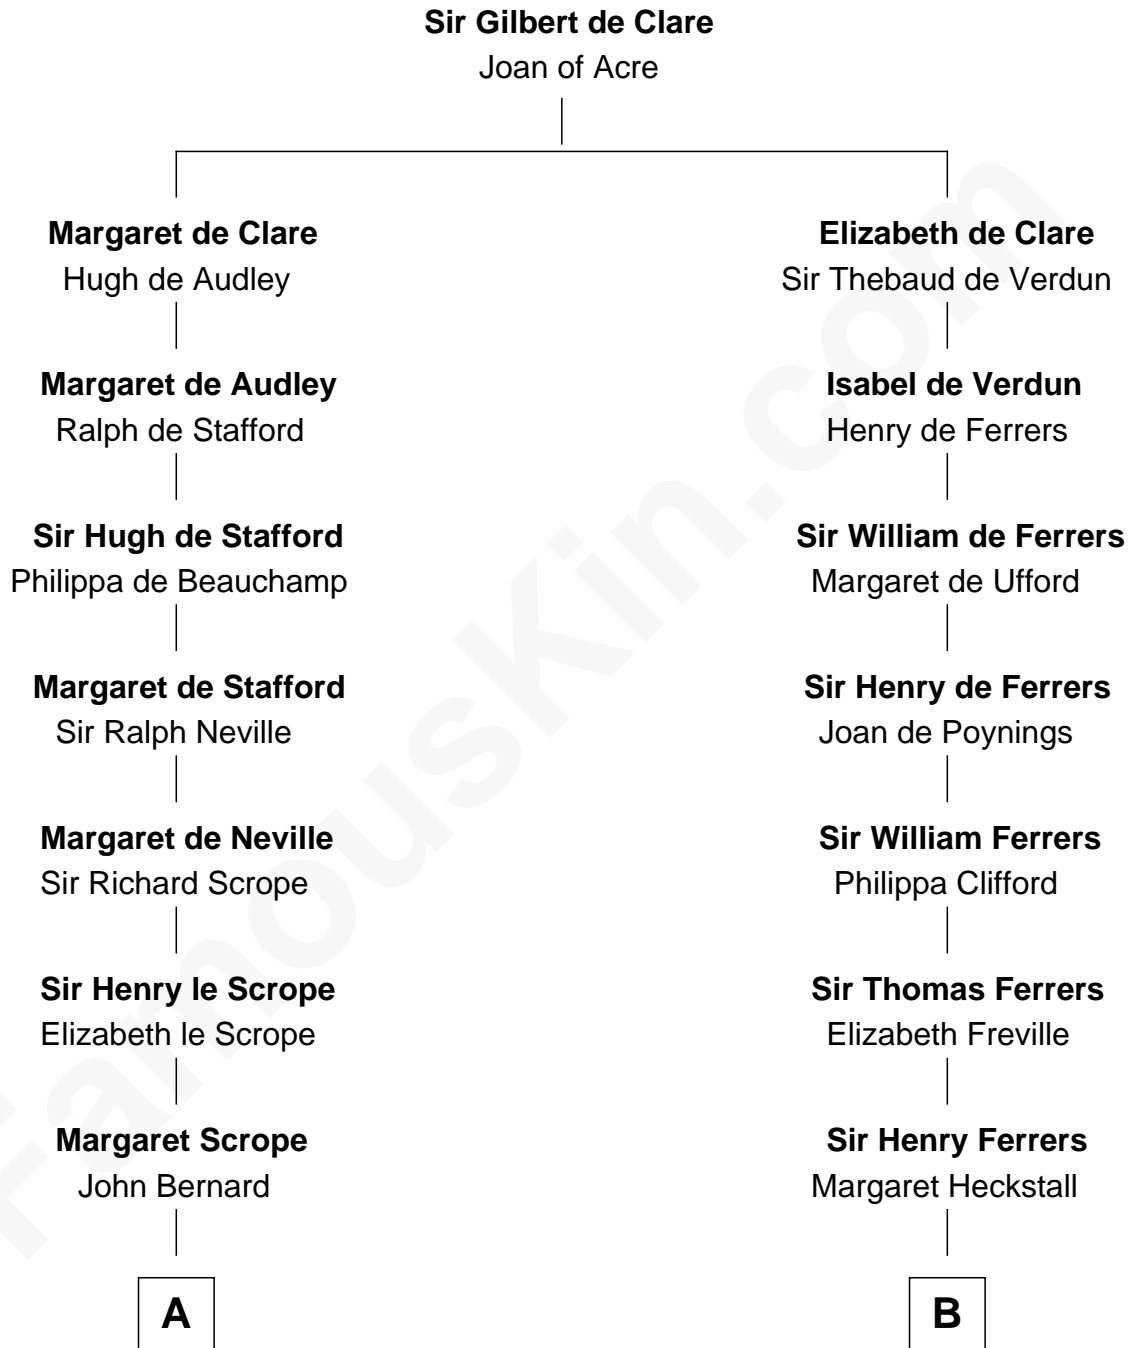

FamousKin.com
Relationship Chart of
Benjamin Harrison
23rd U.S. President

18th cousin 3 times removed of
John McCain
U.S. Senator from Arizona

C

John Scott Harrison
Elizabeth Ramsey Irwin

Benjamin Harrison
23rd U.S. President

D

Eliza Geddy Fenner
James Vaulx

James Junius Vaulx
Margaret Garside

Katherine Davey Vaulx
Adm. John Sidney McCain

Adm. John Sidney McCain
Roberta Wright

John McCain
U.S. Senator from Arizona