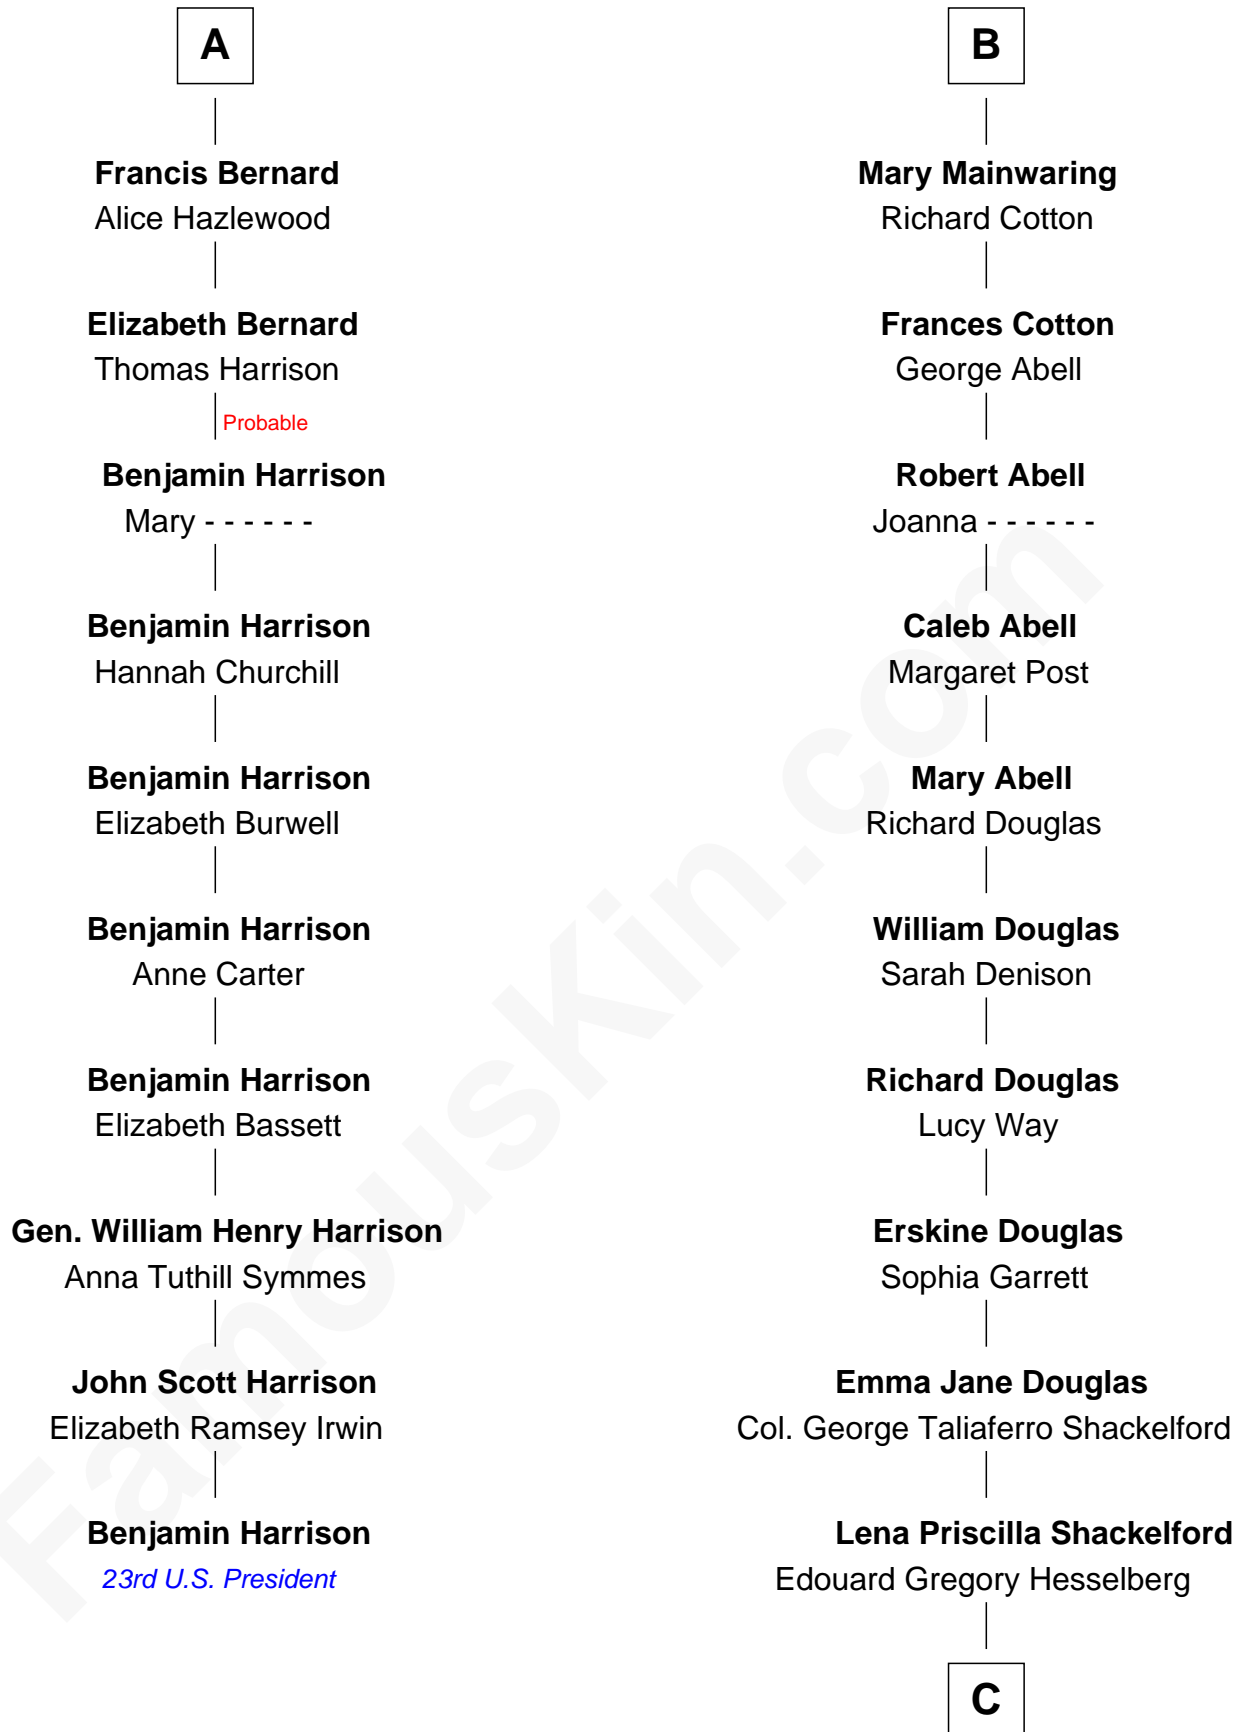

**FamousKin.com**  
**Relationship Chart of**  
**Benjamin Harrison**  
*23rd U.S. President*

**16th cousin 3 times removed of**  
**Illeana Douglas**  
*TV and Movie Actress*

**Sir Thomas de Beauchamp**  
 Katherine de Mortimer

**John Bernard**  
 Margaret Daundelyn

**John Bernard**  
 Cecily Muscote

**A**

**Sir William Beauchamp**  
 Joan Fitzalan

**Joan Beauchamp**  
 James Butler

**Elizabeth Butler**  
 John Talbot

**Ann Talbot**  
 Sir Henry Vernon

**Elizabeth Vernon**  
 Sir Robert Corbet

**Dorothy Corbet**  
 Sir Richard Mainwaring

**Sir Arthur Mainwaring**  
 Margaret Mainwaring

**B**

C

**Melvyn Edouard Hesselberg**

Rosalind Hightower

**Gregory Hesselberg**