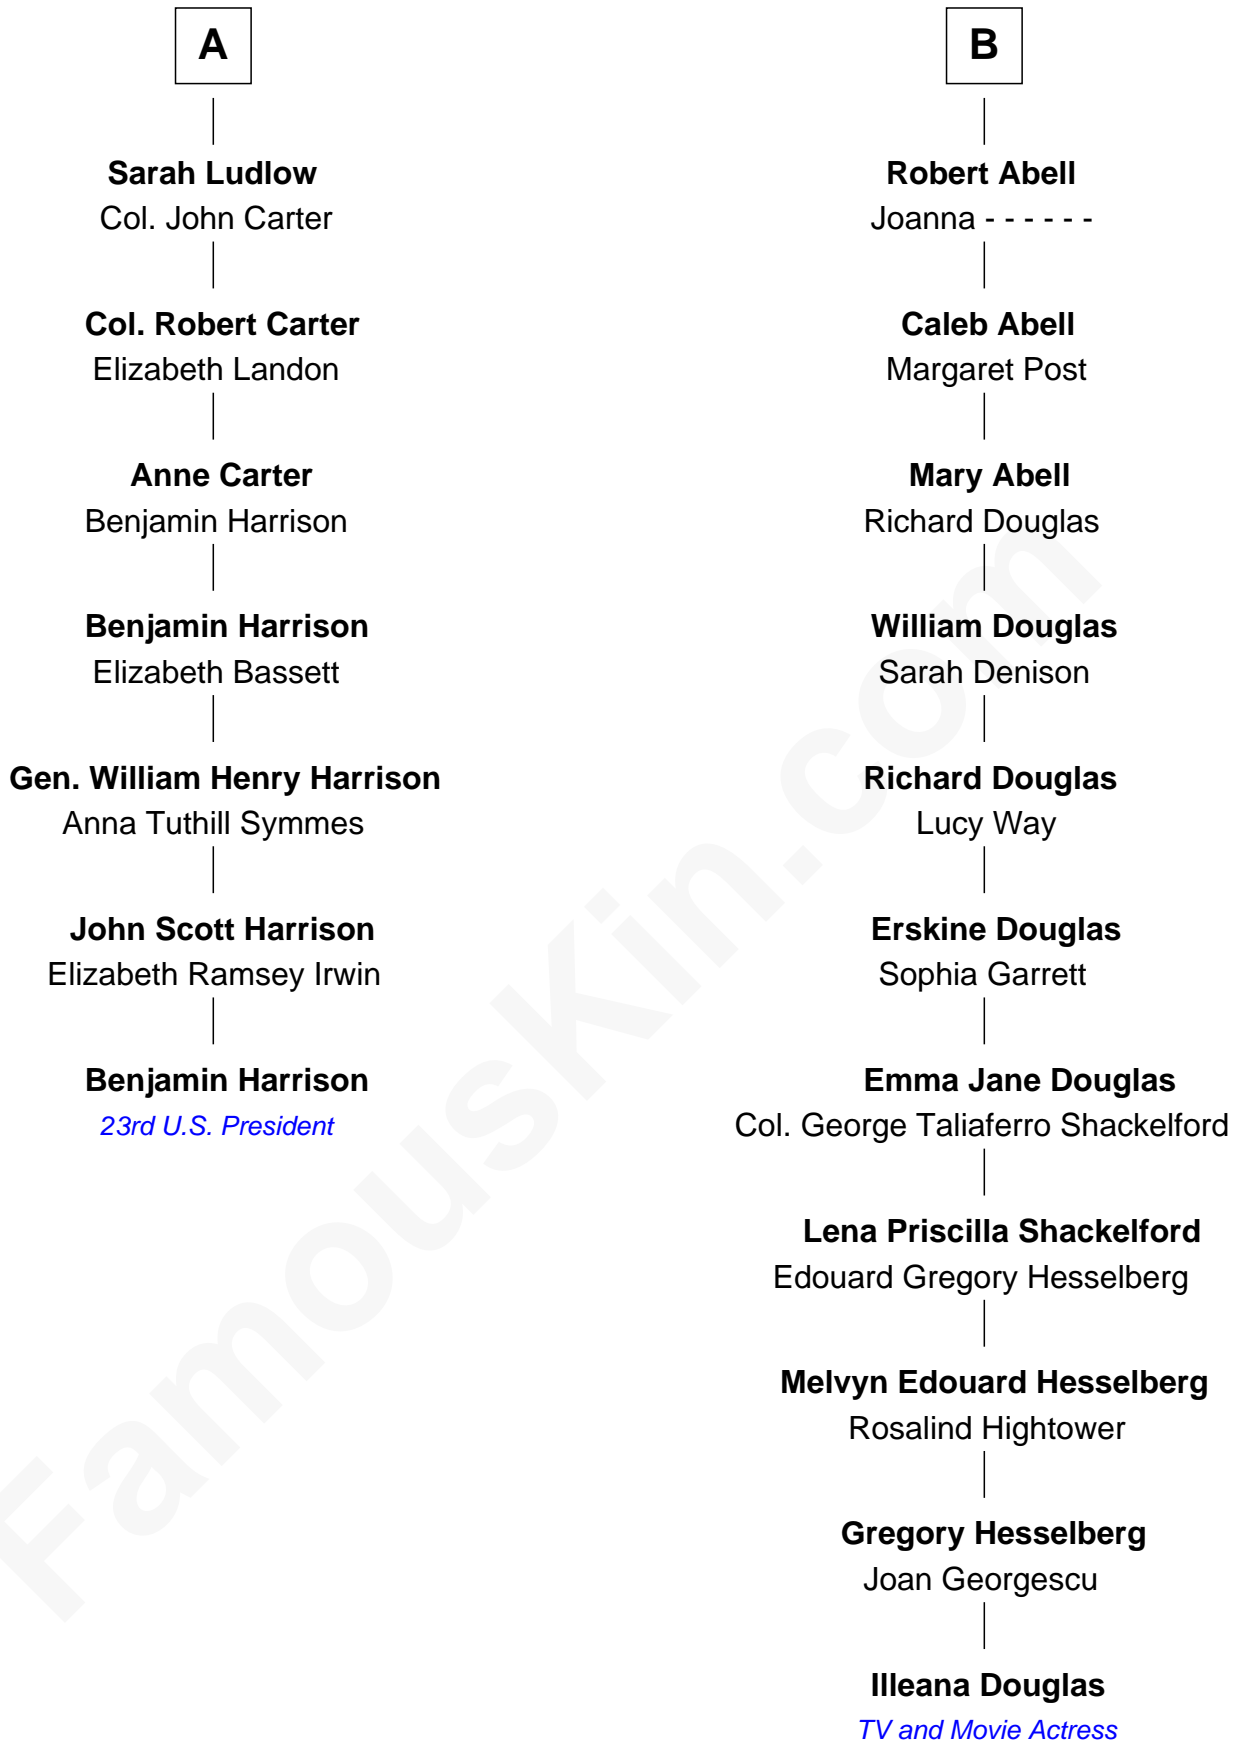

FamousKin.com
Relationship Chart of
Benjamin Harrison
23rd U.S. President

13th cousin 4 times removed of

Illeana Douglas
TV and Movie Actress

Sir Walter Blount
 Sancha de Ayala

Illeana Douglas photo by [Lan Bui](#) (CC BY-SA 2.0)