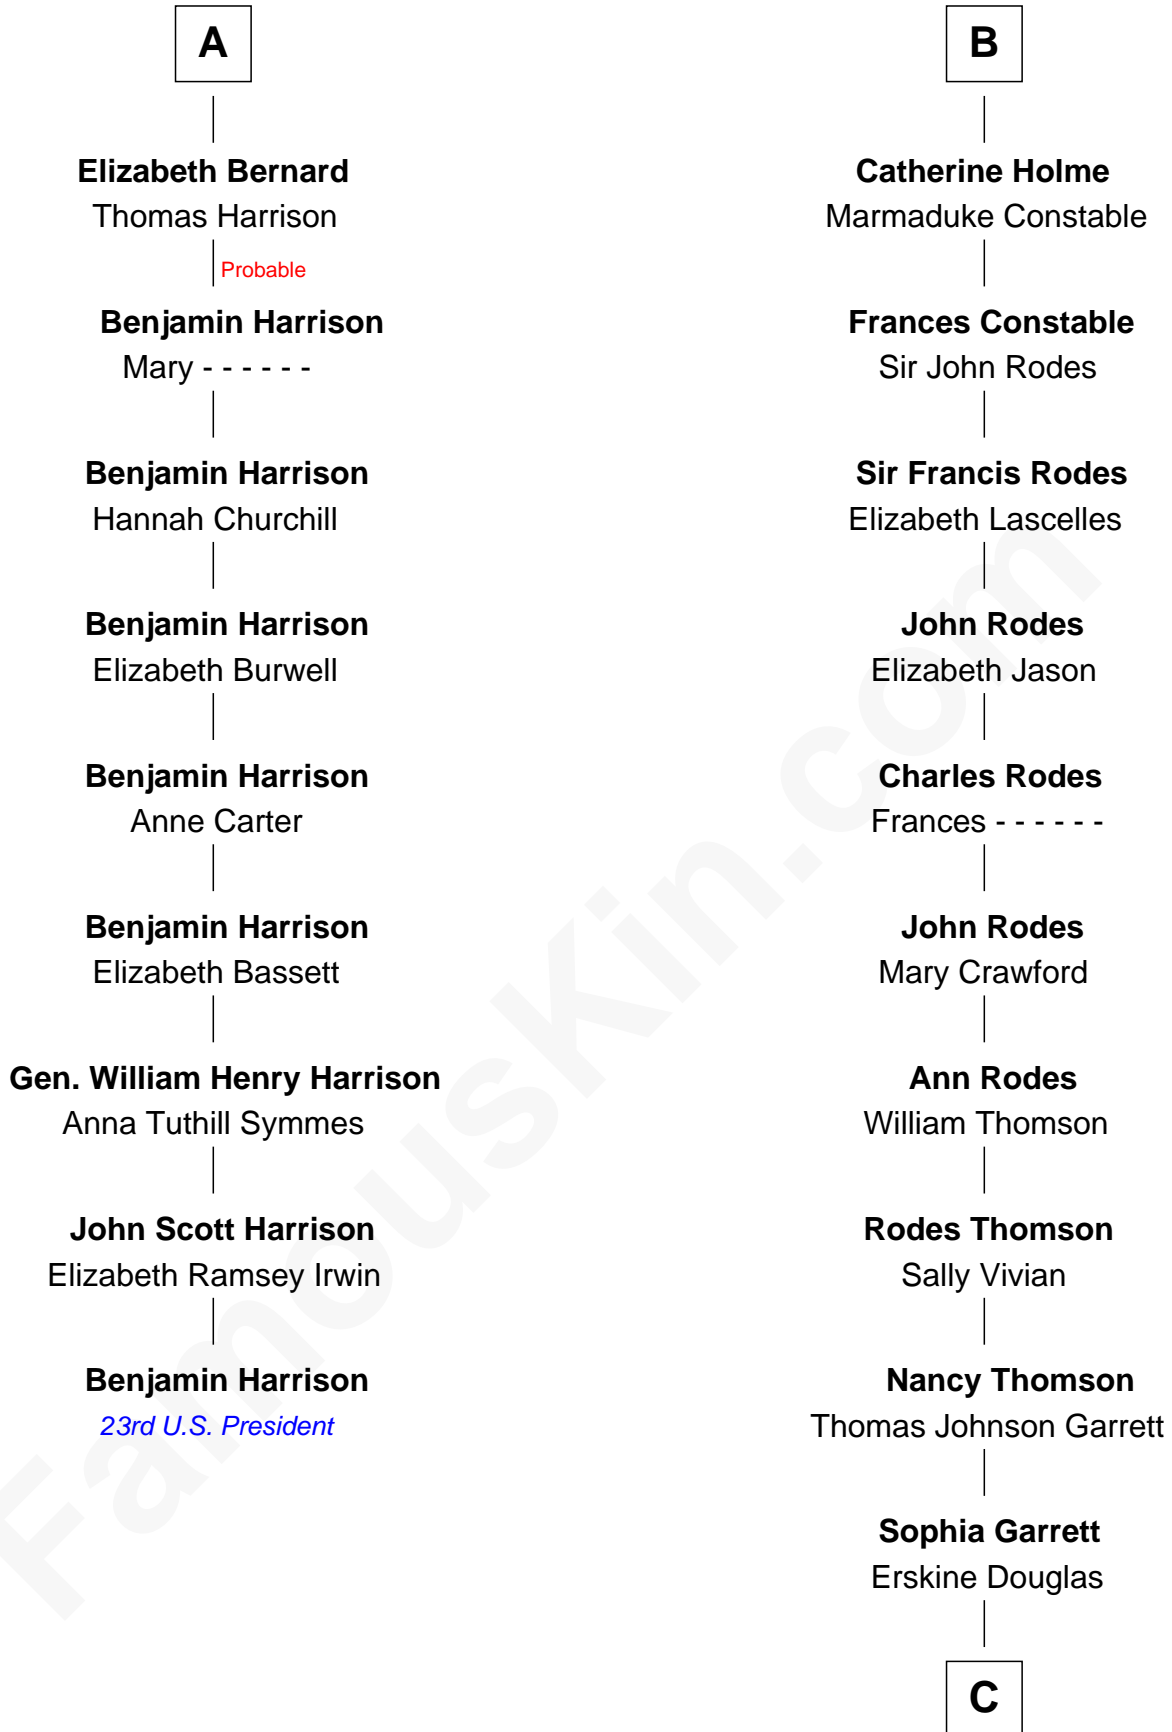

FamousKin.com
Relationship Chart of
Benjamin Harrison
23rd U.S. President

15th cousin 6 times removed of

Illeana Douglas
TV and Movie Actress

Sir Hugh de Stafford
 Philippa de Beauchamp

C

Emma Jane Douglas

Col. George Taliaferro Shackelford

Lena Priscilla Shackelford

Edouard Gregory Hesselberg

Melvyn Edouard Hesselberg

Rosalind Hightower

Gregory Hesselberg

Joan Georgescu

Illeana Douglas