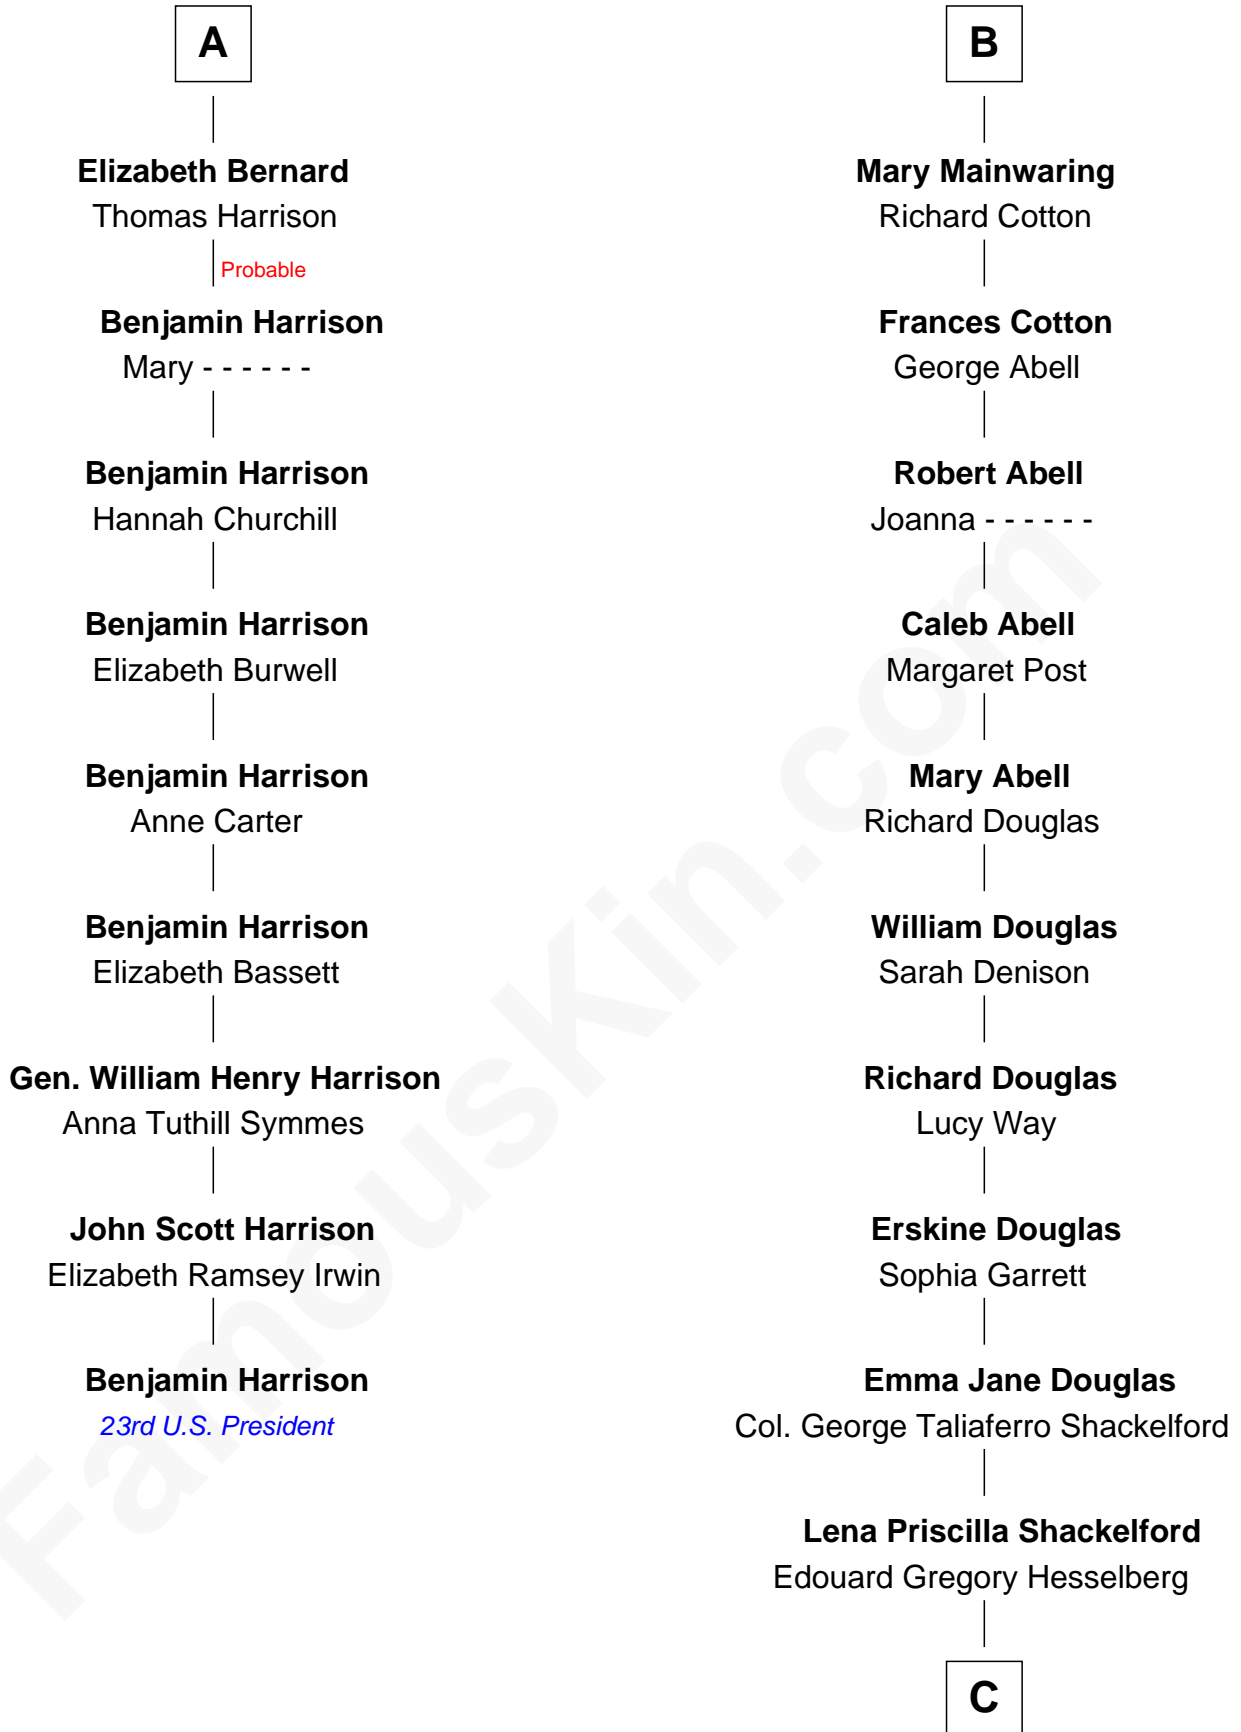

FamousKin.com

Relationship Chart of

Benjamin Harrison

23rd U.S. President

15th cousin 4 times removed of

Illeana Douglas
TV and Movie Actress

John de Welles
Maud de Roos

C

Melvyn Edouard Hesselberg

Rosalind Hightower

Gregory Hesselberg

Joan Georgescu

Illeana Douglas

TV and Movie Actress

FamousKin.com