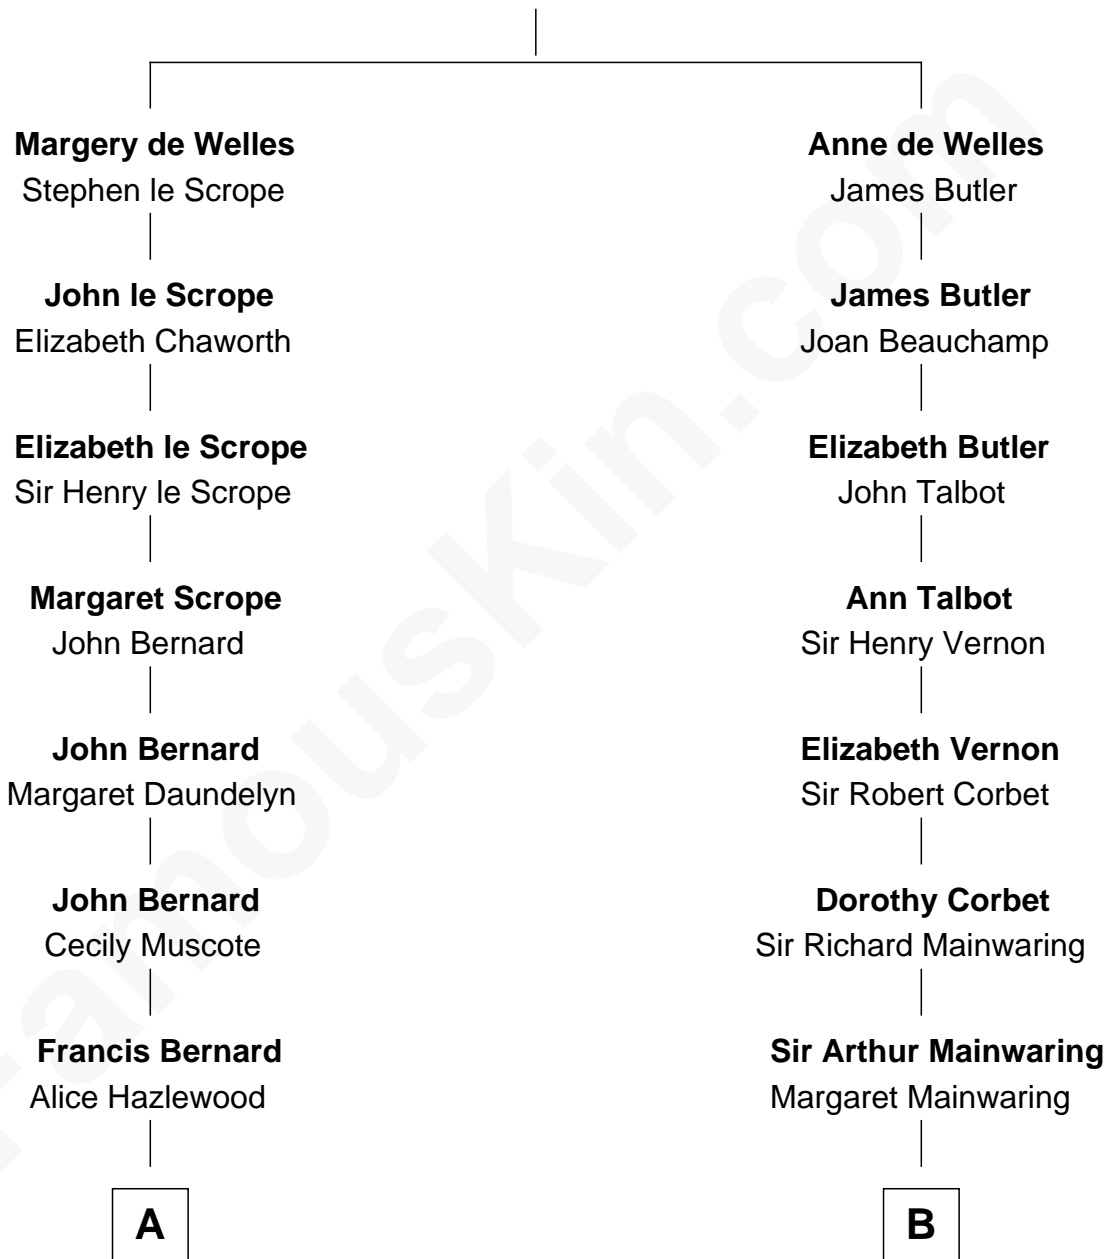

FamousKin.com

Relationship Chart of

Benjamin Harrison

23rd U.S. President

15th cousin 4 times removed of

Illeana Douglas
TV and Movie Actress

John de Welles
Maud de Roos

C

Melvyn Edouard Hesselberg

Rosalind Hightower

Gregory Hesselberg

Joan Georgescu

Illeana Douglas

TV and Movie Actress

FamousKin.com