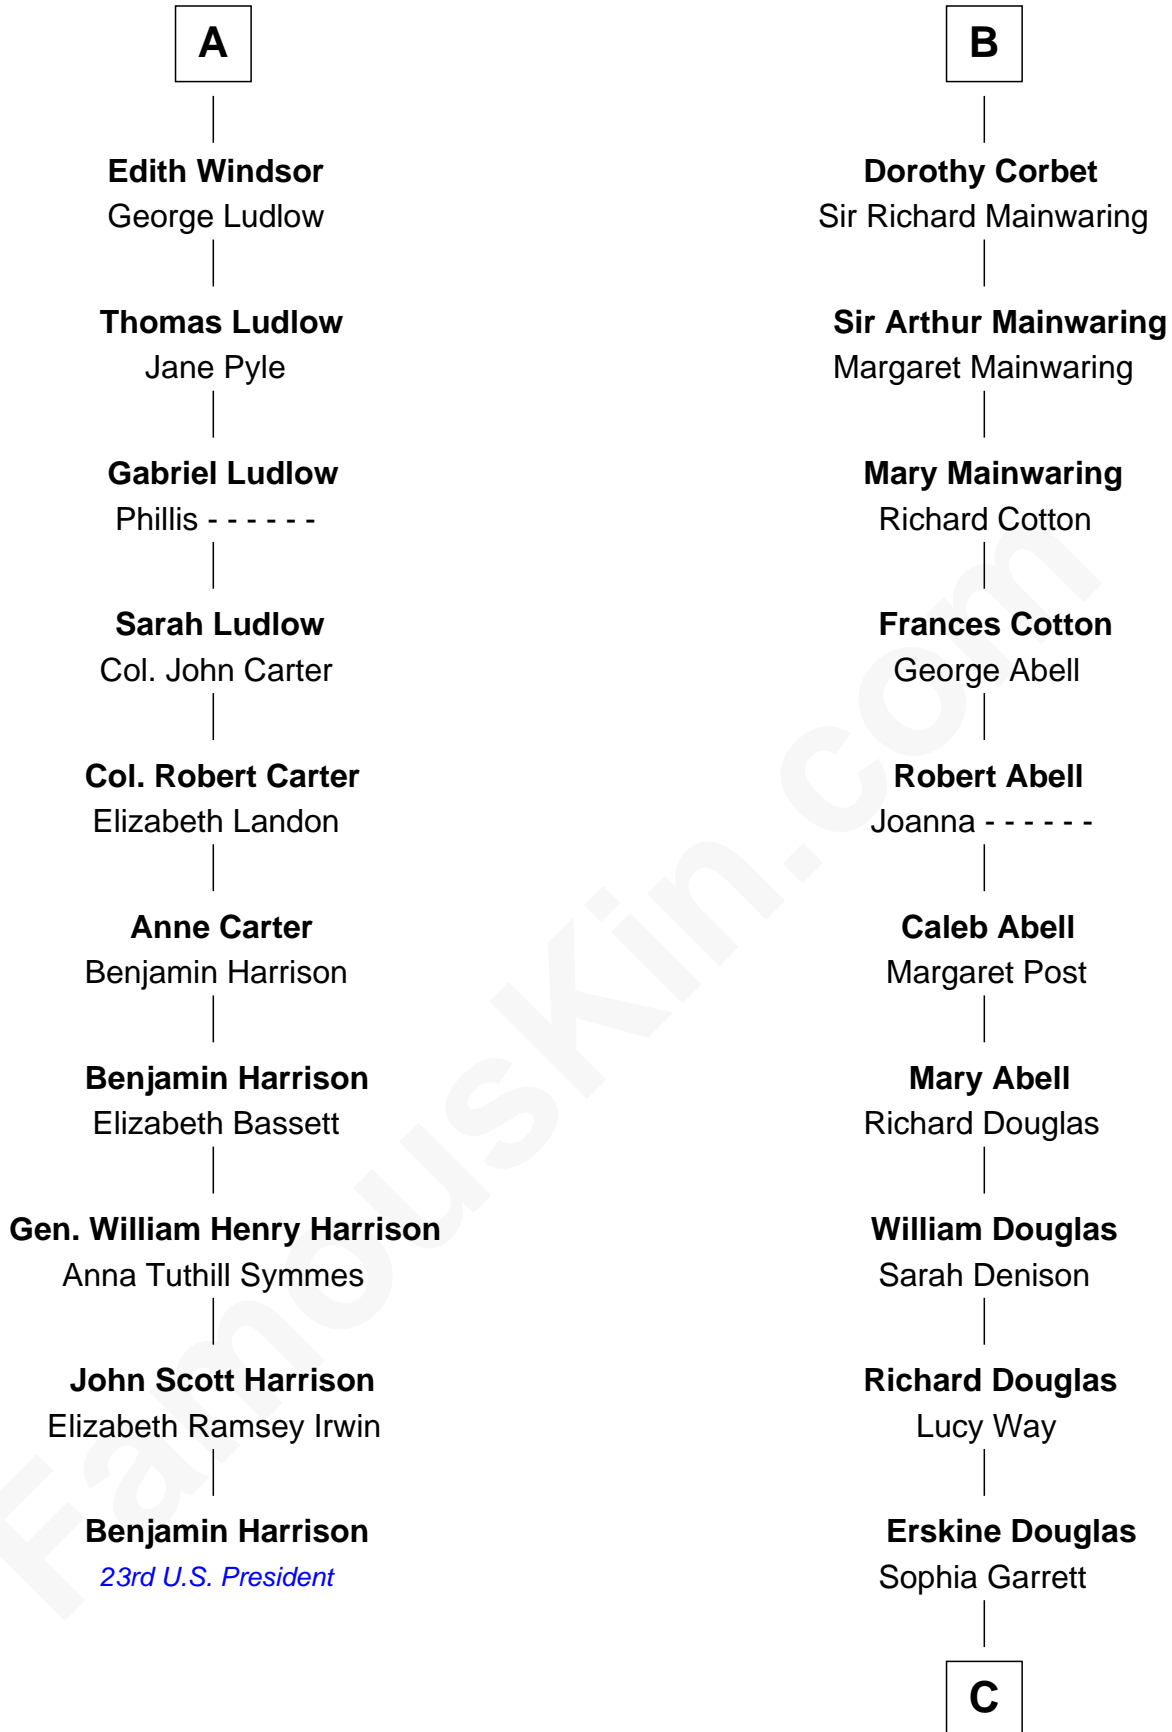

FamousKin.com

Relationship Chart of

Benjamin Harrison

23rd U.S. President

16th cousin 5 times removed of

Illeana Douglas
TV and Movie Actress

Humphrey de Bohun
Elizabeth Plantagenet

C

Emma Jane Douglas

Col. George Taliaferro Shackelford

Lena Priscilla Shackelford

Edouard Gregory Hesselberg

Melvyn Edouard Hesselberg

Rosalind Hightower

Gregory Hesselberg

Joan Georgescu