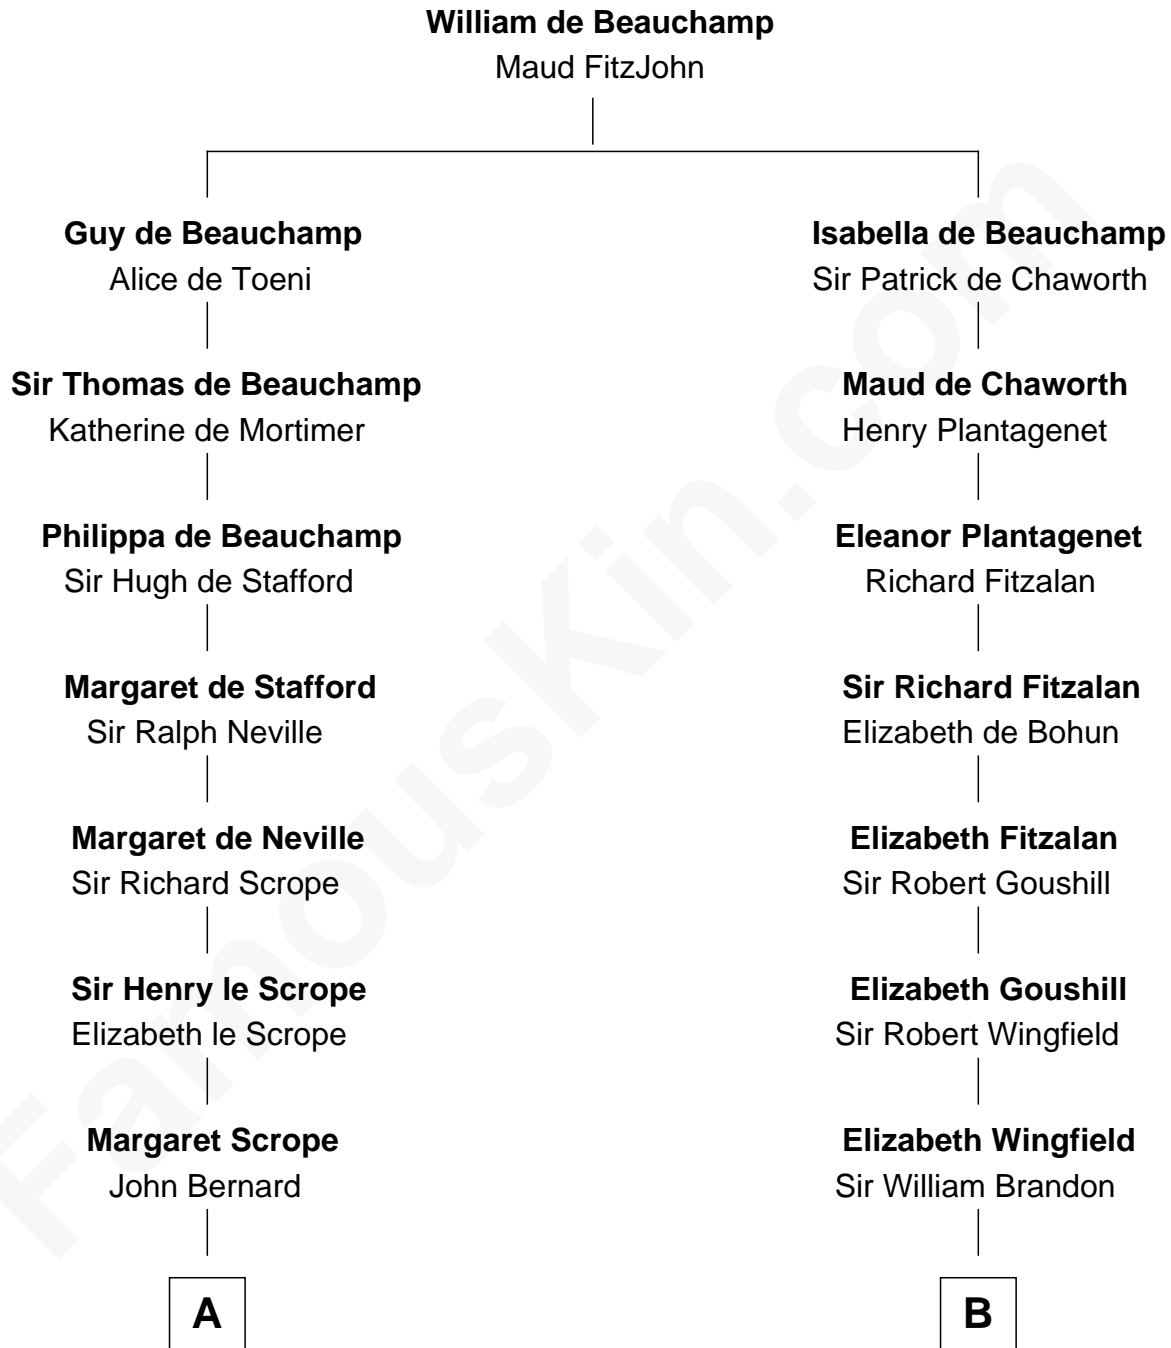

FamousKin.com Relationship Chart of

Benjamin Harrison

23rd U.S. President

18th cousin of

Shubael D. Childs

Founder of S.D. Childs & Company

C

John Scott Harrison
Elizabeth Ramsey Irwin

Benjamin Harrison
23rd U.S. President

D

Beulah Fay
Josiah Childs

Shubael D. Childs
Founder of S.D. Childs & Company

FamousKin.com