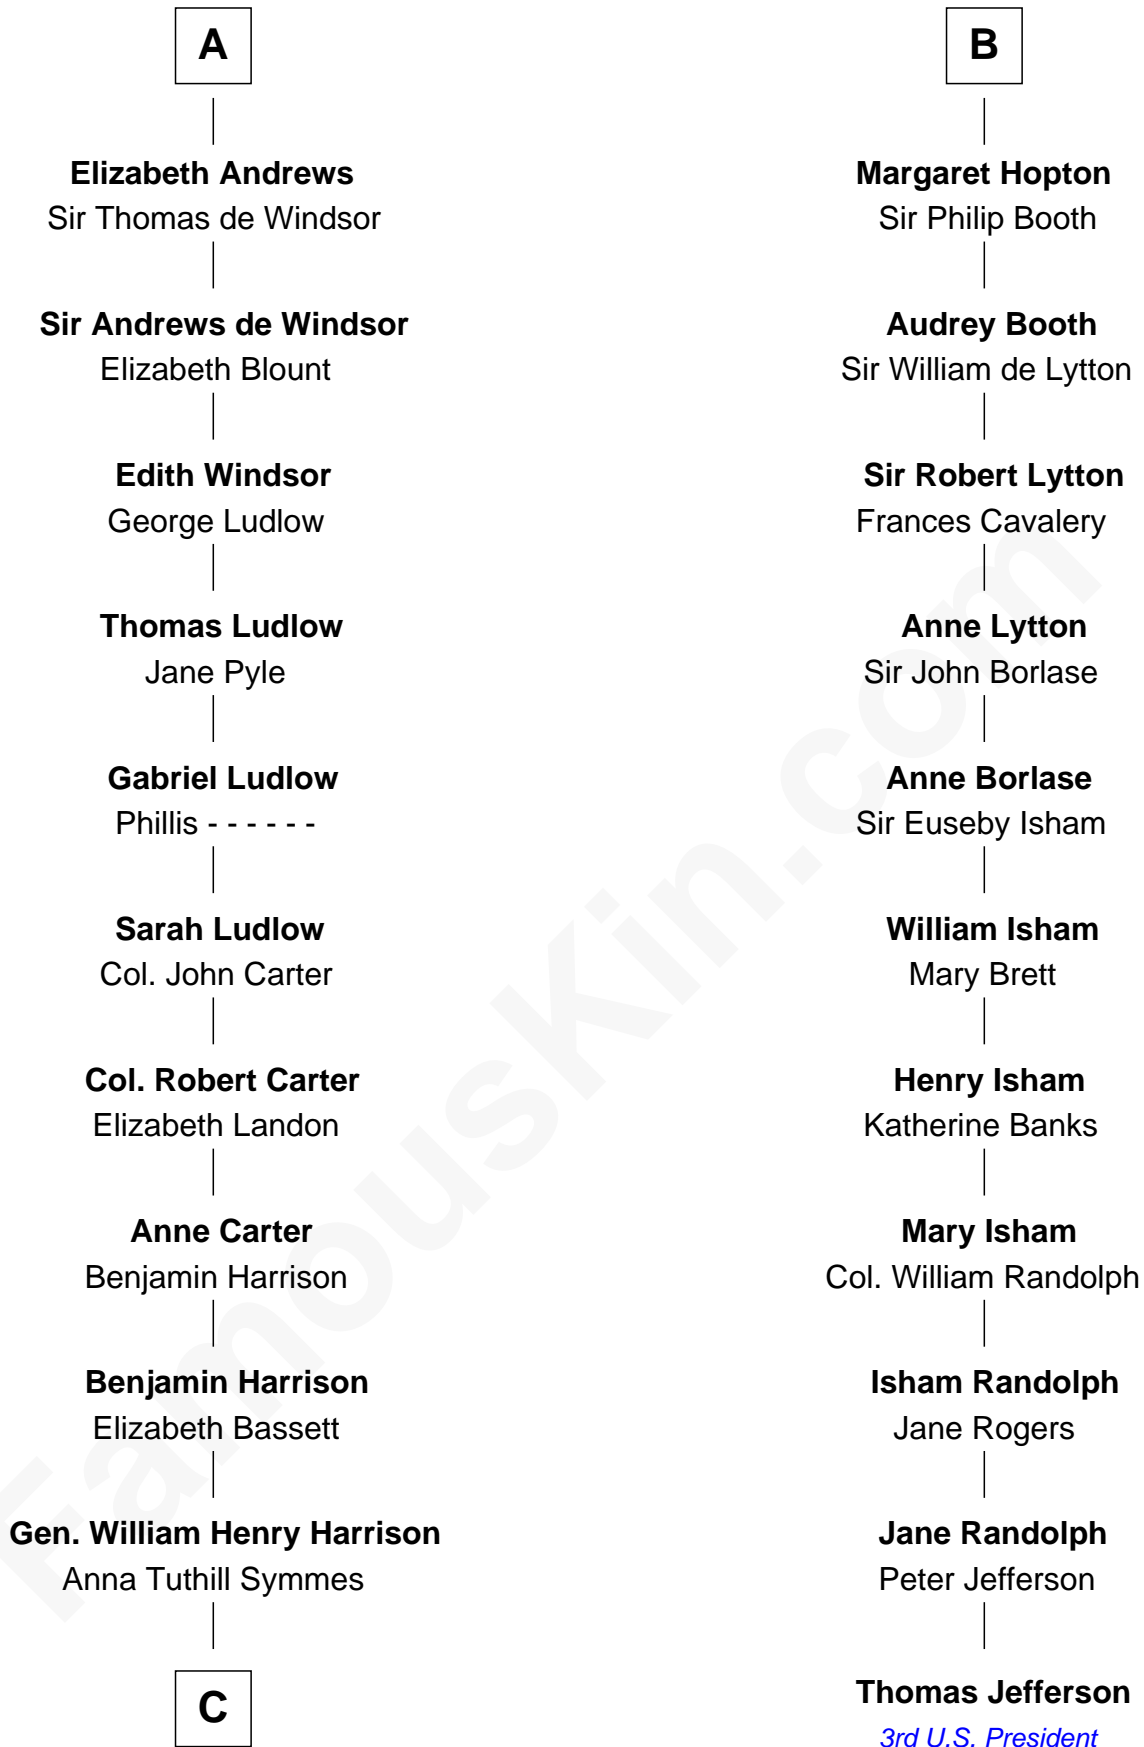

FamousKin.com
Relationship Chart of
Benjamin Harrison
23rd U.S. President

17th cousin 1 time removed of

Thomas Jefferson
3rd U.S. President and Signer of the Declaration of Independence

Sir Hugh le Despencer
 Aveline Basset

C

John Scott Harrison
Elizabeth Ramsey Irwin

Benjamin Harrison
23rd U.S. President

FamousKin.com