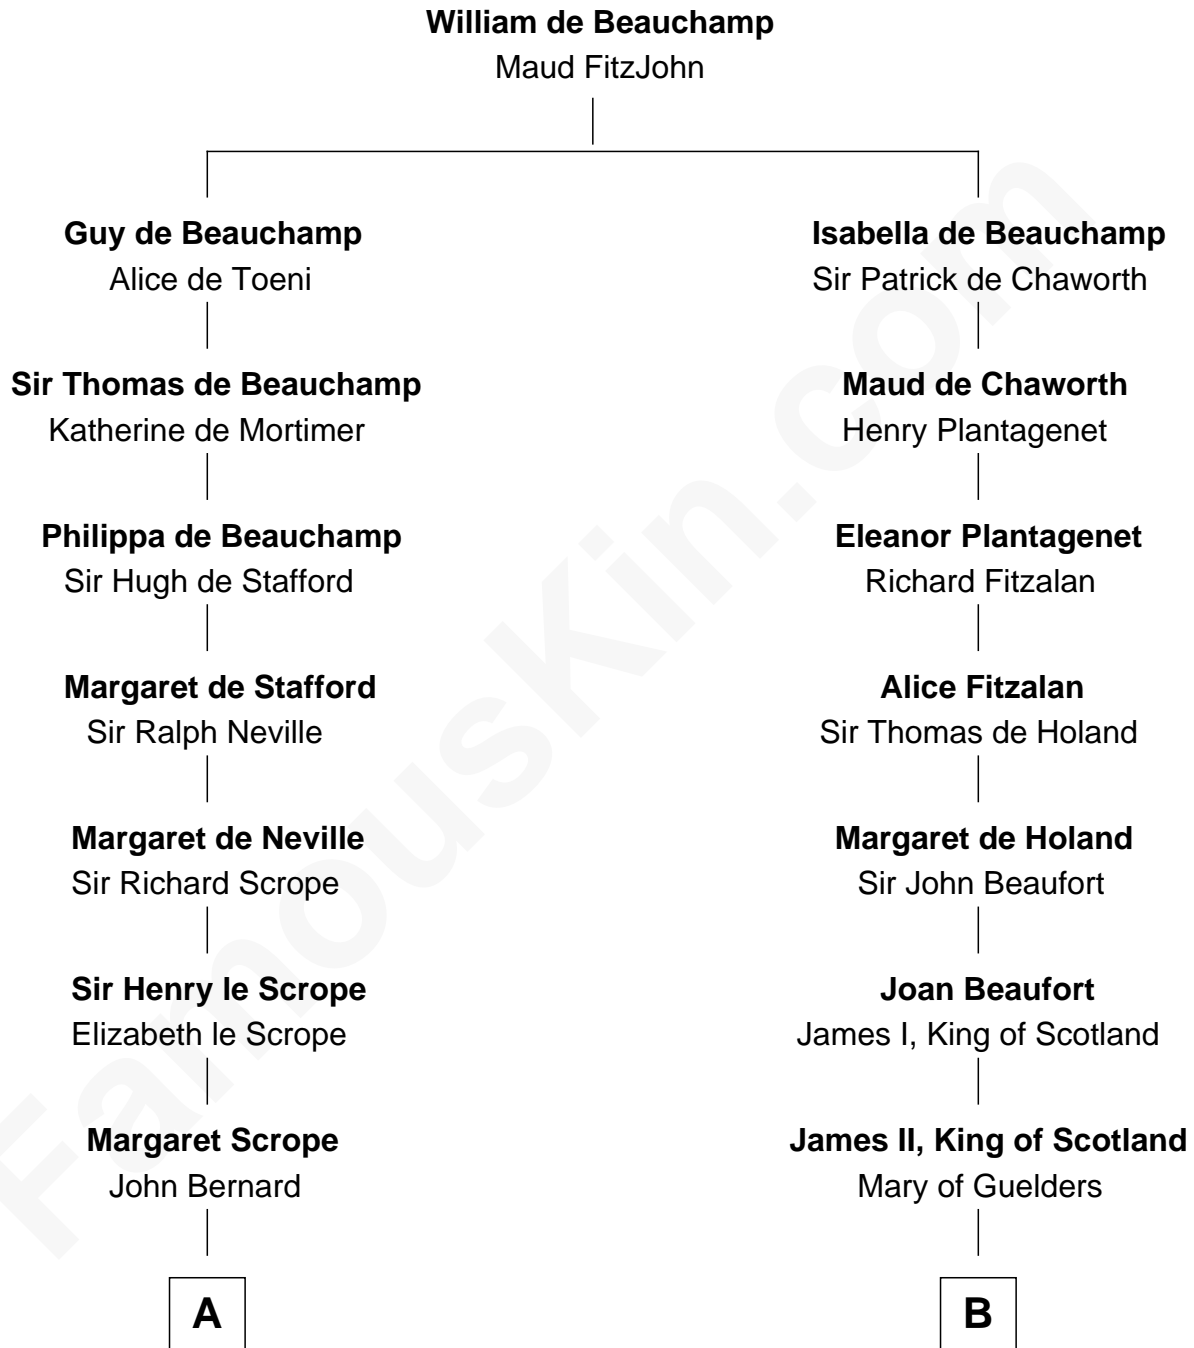

FamousKin.com Relationship Chart of

Benjamin Harrison

23rd U.S. President

18th cousin of

Alexander Hamilton

1st U.S. Secretary of the Treasury

C

John Scott Harrison
Elizabeth Ramsey Irwin

Benjamin Harrison
23rd U.S. President

D

James A. Hamilton
Rachel Fawcett

Alexander Hamilton
1st U.S. Secretary of the Treasury

FamousKin.com