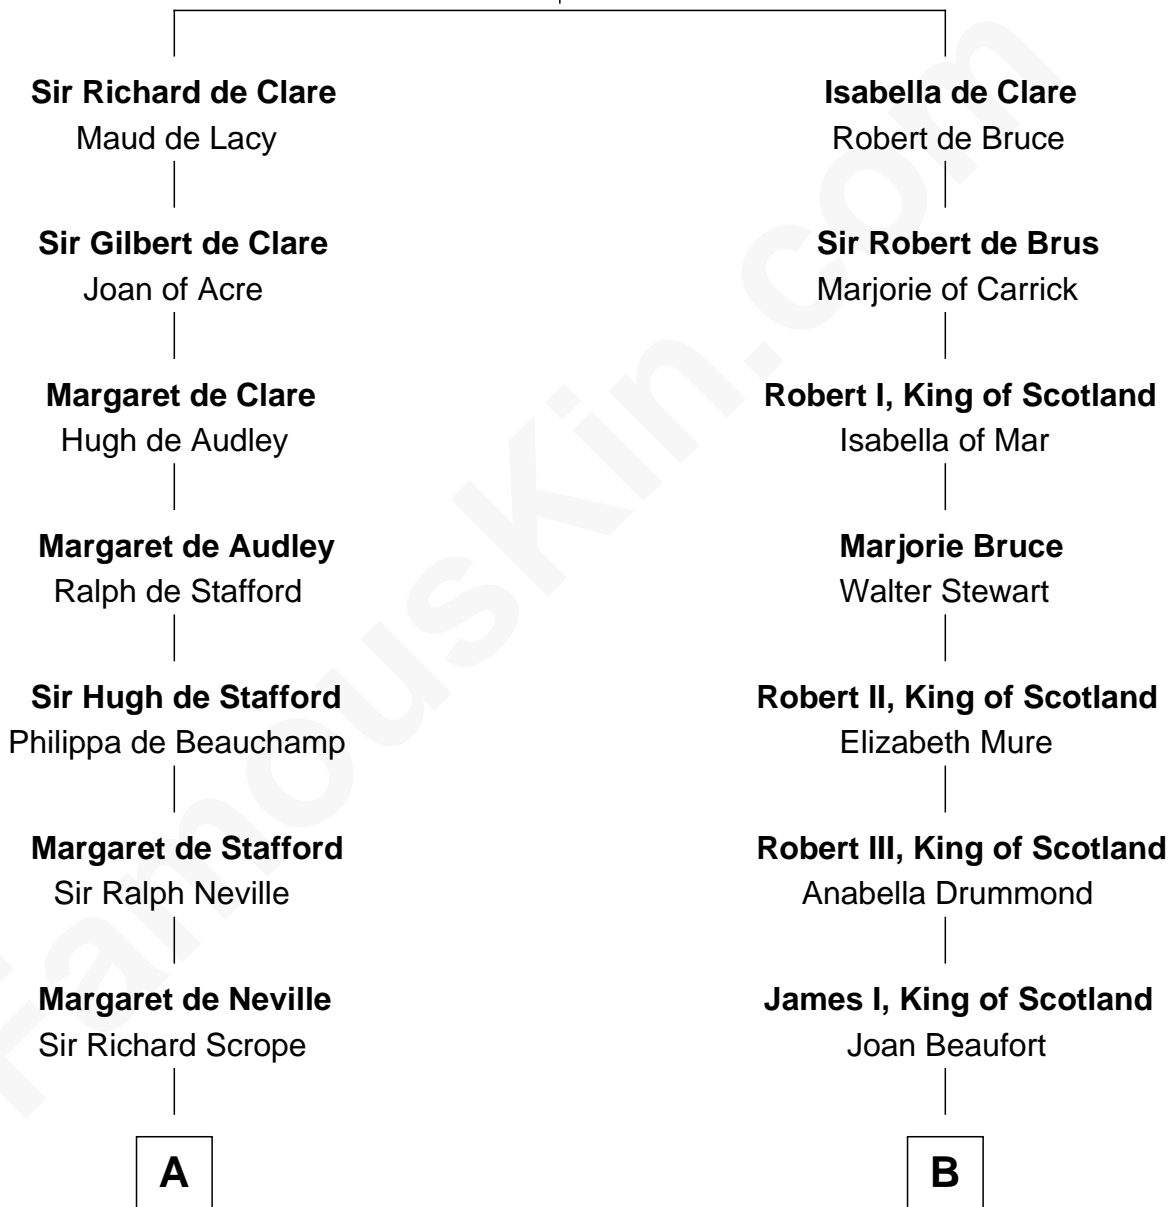

# FamousKin.com Relationship Chart of

**Benjamin Harrison**

*23rd U.S. President*

19th cousin 1 time removed of

**Alexander Hamilton**

*1st U.S. Secretary of the Treasury*

**Gilbert de Clare**

Isabel Marshal

**C**

**Benjamin Harrison**

Elizabeth Bassett

**Gen. William Henry Harrison**

Anna Tuthill Symmes

**John Scott Harrison**

Elizabeth Ramsey Irwin

**Benjamin Harrison**

*23rd U.S. President*

**D**

**Alexander Hamilton**

Elizabeth Pollock

**James A. Hamilton**

Rachel Fawcett

**Alexander Hamilton**

*1st U.S. Secretary of the Treasury*