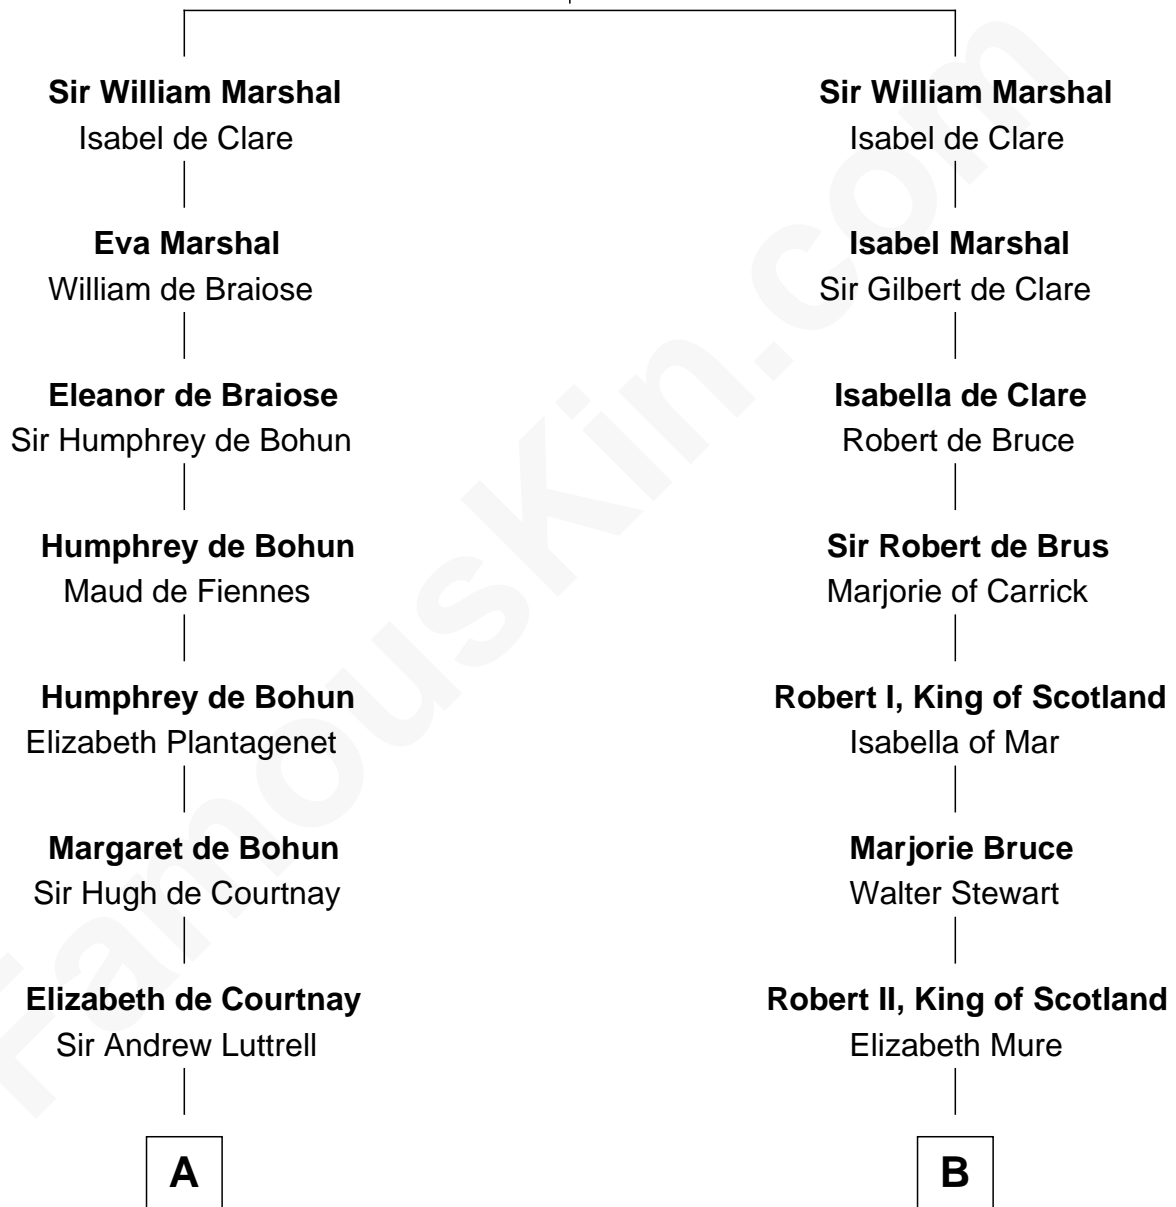

FamousKin.com Relationship Chart of

Benjamin Harrison

23rd U.S. President

21st cousin of

Alexander Hamilton

1st U.S. Secretary of the Treasury

John FitzGilbert
Sybilla of Salisbury

C

Anne Carter
Benjamin Harrison

Benjamin Harrison
Elizabeth Bassett

Gen. William Henry Harrison
Anna Tuthill Symmes

John Scott Harrison
Elizabeth Ramsey Irwin

Benjamin Harrison
23rd U.S. President

D

Alexander Cunningham
Janet Cunningham