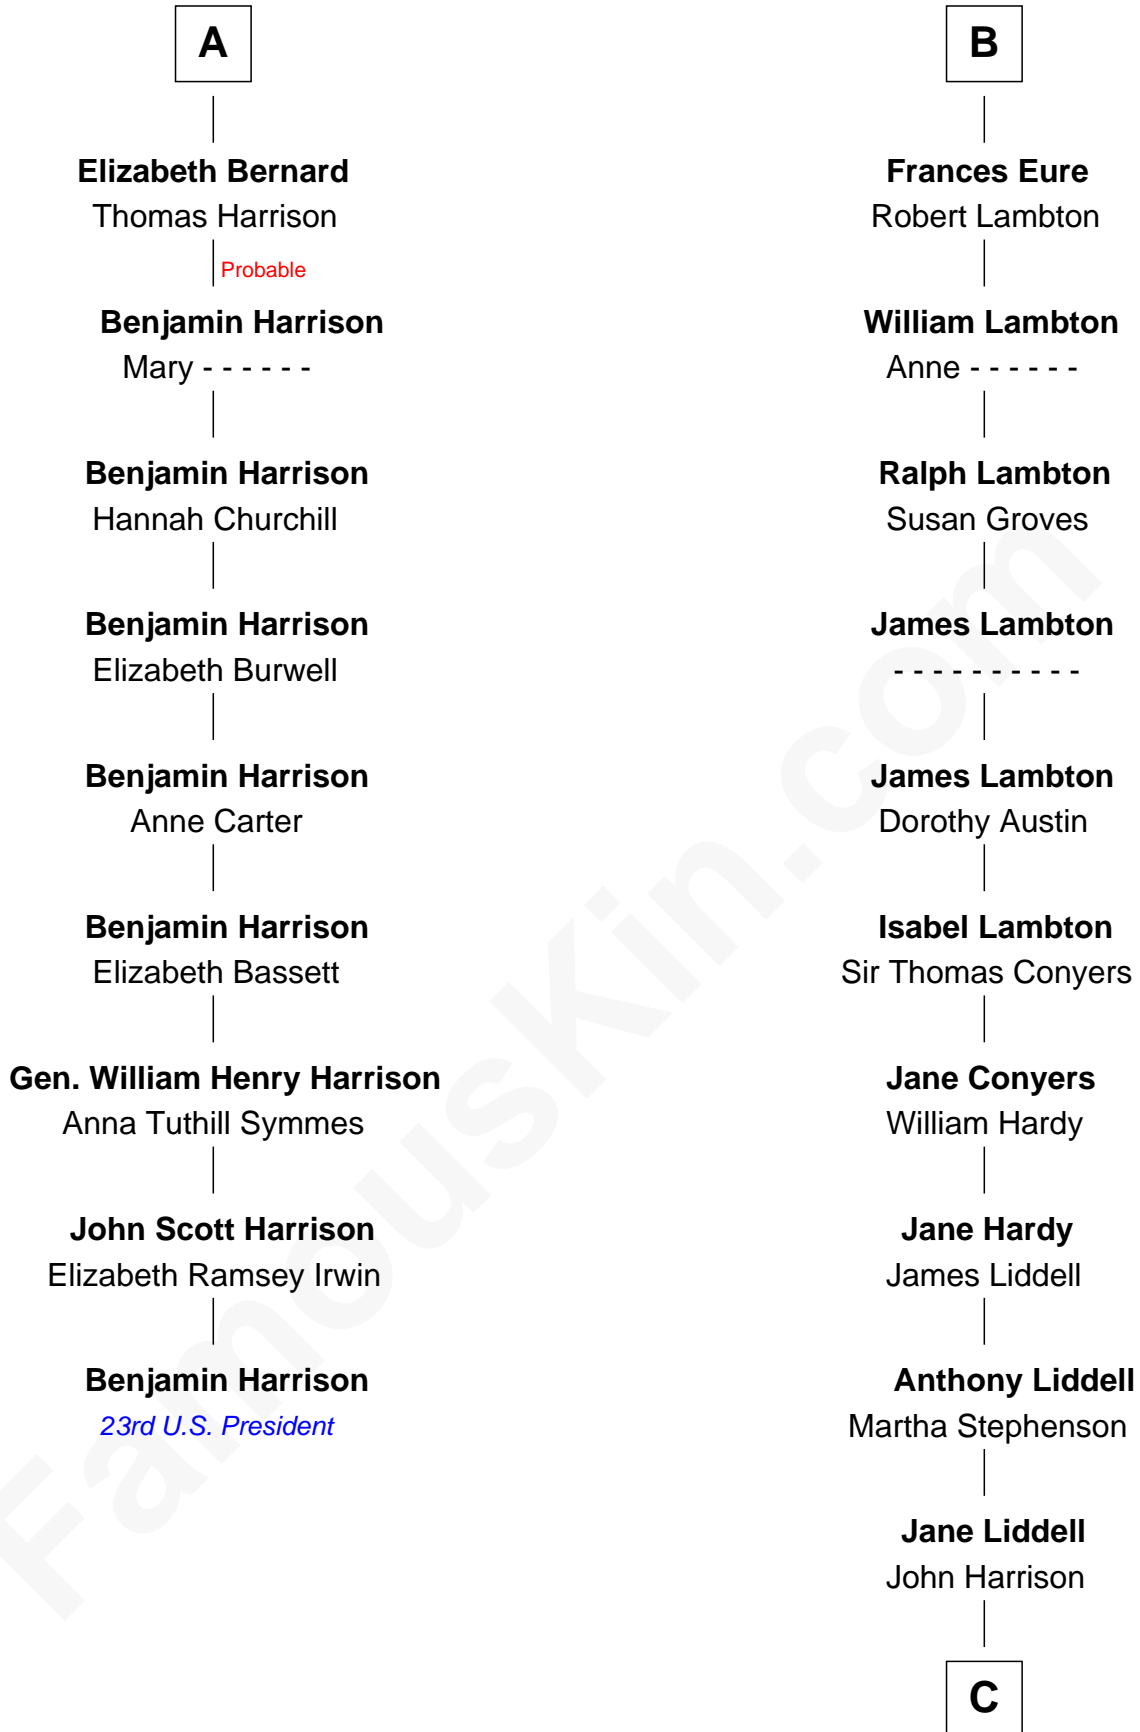

FamousKin.com
Relationship Chart of
Benjamin Harrison
23rd U.S. President

15th cousin 6 times removed of
Catherine Middleton
Princess of Wales

C

John Harrison

Jane Hill

Thomas Harrison

Elizabeth Mary Temple

Dorothy Harrison

Ronald John James Goldsmith

Carole Elizabeth Goldsmith

Michael Francis Middleton

Catherine Middleton

Princess of Wales