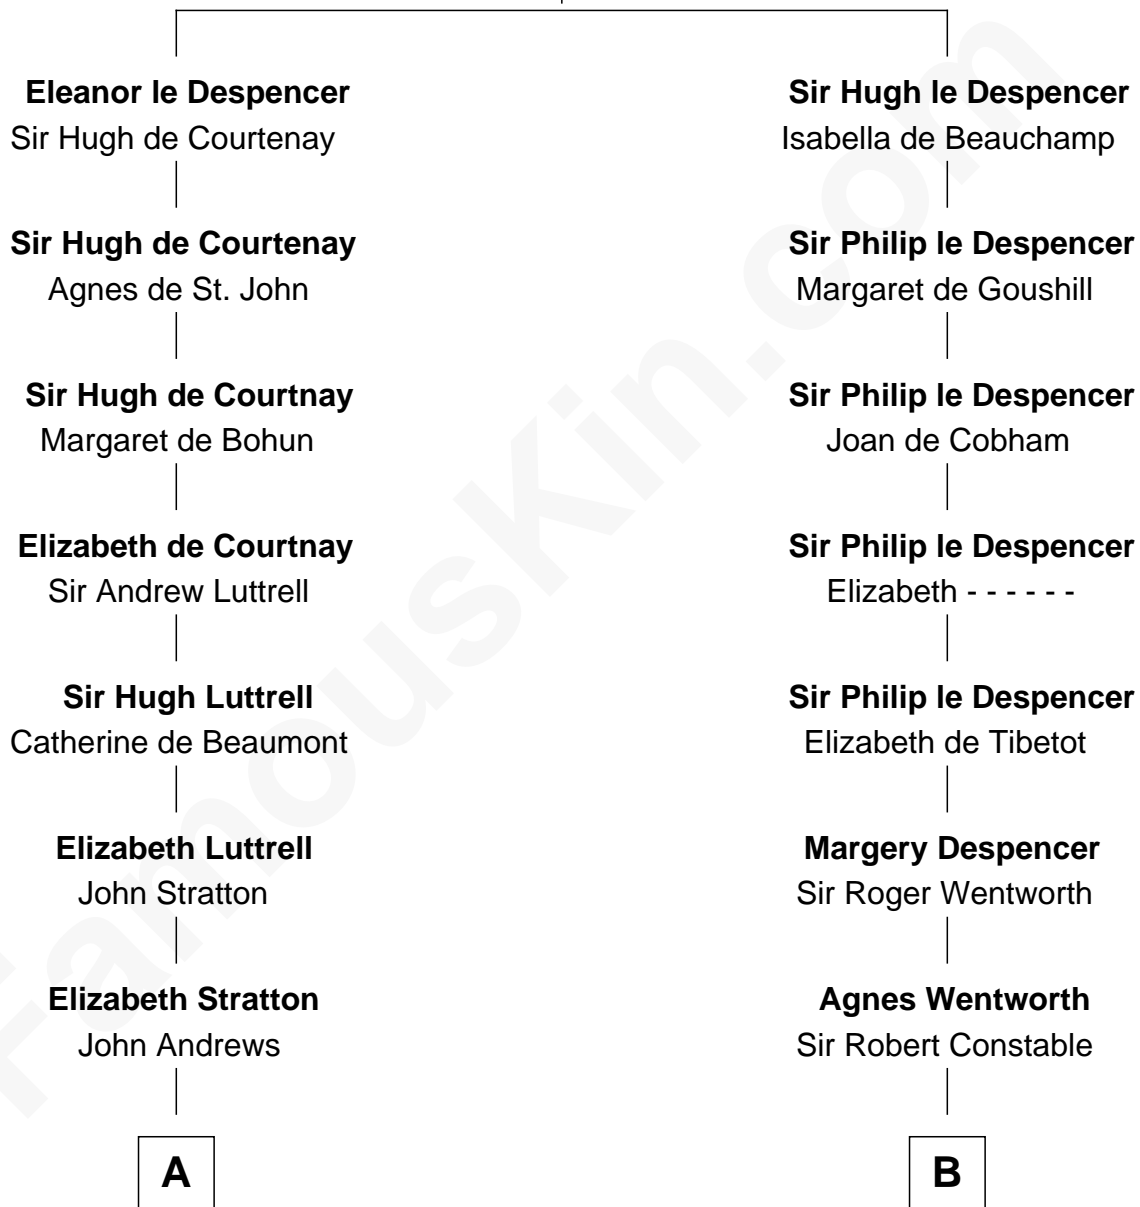

FamousKin.com
Relationship Chart of
Benjamin Harrison
23rd U.S. President

18th cousin 1 time removed of
William Rufus Day
36th U.S. Secretary of State

Sir Hugh le Despencer
 Aveline Basset

C

John Scott Harrison
Elizabeth Ramsey Irwin

Benjamin Harrison
23rd U.S. President

D

Rufus Paine Spalding
Lucretia A. Swift

Emily Swift Spalding
Luther Day

William Rufus Day
36th U.S. Secretary of State

FamousKin.com