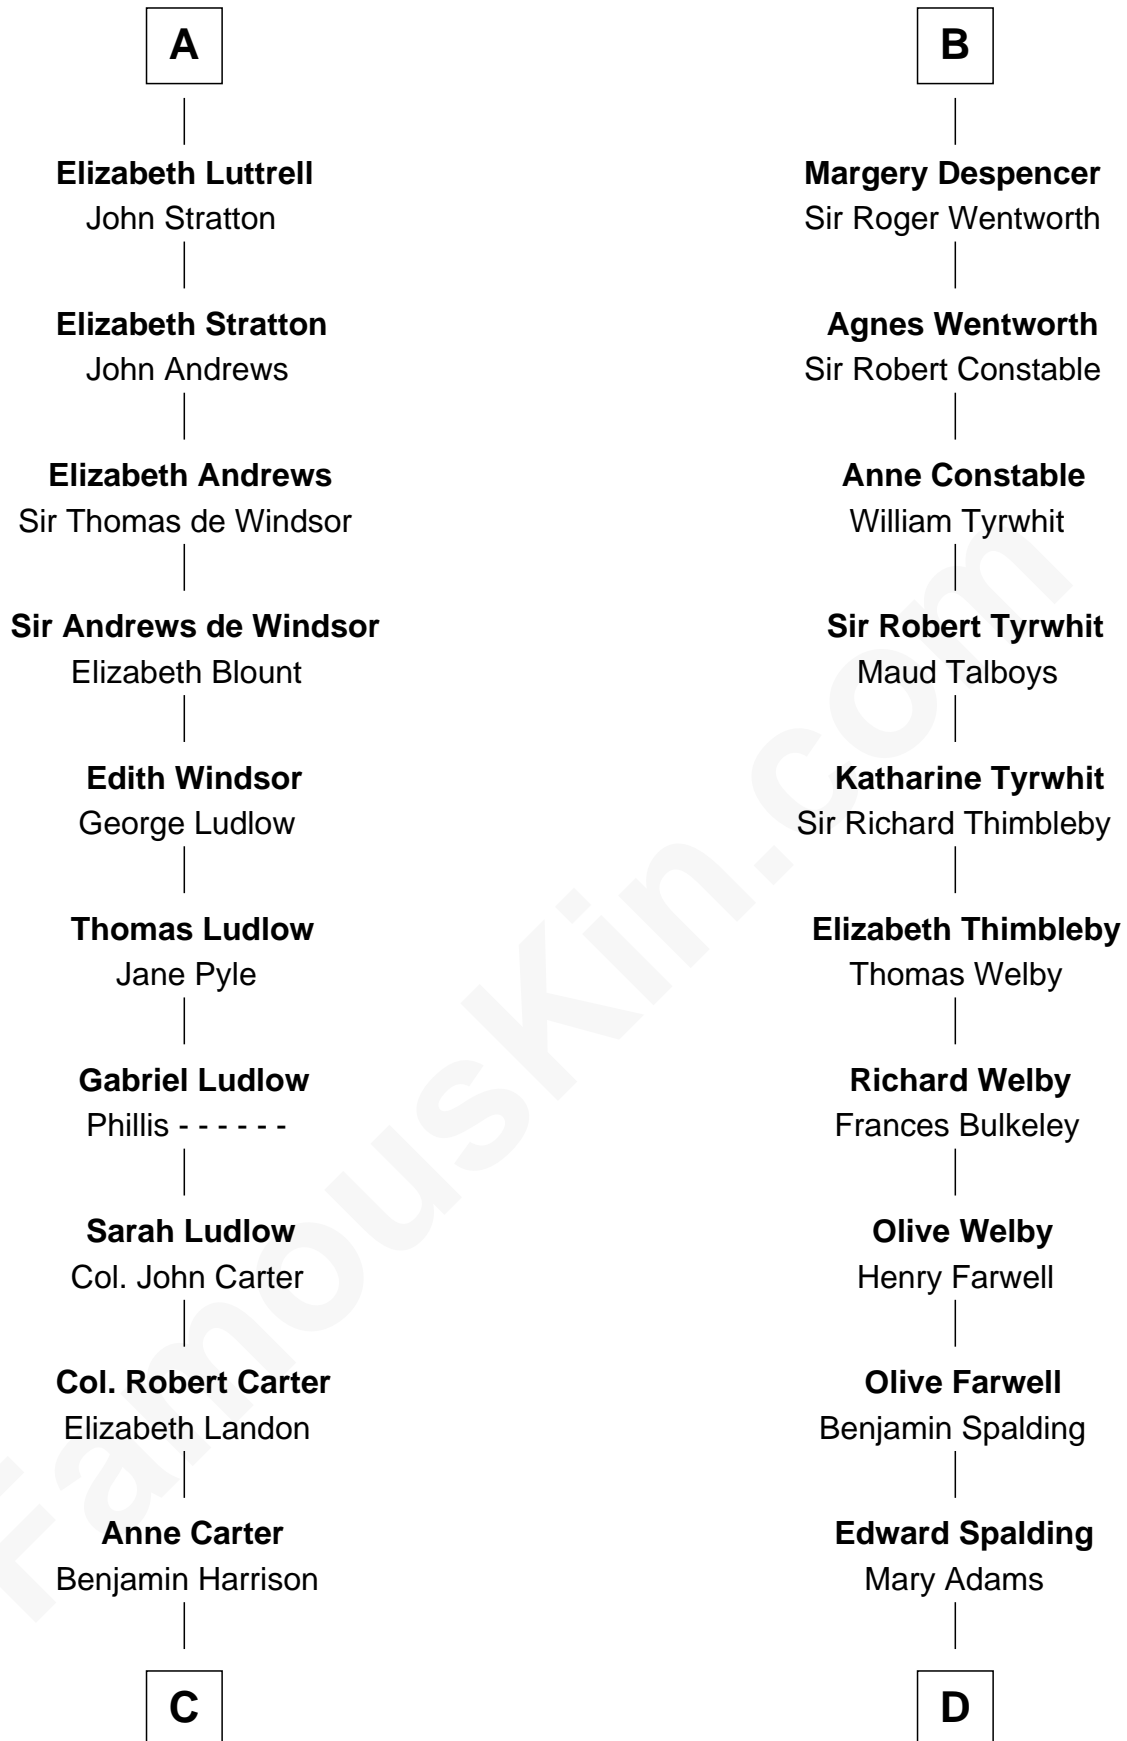

**FamousKin.com**  
**Relationship Chart of**  
**Benjamin Harrison**  
*23rd U.S. President*

20th cousin 1 time removed of  
**William Rufus Day**  
*36th U.S. Secretary of State*

**Reginald de Braiose**

**C**

**Benjamin Harrison**  
Elizabeth Bassett

**Gen. William Henry Harrison**  
Anna Tuthill Symmes

**John Scott Harrison**  
Elizabeth Ramsey Irwin

**Benjamin Harrison**  
*23rd U.S. President*

**D**

**Ebenezer Spalding**  
Mary Fassett