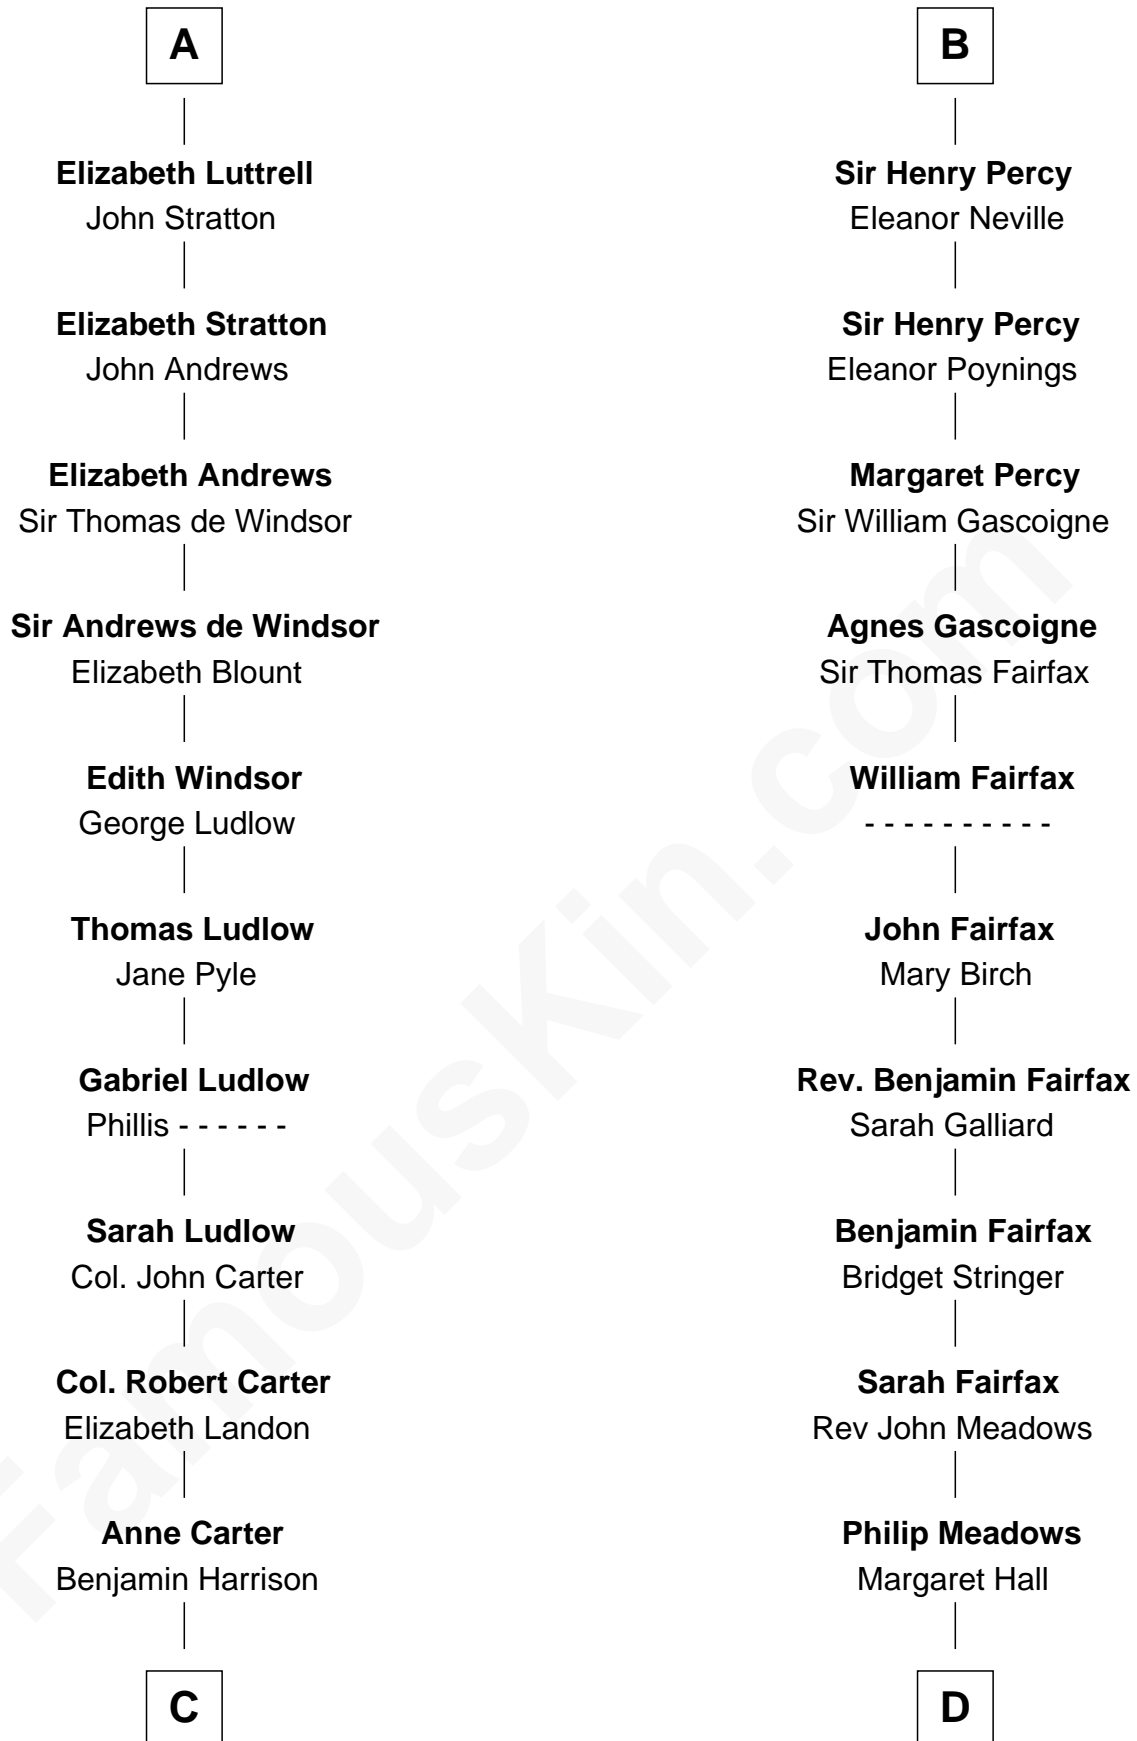

FamousKin.com Relationship Chart of

Benjamin Harrison

23rd U.S. President

19th cousin 1 time removed of

Harriet Martineau

Author of The Hour and the Man

Eleanor of Aquitaine
Henry II, King of England

C

Benjamin Harrison

Elizabeth Bassett

Gen. William Henry Harrison

Anna Tuthill Symmes

John Scott Harrison

Elizabeth Ramsey Irwin

Benjamin Harrison

23rd U.S. President