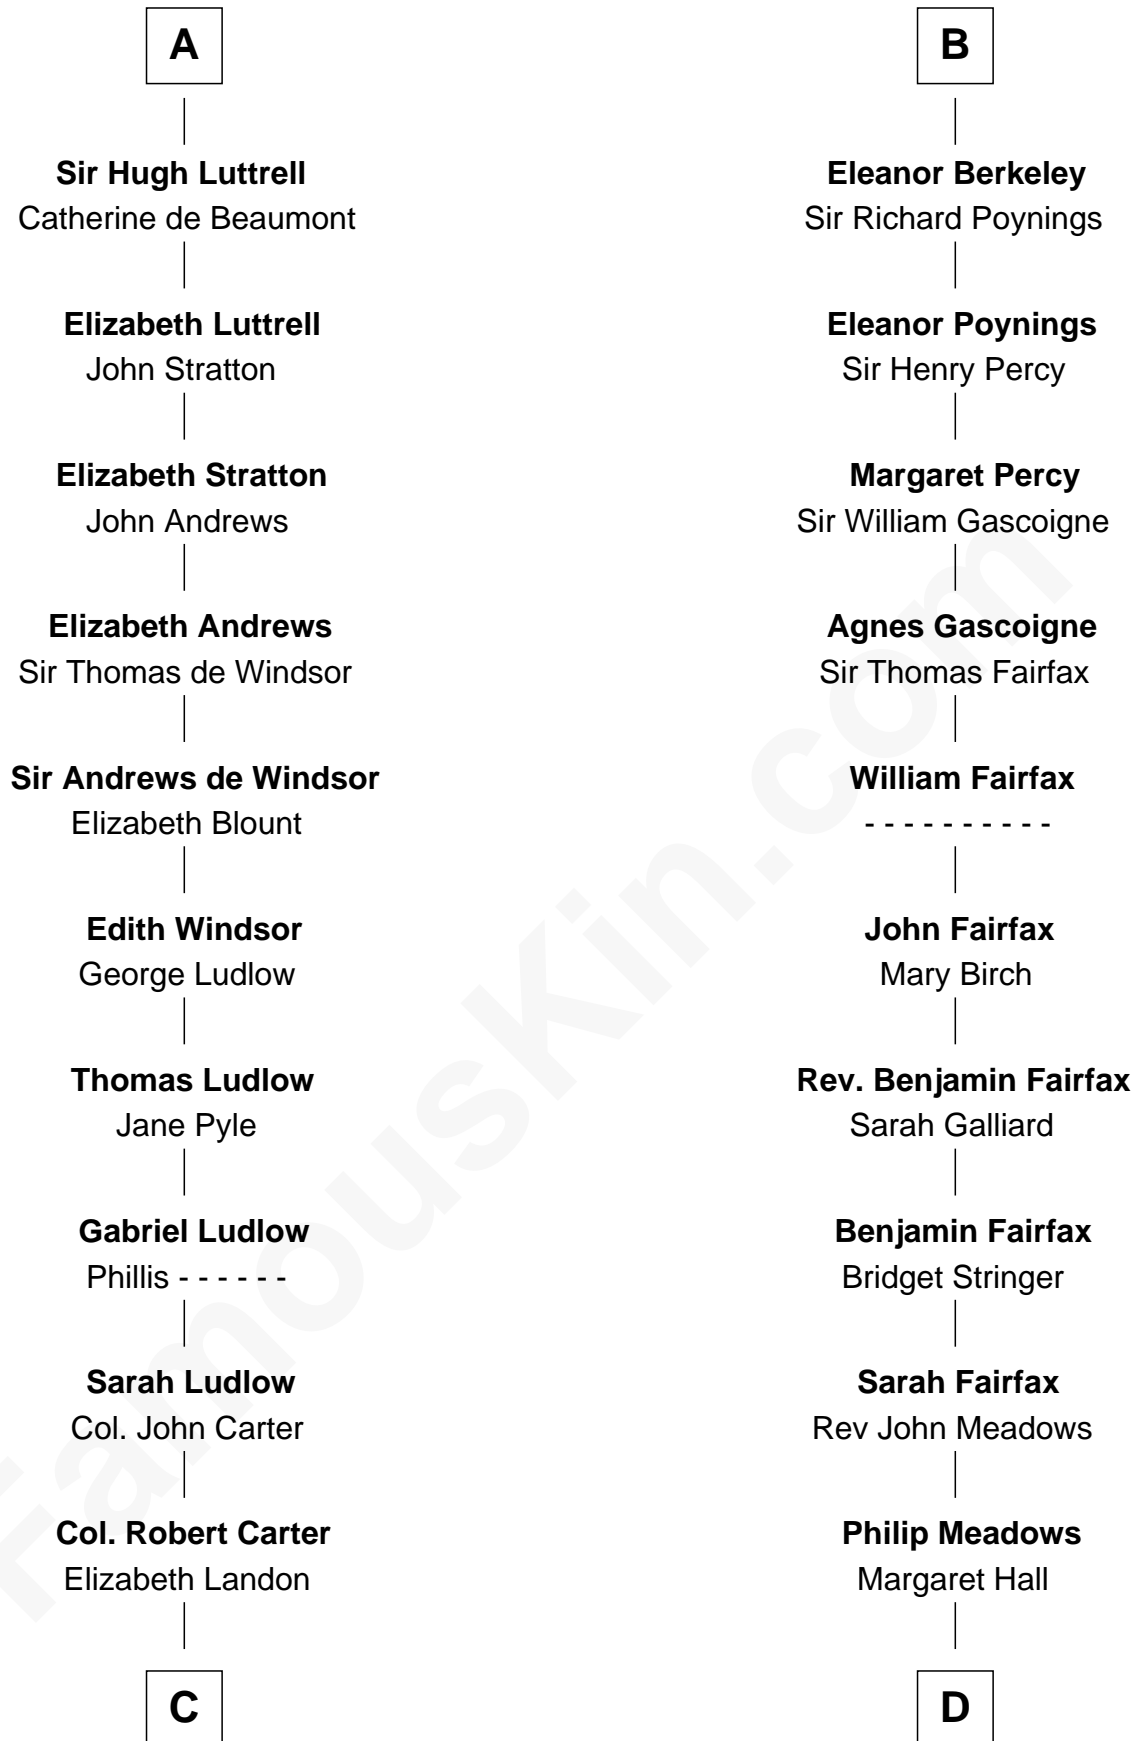

FamousKin.com
Relationship Chart of
Benjamin Harrison
23rd U.S. President

19th cousin 2 times removed of
Harriet Martineau
Author of The Hour and the Man

Robert de Quincy
 Orabel FitzNess

Sir Saher IV de Quincy
 Margaret de Beaumont

A

Sir Saher IV de Quincy
 Margaret de Beaumont

Sir Roger de Quincy
 Helen of Galloway

Margaret de Quincy
 Sir William de Ferrers

Joan de Ferrers
 Sir Thomas de Berkeley

Sir Maurice de Berkeley
 Eve la Zouche

Thomas de Berkeley
 Katherine de Clyvedon

Sir John Berkeley
 Elizabeth Betteshorne

B

C

Anne Carter
Benjamin Harrison

Benjamin Harrison
Elizabeth Bassett

Gen. William Henry Harrison
Anna Tuthill Symmes

John Scott Harrison
Elizabeth Ramsey Irwin