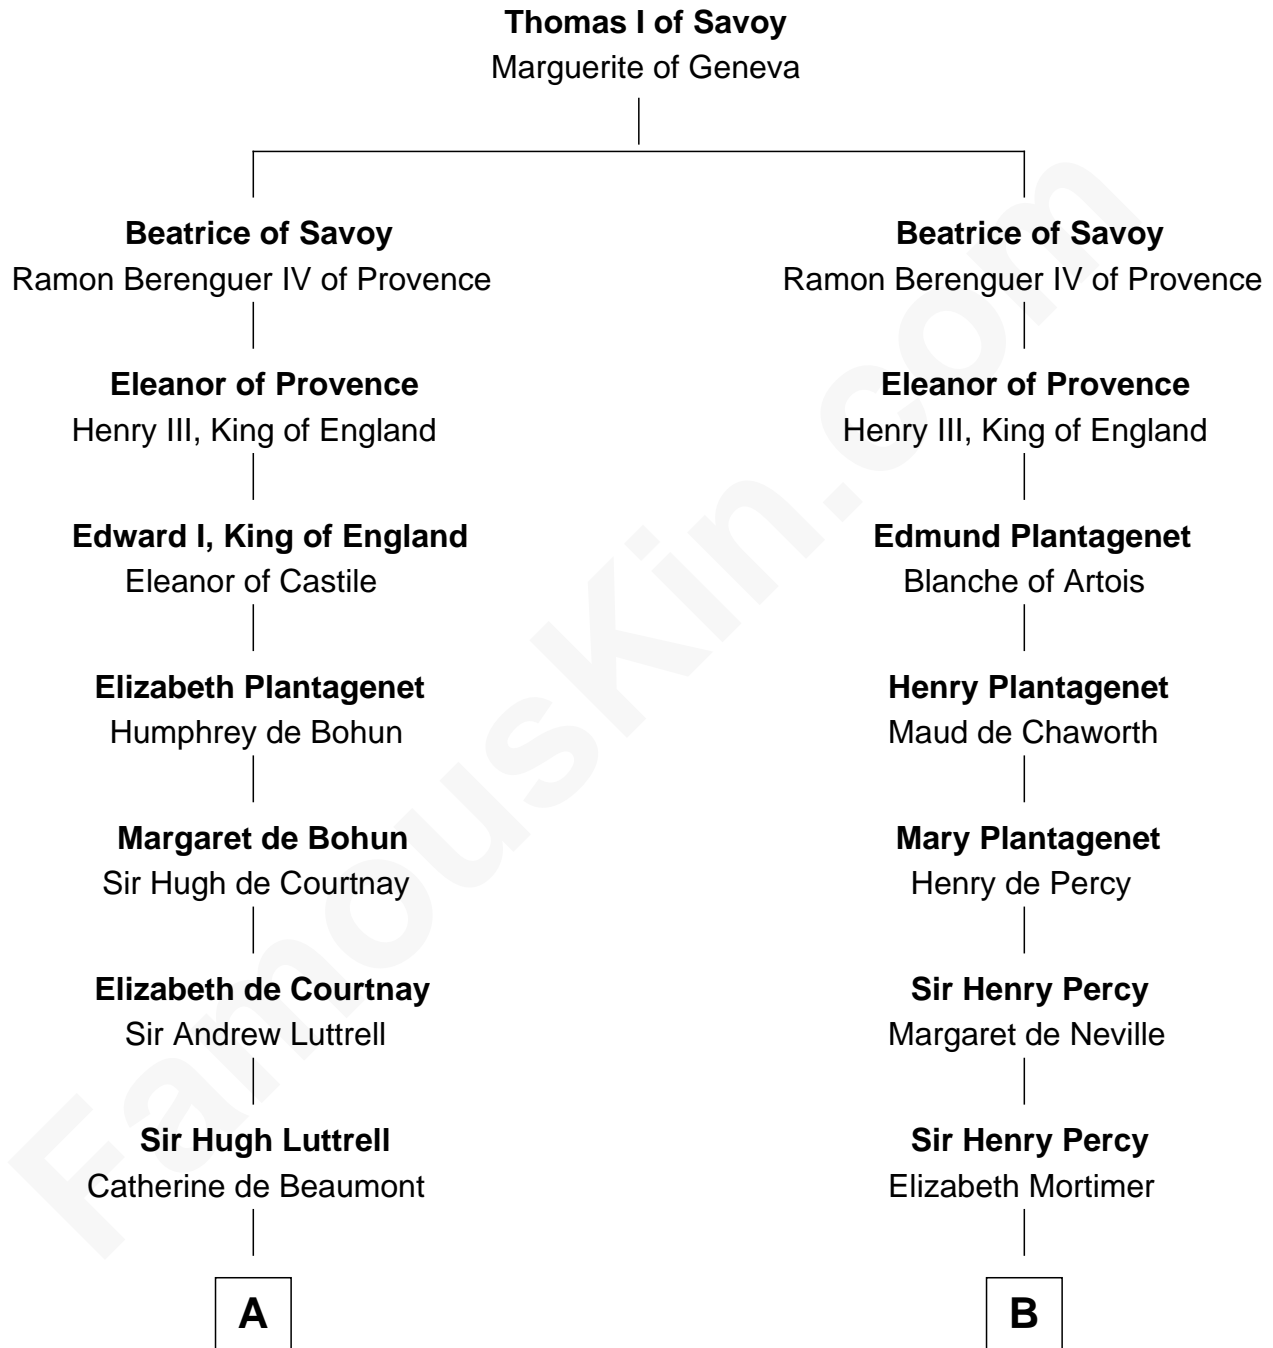

# FamousKin.com Relationship Chart of

**Benjamin Harrison**

*23rd U.S. President*

19th cousin 1 time removed of

**Harriet Martineau**

*Author of The Hour and the Man*

**C**

**Benjamin Harrison**  
Elizabeth Bassett

**Gen. William Henry Harrison**  
Anna Tuthill Symmes

**John Scott Harrison**  
Elizabeth Ramsey Irwin

**Benjamin Harrison**  
*23rd U.S. President*

**D**

**Sarah Meadows**  
Dr. David Martineau

**Thomas Martineau**  
Elizabeth Rankin