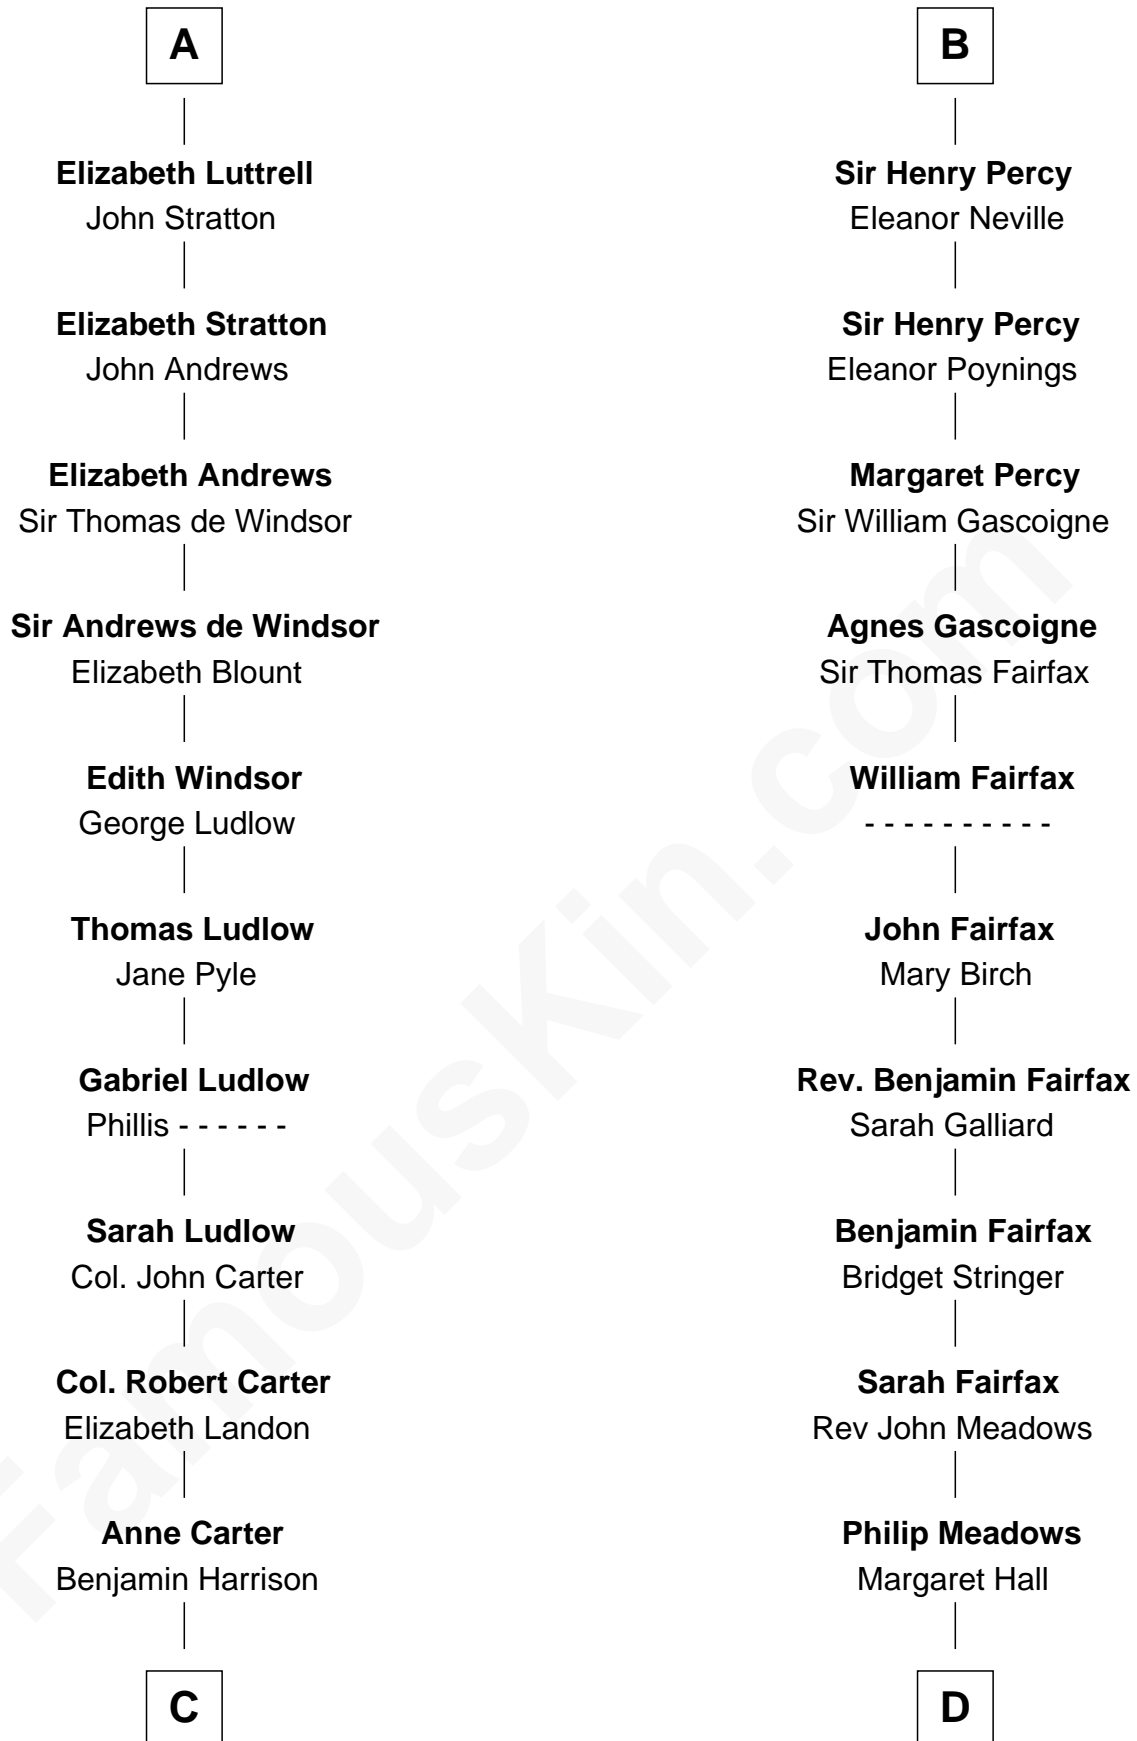

# FamousKin.com Relationship Chart of

**Benjamin Harrison**

*23rd U.S. President*

19th cousin 1 time removed of

**Harriet Martineau**

*Author of The Hour and the Man*

**C**

**Benjamin Harrison**  
Elizabeth Bassett

**Gen. William Henry Harrison**  
Anna Tuthill Symmes

**John Scott Harrison**  
Elizabeth Ramsey Irwin

**Benjamin Harrison**  
*23rd U.S. President*

**D**

**Sarah Meadows**  
Dr. David Martineau

**Thomas Martineau**  
Elizabeth Rankin