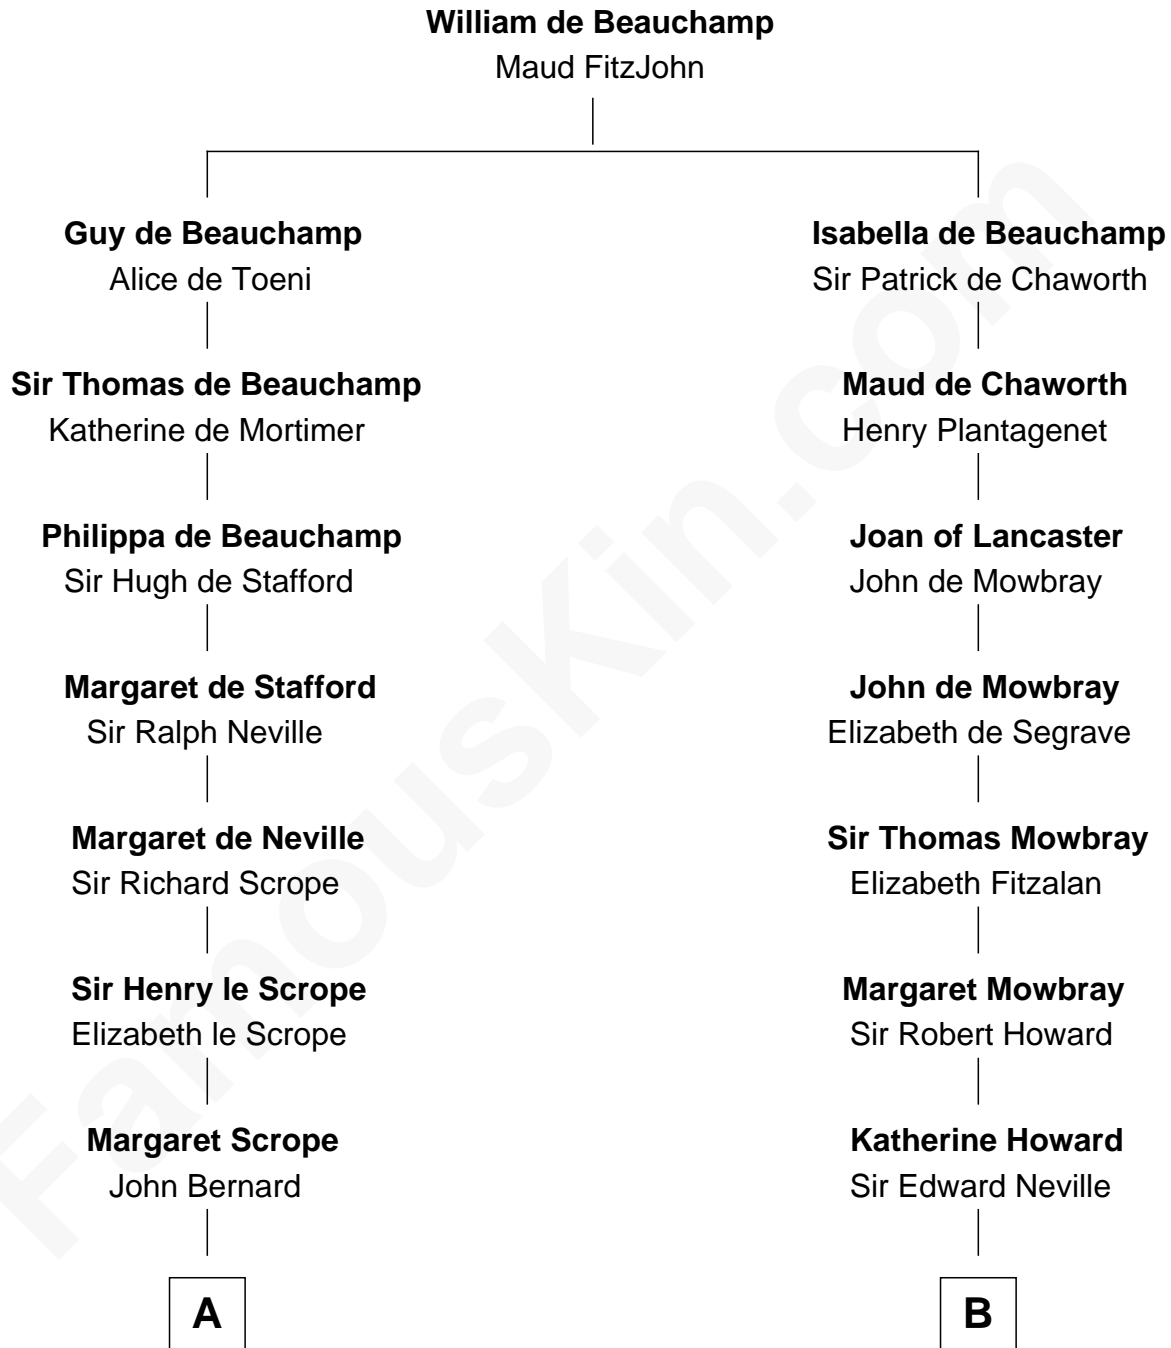

# FamousKin.com Relationship Chart of

**Benjamin Harrison**

*23rd U.S. President*

18th cousin of

**John Marshall**

*4th Chief Justice of the U.S. Supreme Court*

**C**

**John Scott Harrison**  
Elizabeth Ramsey Irwin

**Benjamin Harrison**  
*23rd U.S. President*

**D**

**Mary Randolph Keith**  
Col. Thomas Marshall

**John Marshall**  
*U.S. Supreme Court Chief Justice*

FamousKin.com