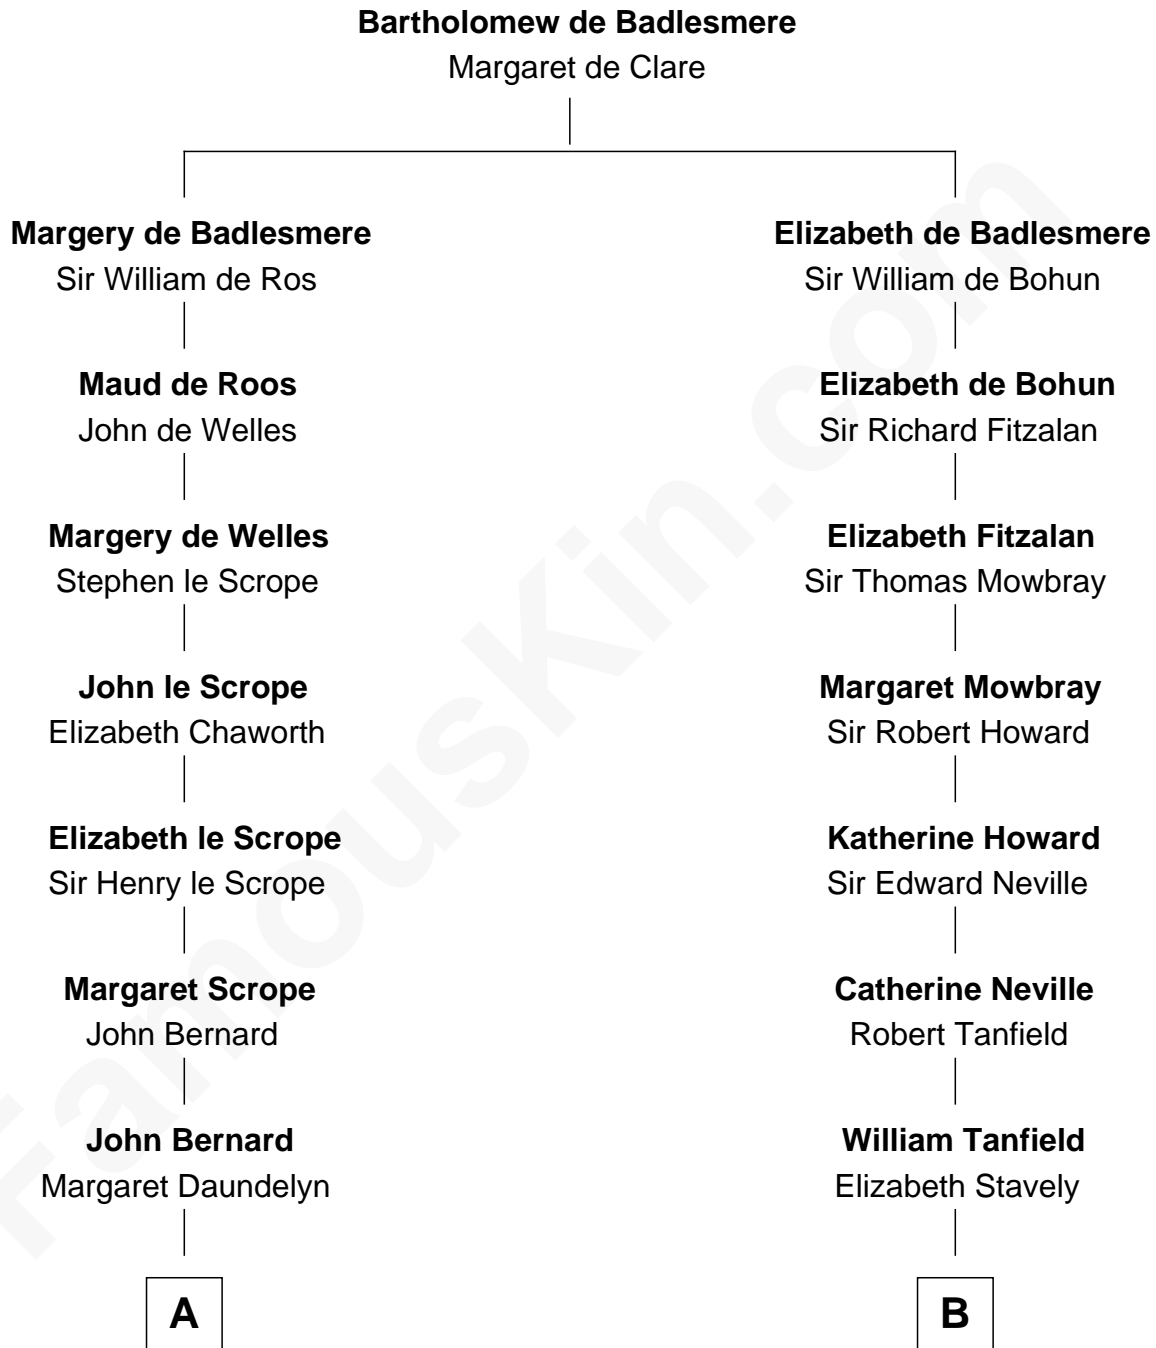

FamousKin.com
Relationship Chart of
Benjamin Harrison
23rd U.S. President

16th cousin 1 time removed of
John Marshall
4th Chief Justice of the U.S. Supreme Court

A

John Bernard
Cecily Muscote

Francis Bernard
Alice Hazlewood

Elizabeth Bernard
Thomas Harrison

Probable

Benjamin Harrison
Mary - - - - -

Benjamin Harrison
Hannah Churchill

Benjamin Harrison
Elizabeth Burwell

Benjamin Harrison
Anne Carter

Benjamin Harrison
Elizabeth Bassett

Gen. William Henry Harrison
Anna Tuthill Symmes

John Scott Harrison
Elizabeth Ramsey Irwin

Benjamin Harrison
23rd U.S. President

B

Frances Tanfield
Bridget Cave

Anne Tanfield
Clement Vincent

Elizabeth Vincent
Richard Lane