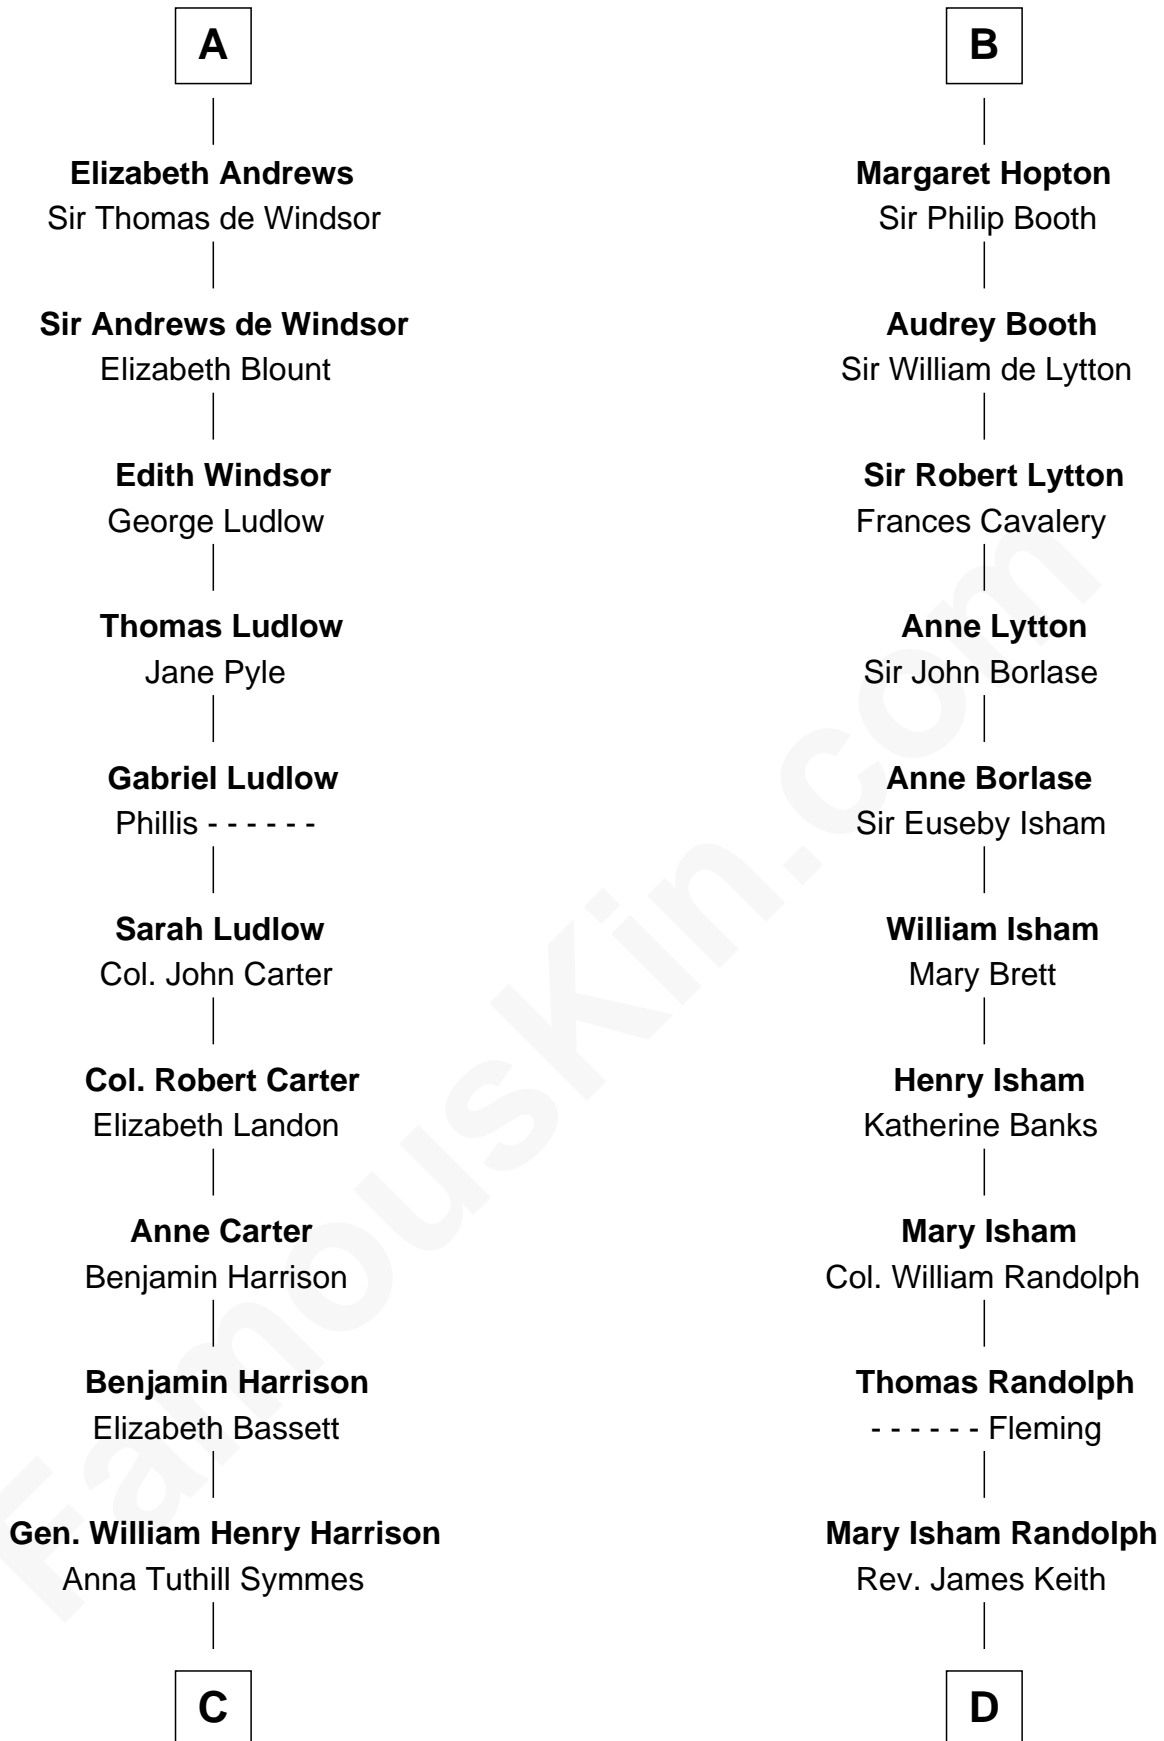

FamousKin.com Relationship Chart of

Benjamin Harrison

23rd U.S. President

18th cousin of

John Marshall

4th Chief Justice of the U.S. Supreme Court

Sir Hugh le Despencer

Aveline Basset

Isabella de Beauchamp

Sir Philip le Despencer

Margaret de Goushill

Sir Philip le Despencer

Joan de Cobham

Sir Philip le Despencer

Elizabeth - - - - -

Sir Philip le Despencer

Elizabeth de Tibetot

Margery Despencer

Sir Roger Wentworth

Margaret Wentworth

Sir William Hopton

B

C

John Scott Harrison
Elizabeth Ramsey Irwin

Benjamin Harrison
23rd U.S. President

D

Mary Randolph Keith
Col. Thomas Marshall

John Marshall
U.S. Supreme Court Chief Justice

FamousKin.com