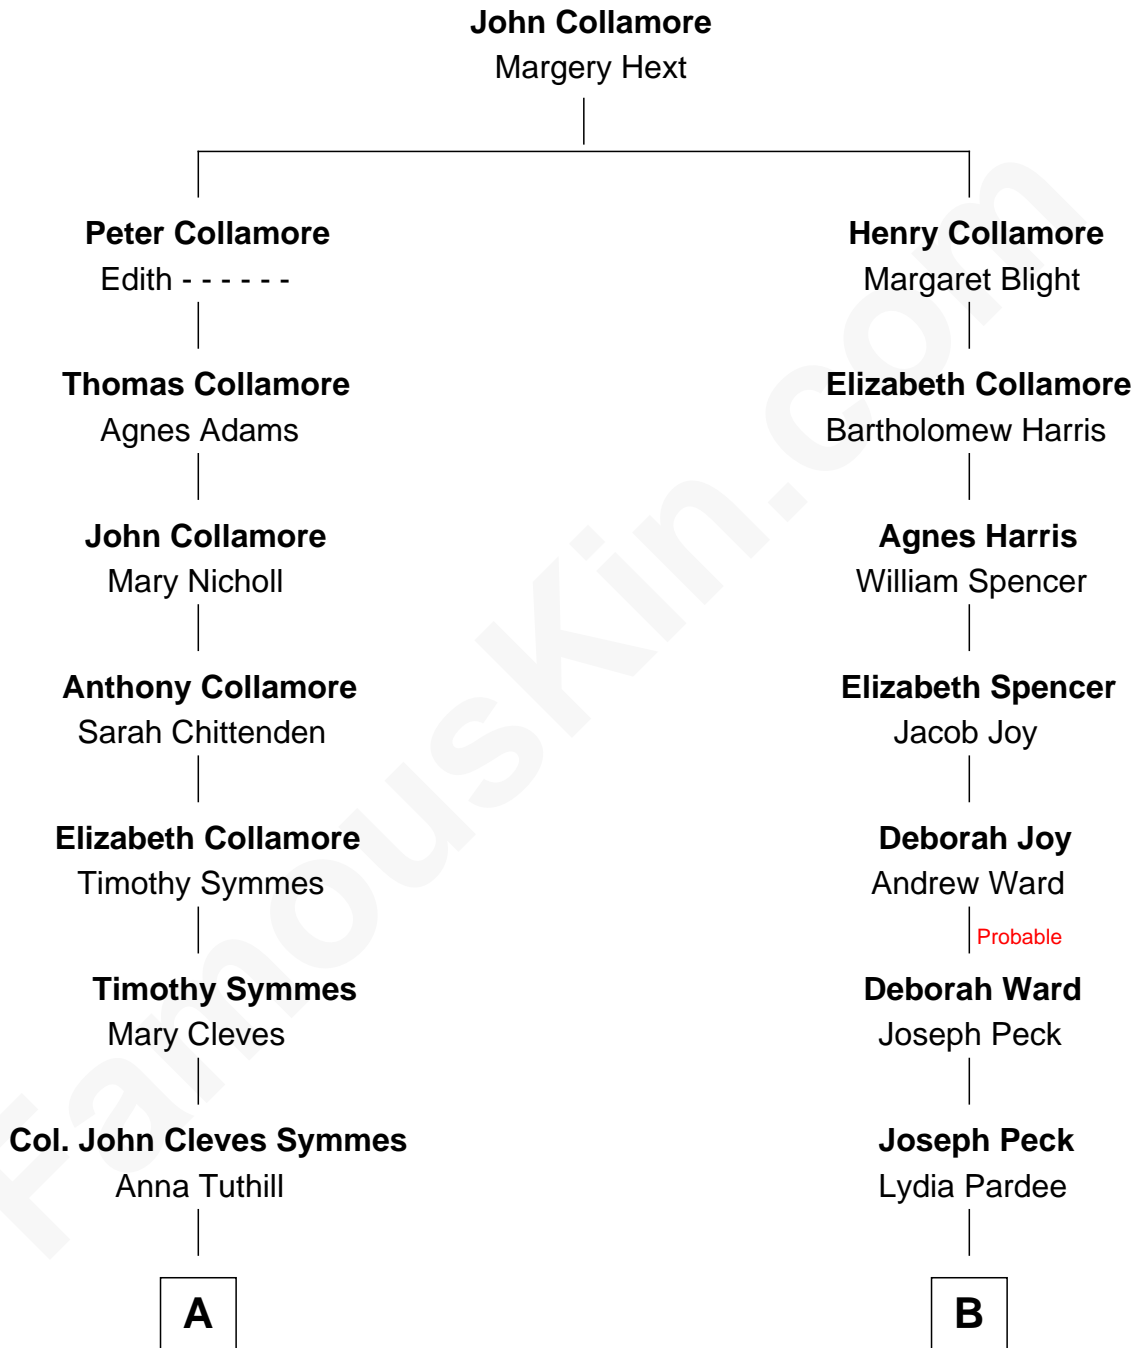

FamousKin.com
Relationship Chart of
Benjamin Harrison
23rd U.S. President

9th cousin 4 times removed of

Mizuo Peck
TV and Movie Actress

A

Anna Tuthill Symmes
Gen. William Henry Harrison

John Scott Harrison
Elizabeth Ramsey Irwin

Benjamin Harrison
23rd U.S. President

B

Ward Peck
Dorcas Porter

William Augustus Peck
Lucretia Leete

George Lyman Peck
Fanny Craft Fosdick

George Leete Peck
Katharine May Tolles

Laurence Tolles Peck
Barbara Field

George Leete Peck
Sanae Mizusawa

Mizuo Peck
TV and Movie Actress