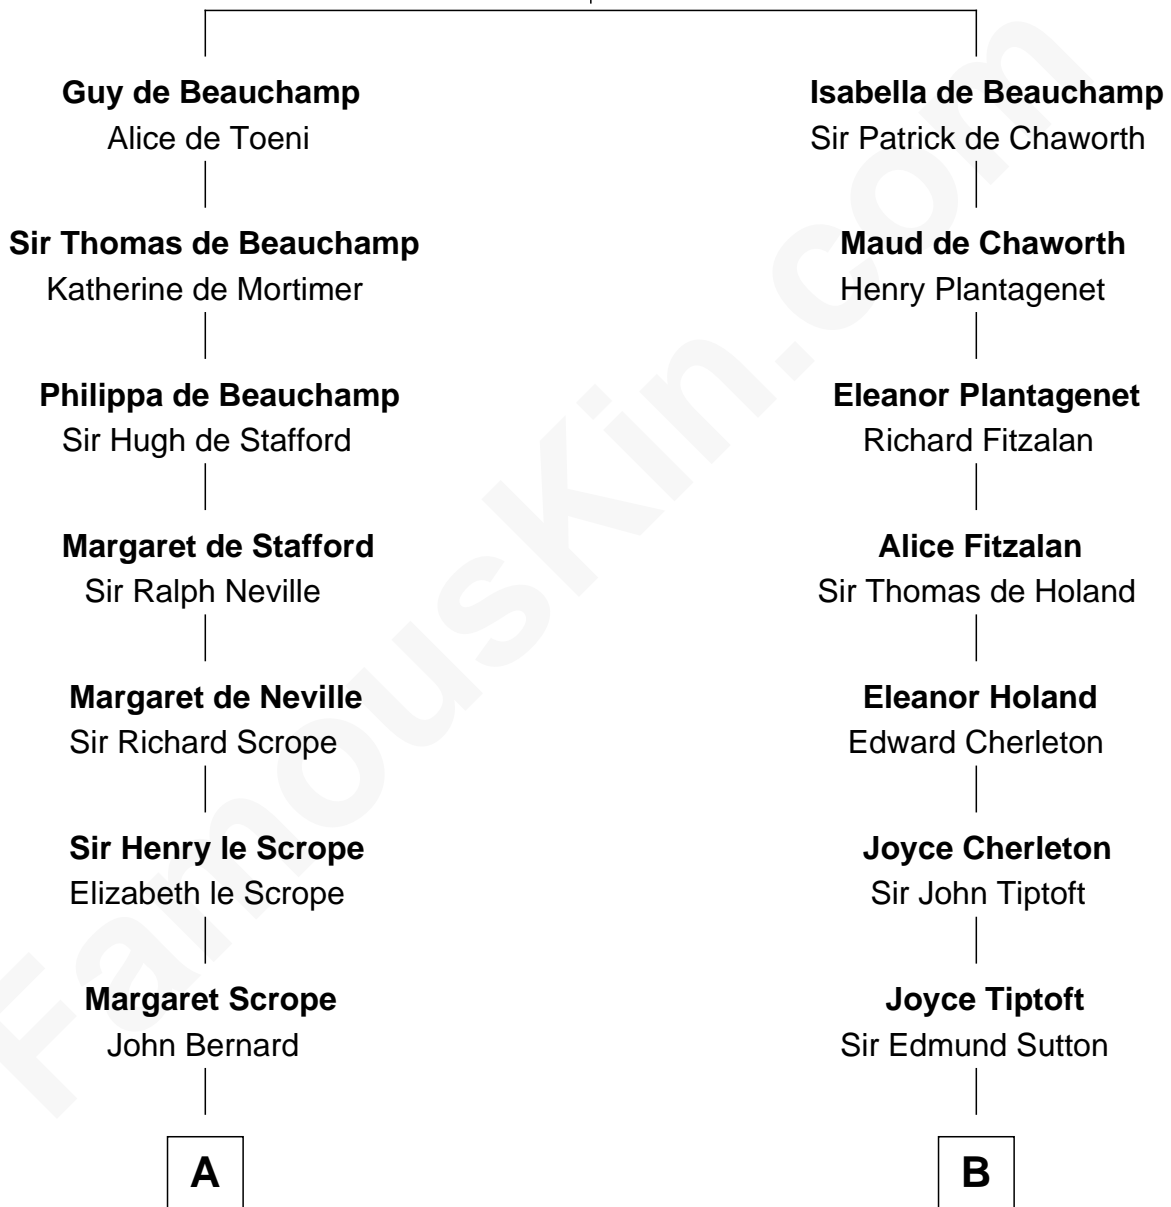

FamousKin.com Relationship Chart of

Benjamin Harrison

23rd U.S. President

18th cousin of

Oliver Wendell Holmes, Sr.

American "Fireside" Poet

William de Beauchamp

Maud FitzJohn

C

John Scott Harrison
Elizabeth Ramsey Irwin

Benjamin Harrison
23rd U.S. President

D

Sarah Wendell
Rev. Abiel Holmes

Oliver Wendell Holmes, Sr.
American "Fireside" Poet

FamousKin.com