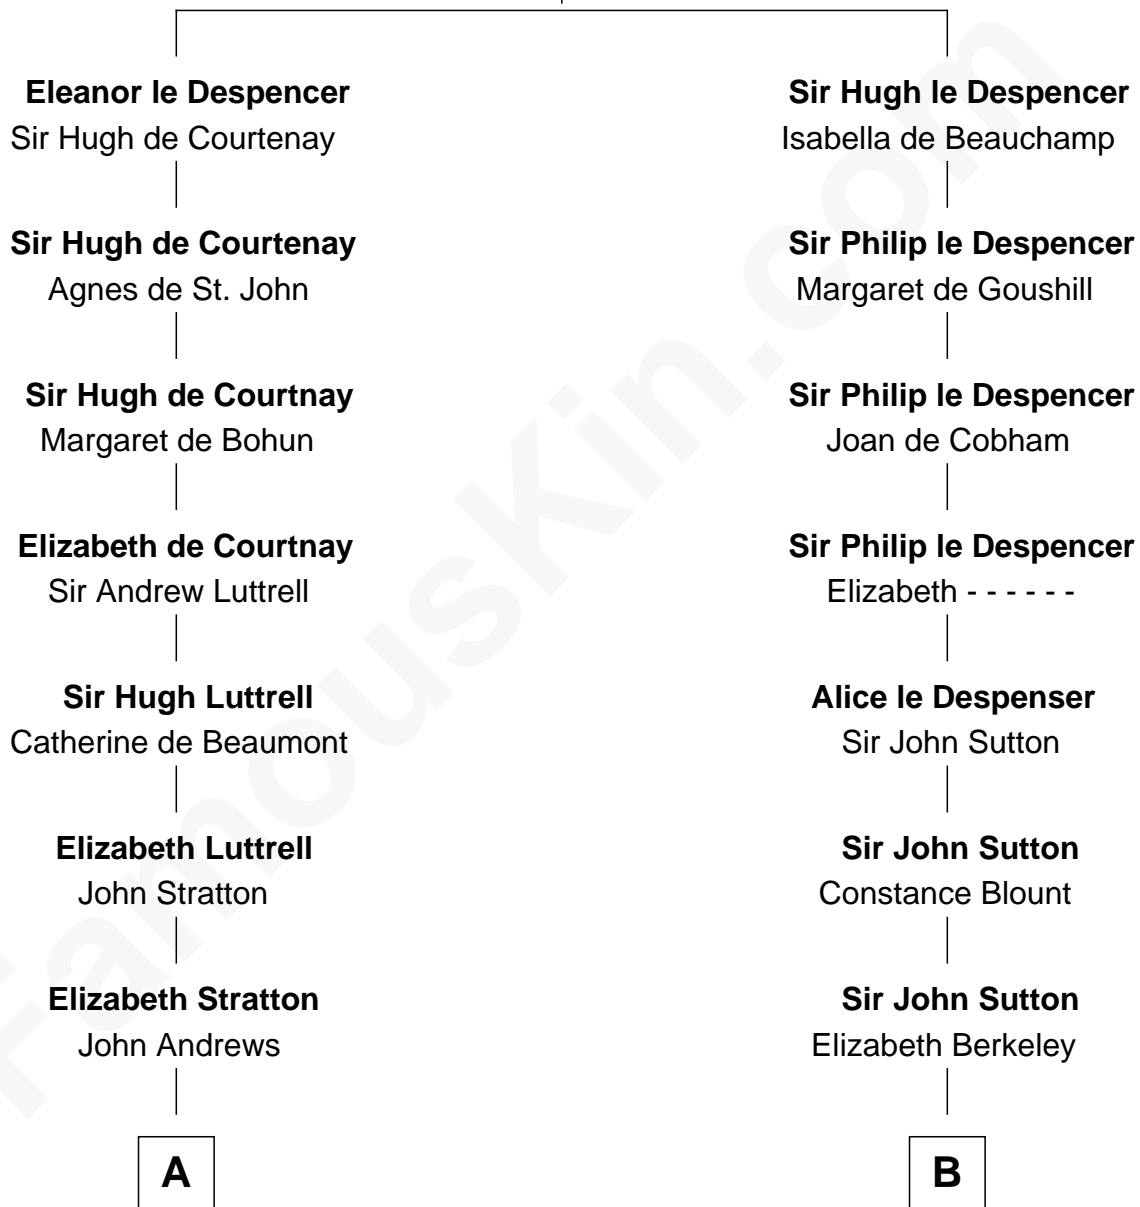

FamousKin.com
Relationship Chart of
Benjamin Harrison
23rd U.S. President

18th cousin 1 time removed of
Oliver Wendell Holmes, Sr.
American "Fireside" Poet

Sir Hugh le Despencer
 Aveline Basset

C

John Scott Harrison
Elizabeth Ramsey Irwin

Benjamin Harrison
23rd U.S. President

D

Oliver Wendell
Mary Jackson

Sarah Wendell
Rev. Abiel Holmes

Oliver Wendell Holmes, Sr.
American "Fireside" Poet

FamousKin.com