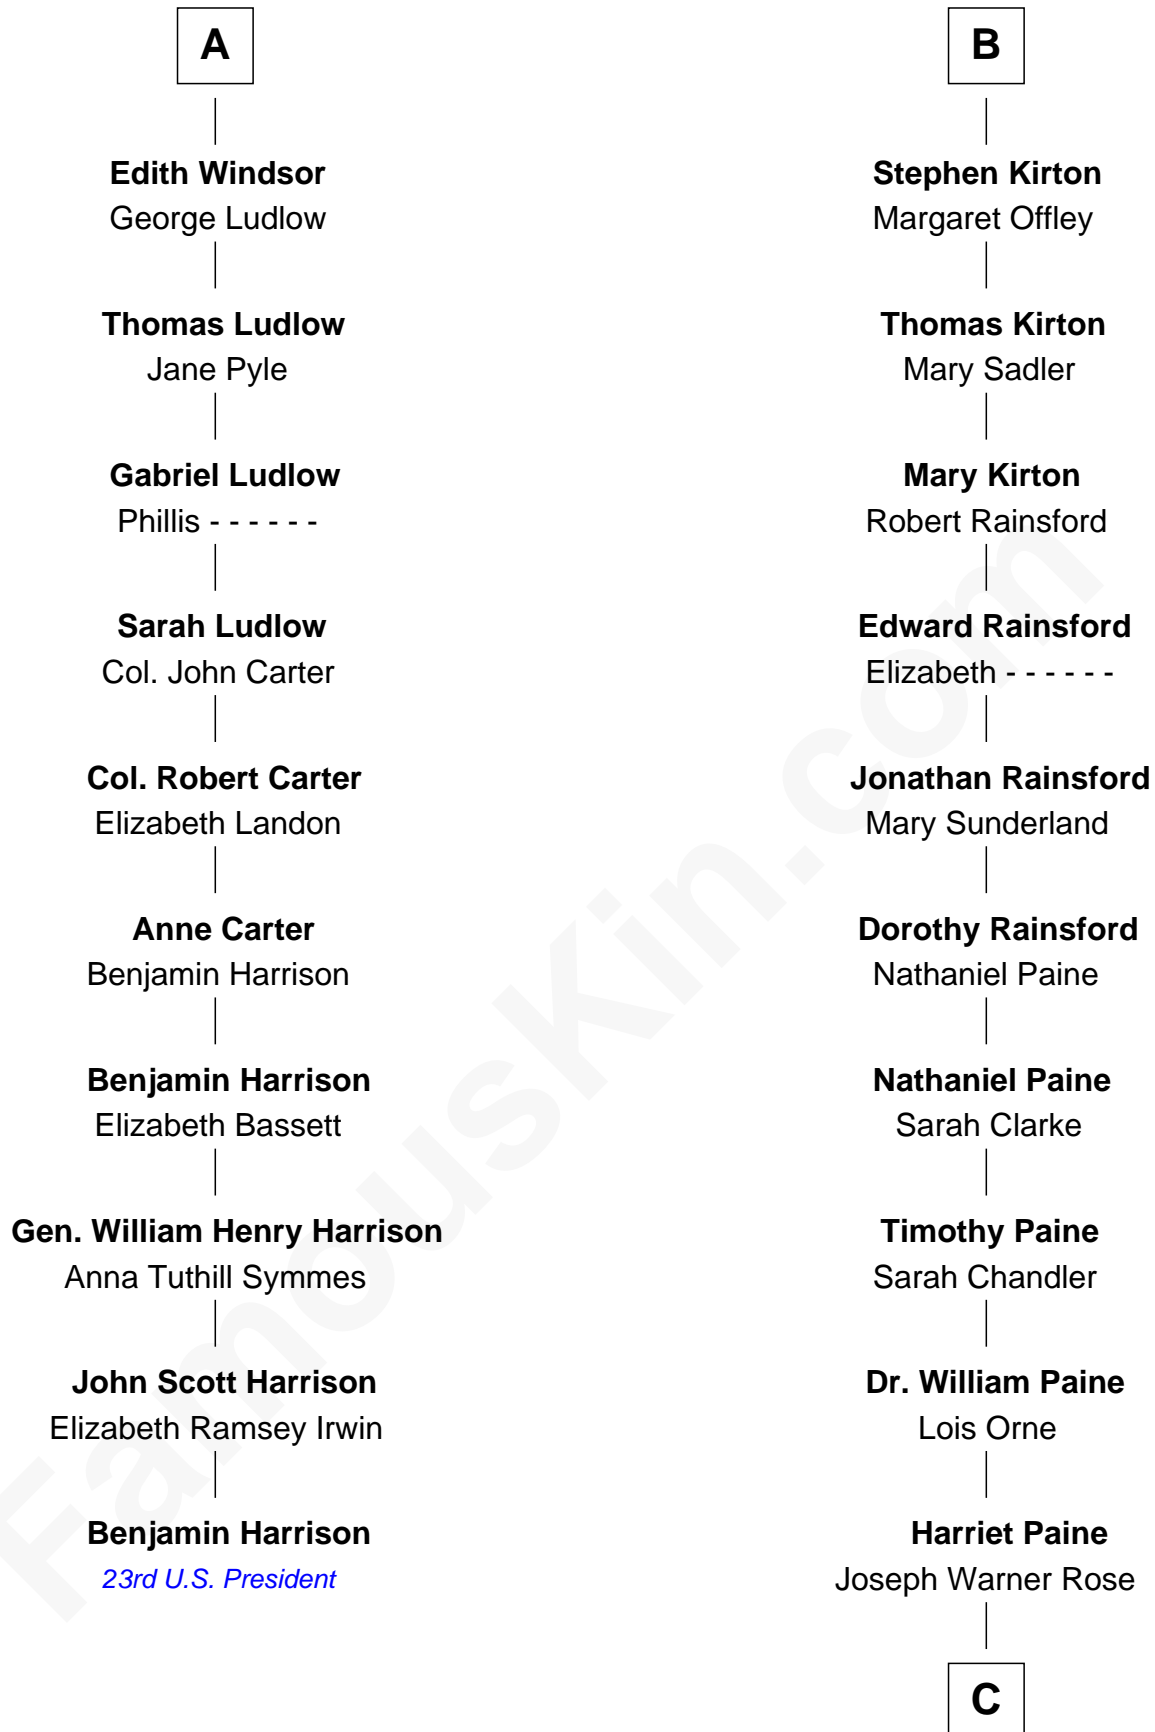

**FamousKin.com**  
**Relationship Chart of**  
**Benjamin Harrison**  
*23rd U.S. President*

**16th cousin 5 times removed of**  
**Endicott Peabody**  
*62nd Governor of Massachusetts*

**Sir Hugh de Courtenay**  
 Agnes de St. John

**C**

**Harriet Paine Rose**

John Clarke Lee

**Marianne Cabot Lee**

Samuel Endicott Peabody

**Rev. Dr. Endicott Peabody**

Fannie Peabody

**Rt. Rev. Malcolm Endicott Peabody**

Mary Elizabeth Parkman

**Endicott Peabody**

*62nd Governor of Massachusetts*

FamousKin.com