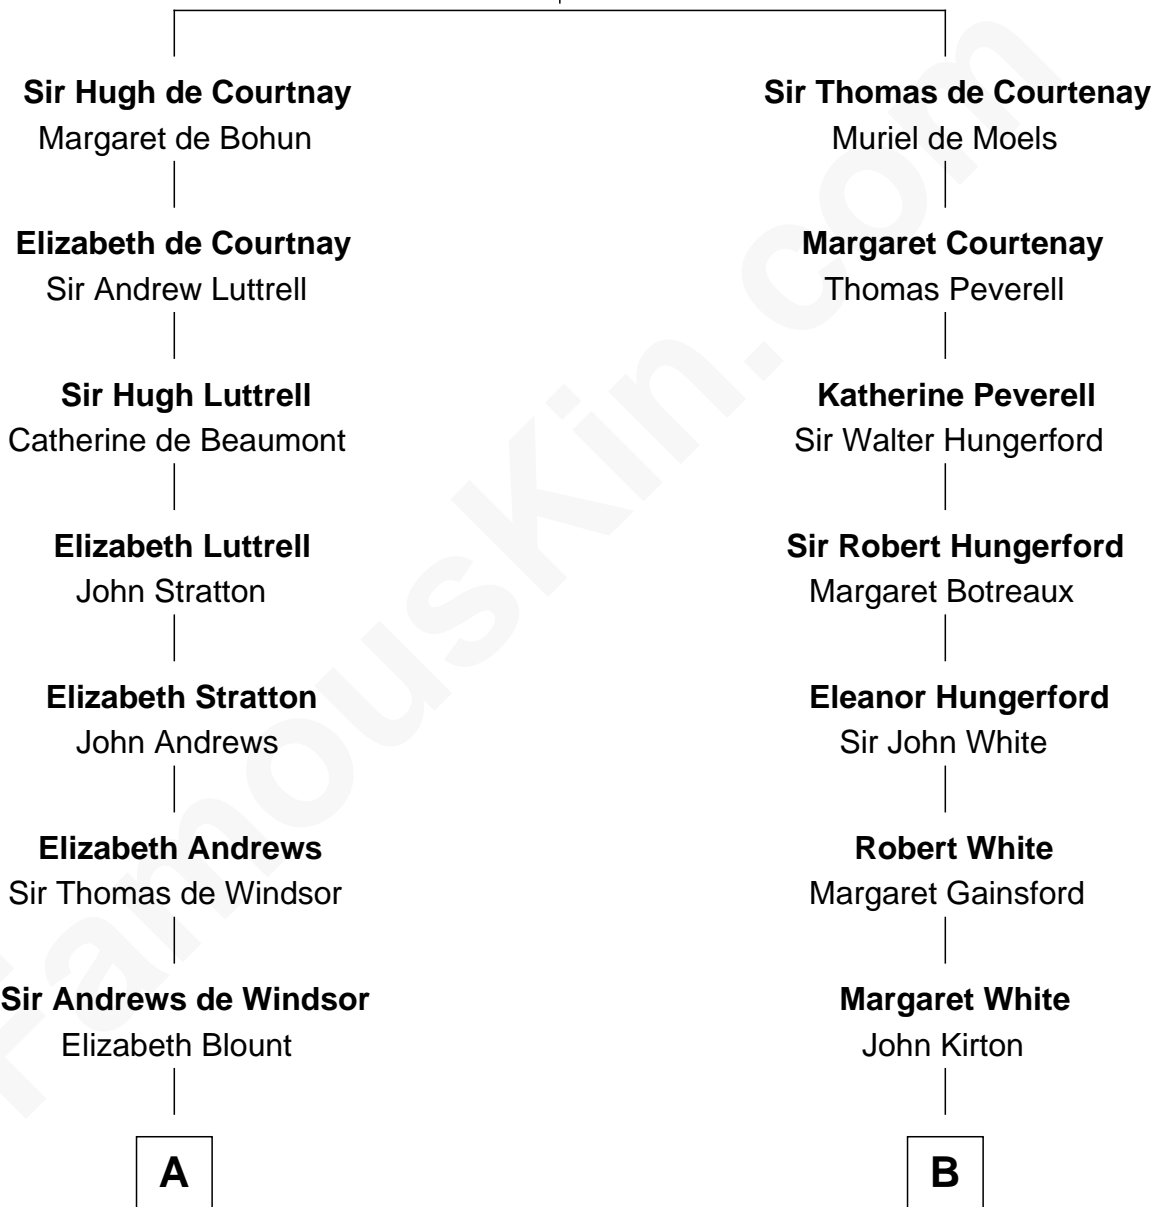

**FamousKin.com**  
**Relationship Chart of**  
**Benjamin Harrison**  
*23rd U.S. President*

**16th cousin 5 times removed of**  
**Endicott Peabody**  
*62nd Governor of Massachusetts*

**Sir Hugh de Courtenay**  
 Agnes de St. John

**C**

**Harriet Paine Rose**

John Clarke Lee

**Marianne Cabot Lee**

Samuel Endicott Peabody

**Rev. Dr. Endicott Peabody**

Fannie Peabody

**Rt. Rev. Malcolm Endicott Peabody**

Mary Elizabeth Parkman

**Endicott Peabody**

*62nd Governor of Massachusetts*

FamousKin.com