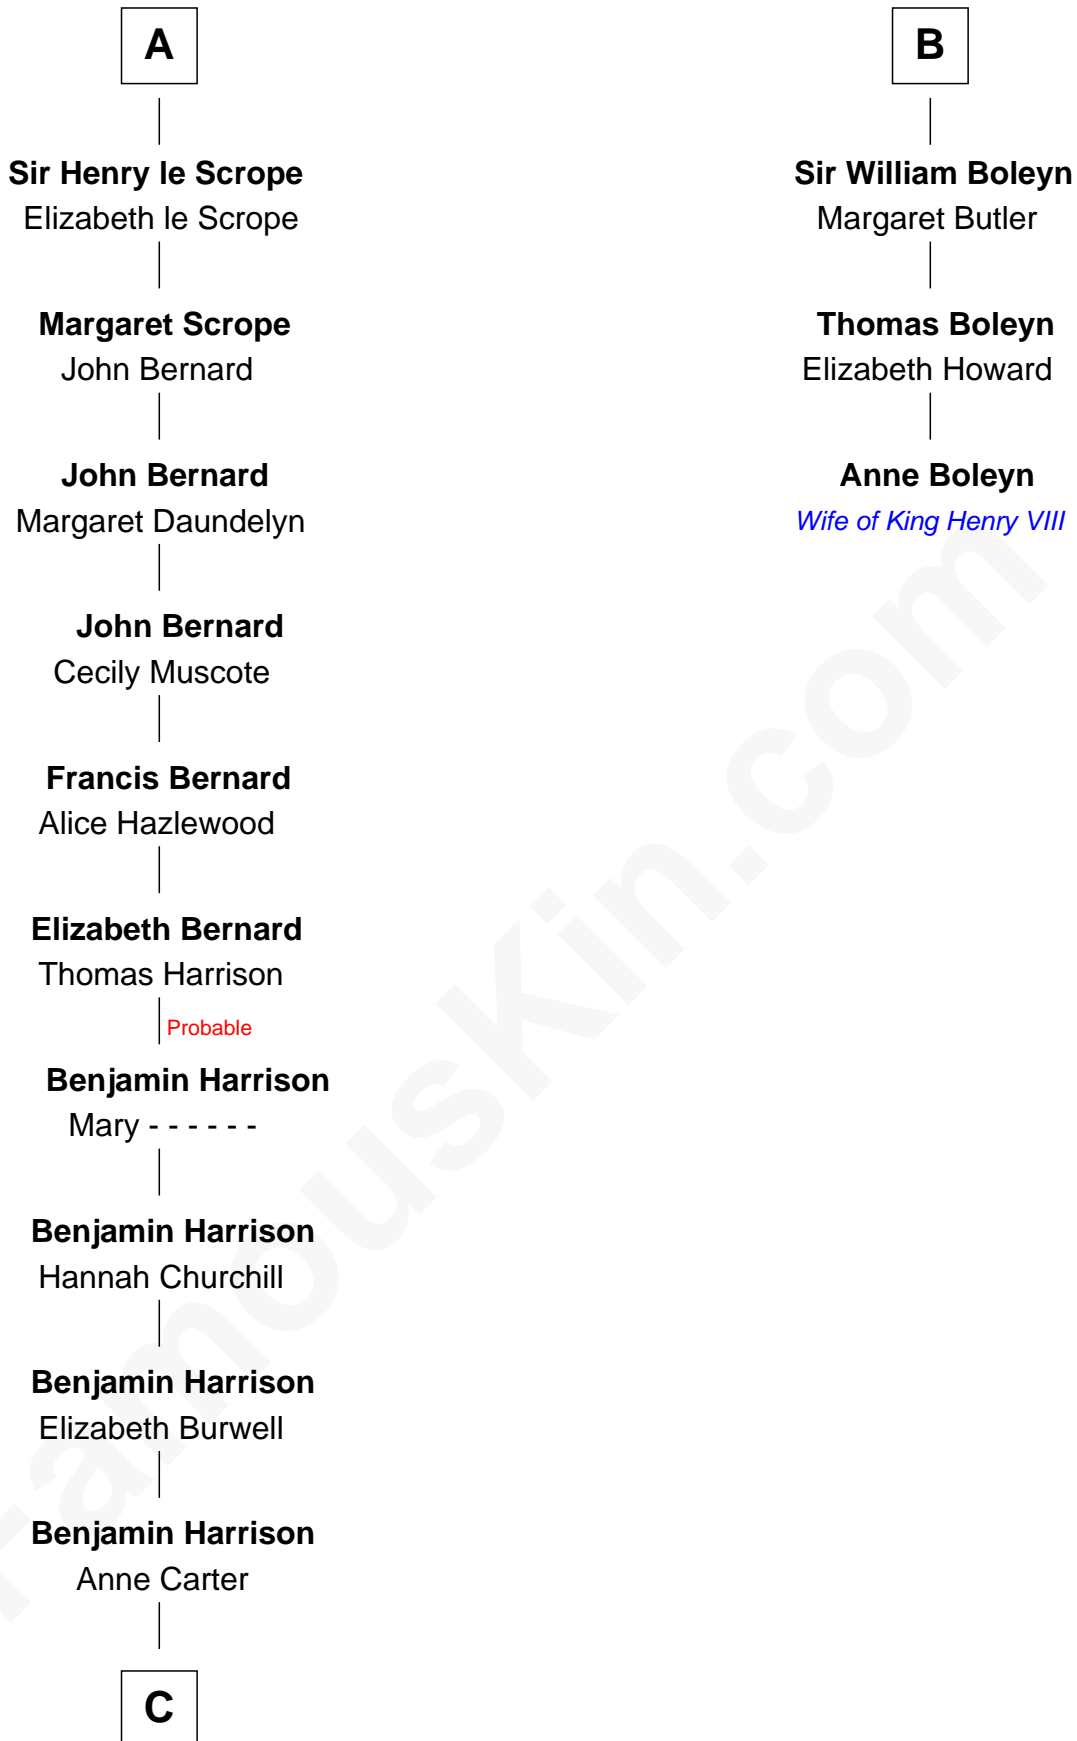

FamousKin.com
Relationship Chart of
Benjamin Harrison
23rd U.S. President

9th cousin 11 times removed of
Anne Boleyn
2nd Wife of King Henry VIII

Sir Roger de Somery
 Nichole d'Aubenev

C

Benjamin Harrison

Elizabeth Bassett

Gen. William Henry Harrison

Anna Tuthill Symmes

John Scott Harrison

Elizabeth Ramsey Irwin

Benjamin Harrison

23rd U.S. President

FamousKin.com