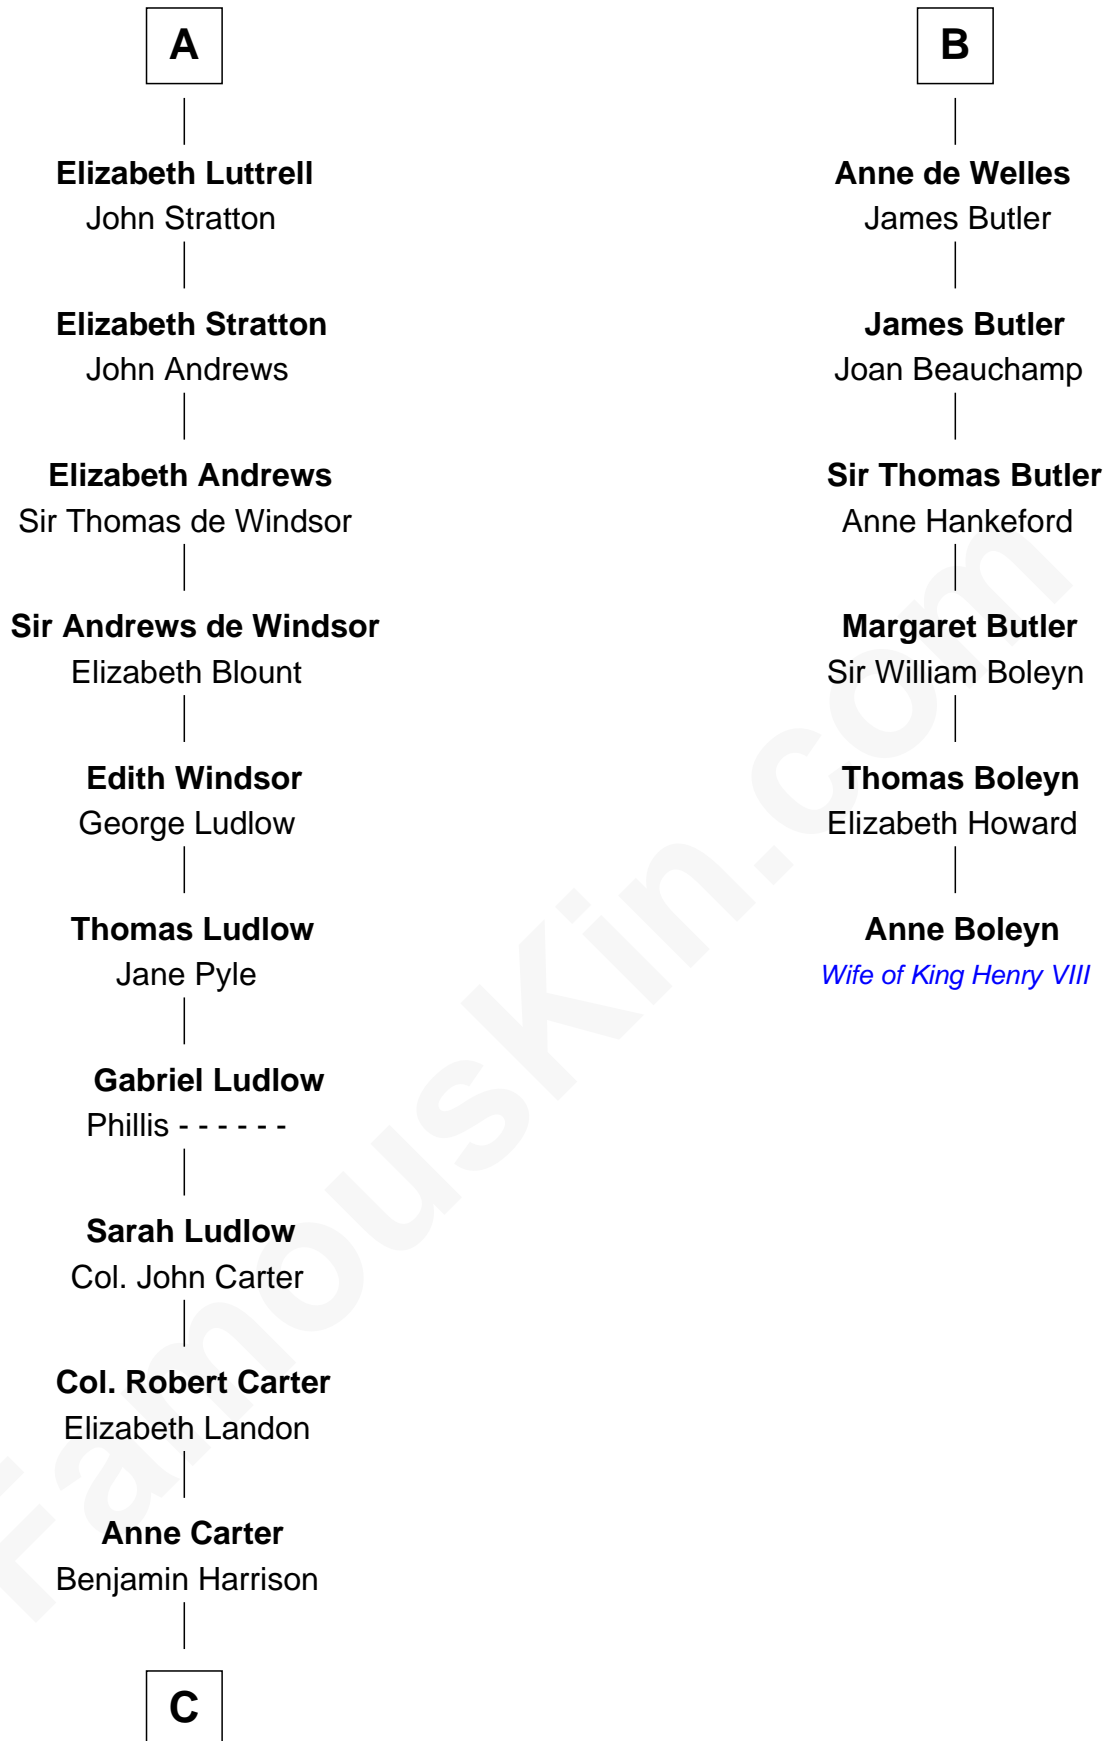

**FamousKin.com**  
**Relationship Chart of**  
**Benjamin Harrison**  
*23rd U.S. President*

12th cousin 8 times removed of

**Anne Boleyn**  
*2nd Wife of King Henry VIII*

**C**

**Benjamin Harrison**

Elizabeth Bassett

**Gen. William Henry Harrison**

Anna Tuthill Symmes

**John Scott Harrison**

Elizabeth Ramsey Irwin

**Benjamin Harrison**

*23rd U.S. President*

FamousKin.com