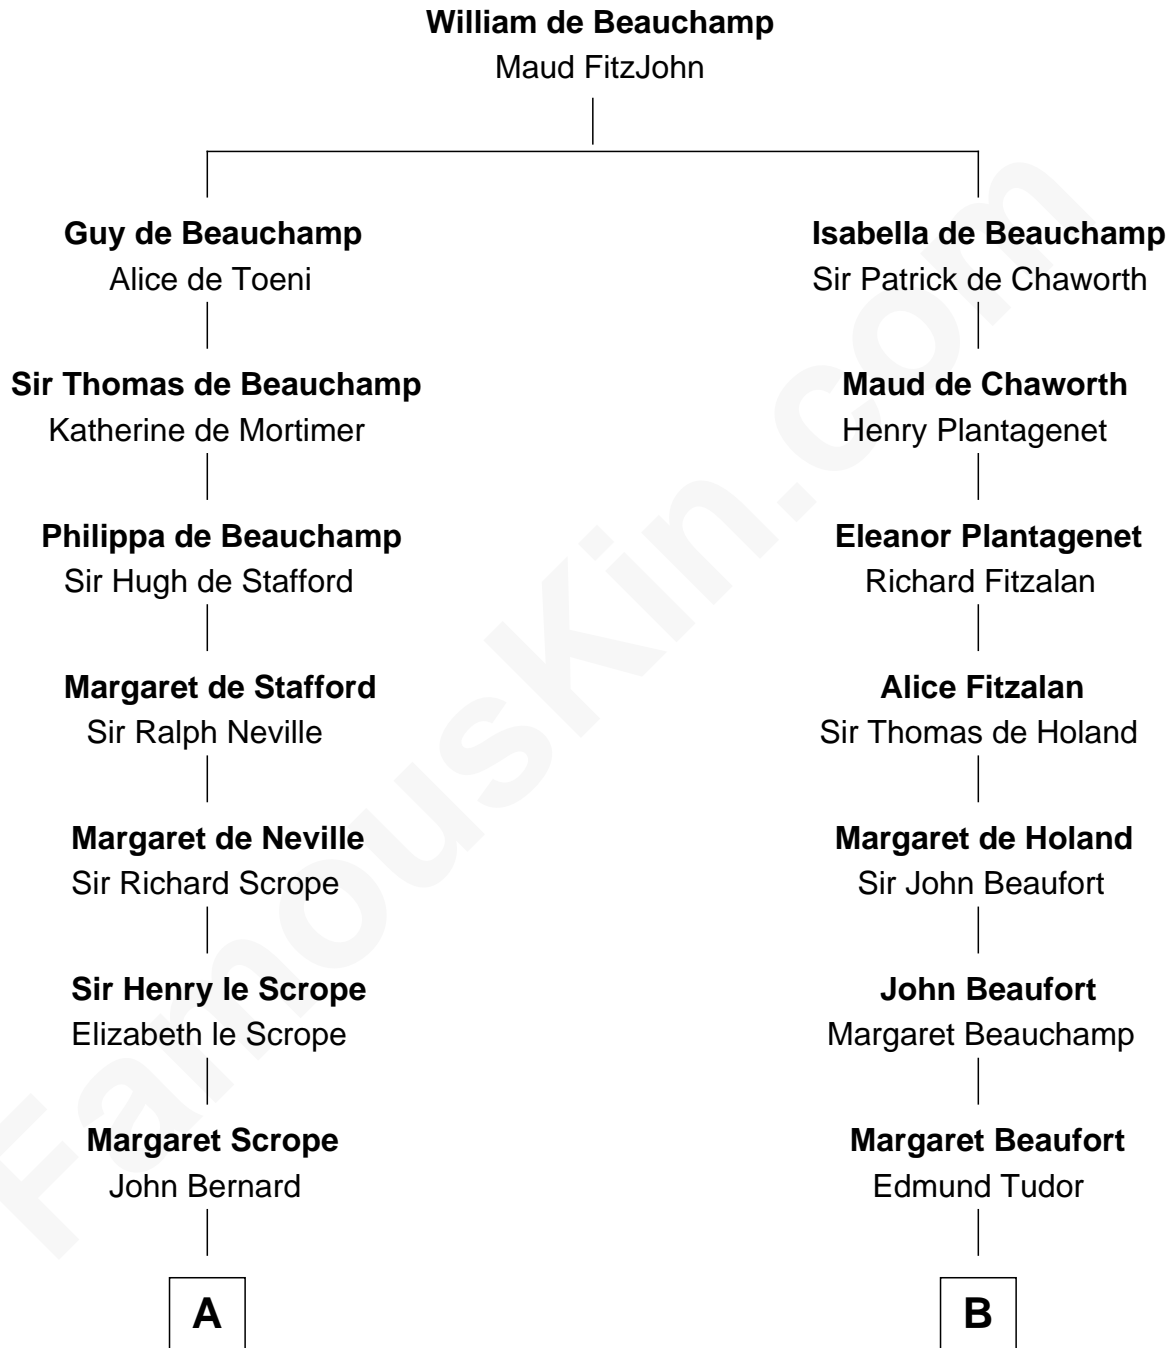

FamousKin.com
Relationship Chart of
Benjamin Harrison
23rd U.S. President

8th cousin 10 times removed of
King Henry VIII
King of England

C

John Scott Harrison
Elizabeth Ramsey Irwin

Benjamin Harrison
23rd U.S. President

FamousKin.com