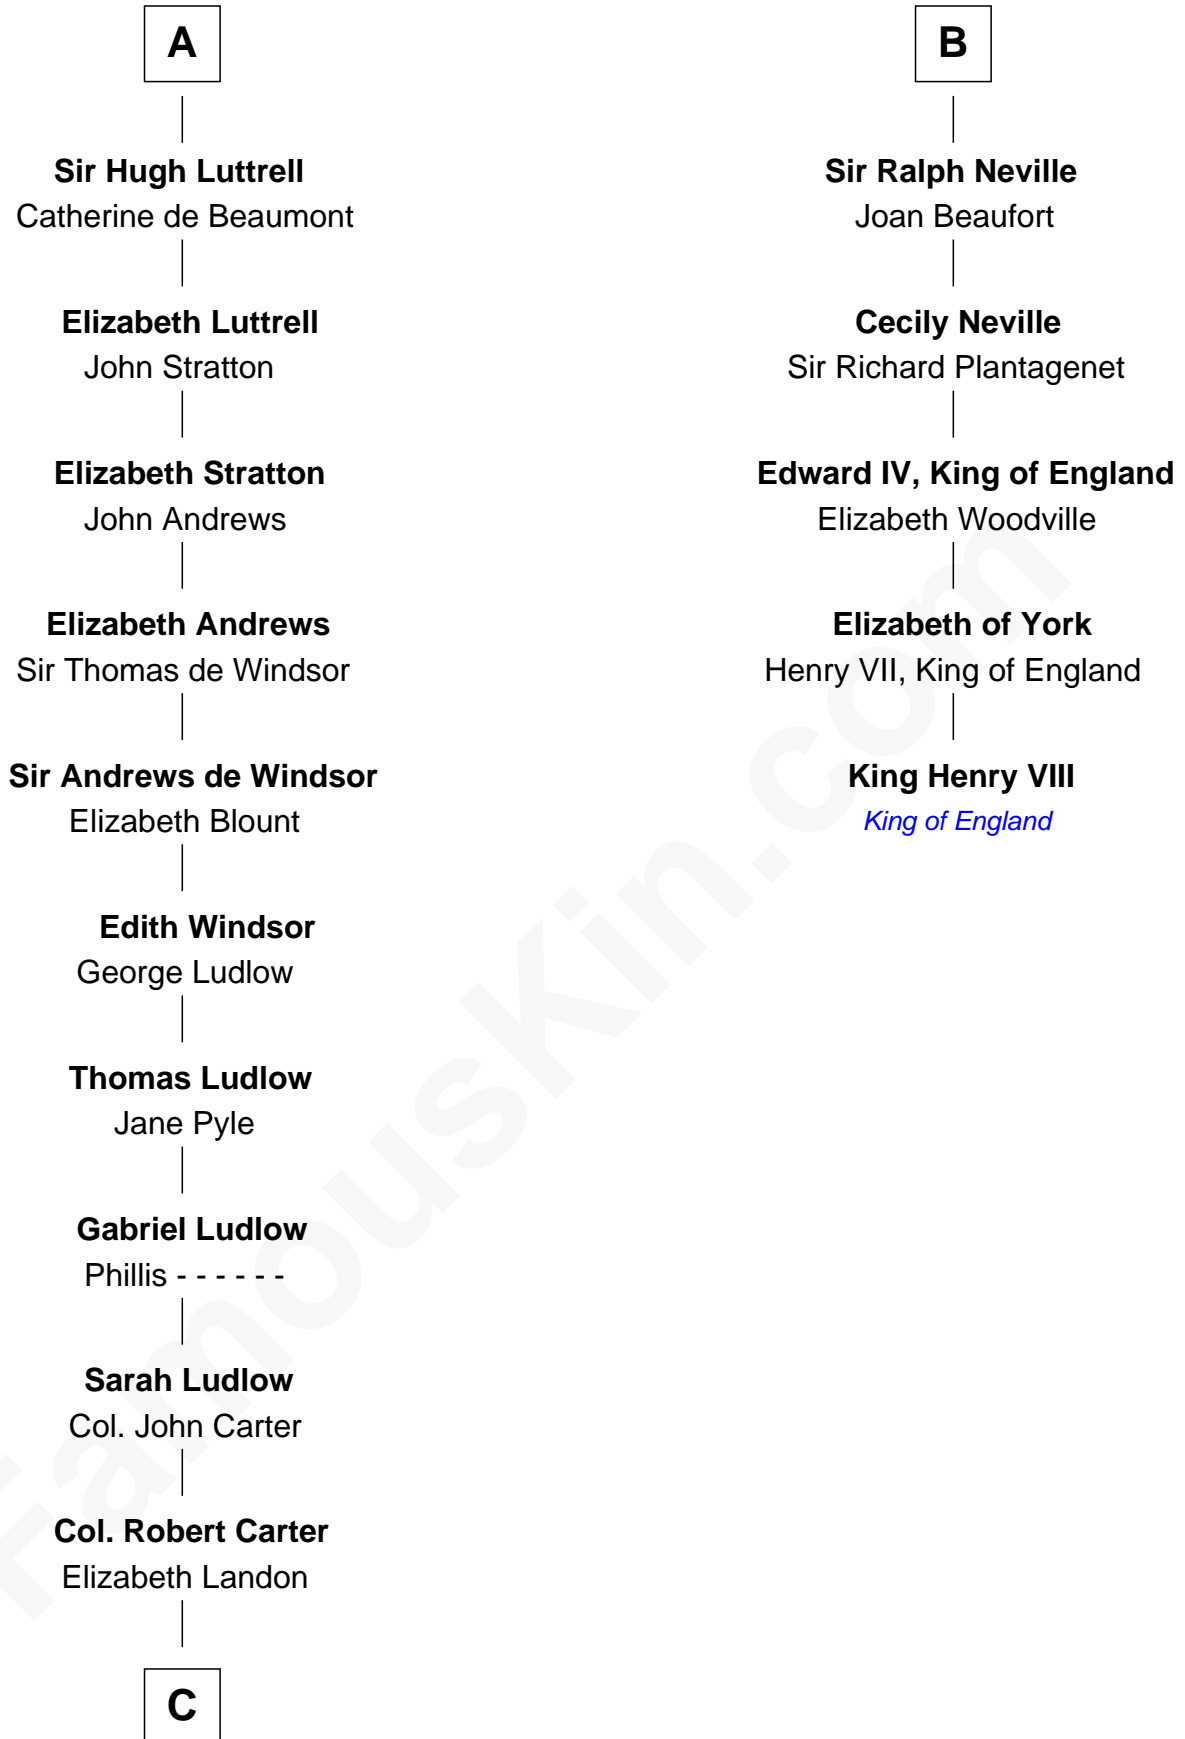

FamousKin.com
Relationship Chart of
Benjamin Harrison
23rd U.S. President

11th cousin 10 times removed of
King Henry VIII
King of England

C

—
Anne Carter
Benjamin Harrison

—
Benjamin Harrison
Elizabeth Bassett

—
Gen. William Henry Harrison
Anna Tuthill Symmes

—
John Scott Harrison
Elizabeth Ramsey Irwin

—
Benjamin Harrison
23rd U.S. President

FamousKin.com