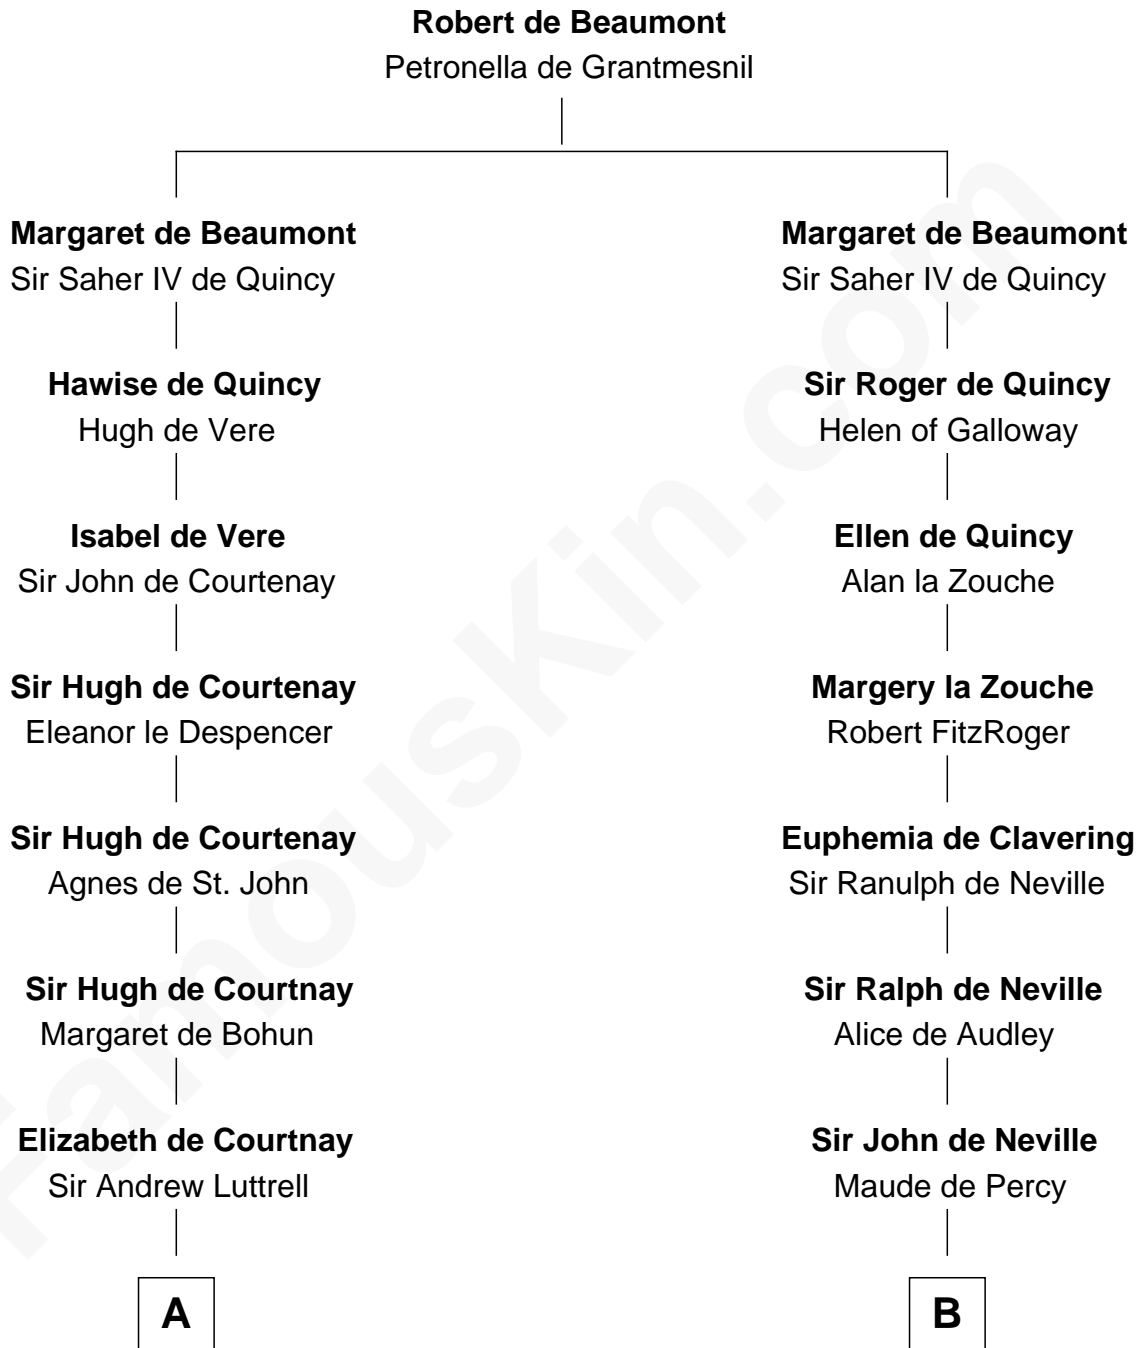

FamousKin.com
Relationship Chart of
Benjamin Harrison
23rd U.S. President

11th cousin 10 times removed of
King Henry VIII
King of England

C

—
Anne Carter
Benjamin Harrison

—
Benjamin Harrison
Elizabeth Bassett

—
Gen. William Henry Harrison
Anna Tuthill Symmes

—
John Scott Harrison
Elizabeth Ramsey Irwin

—
Benjamin Harrison
23rd U.S. President

FamousKin.com