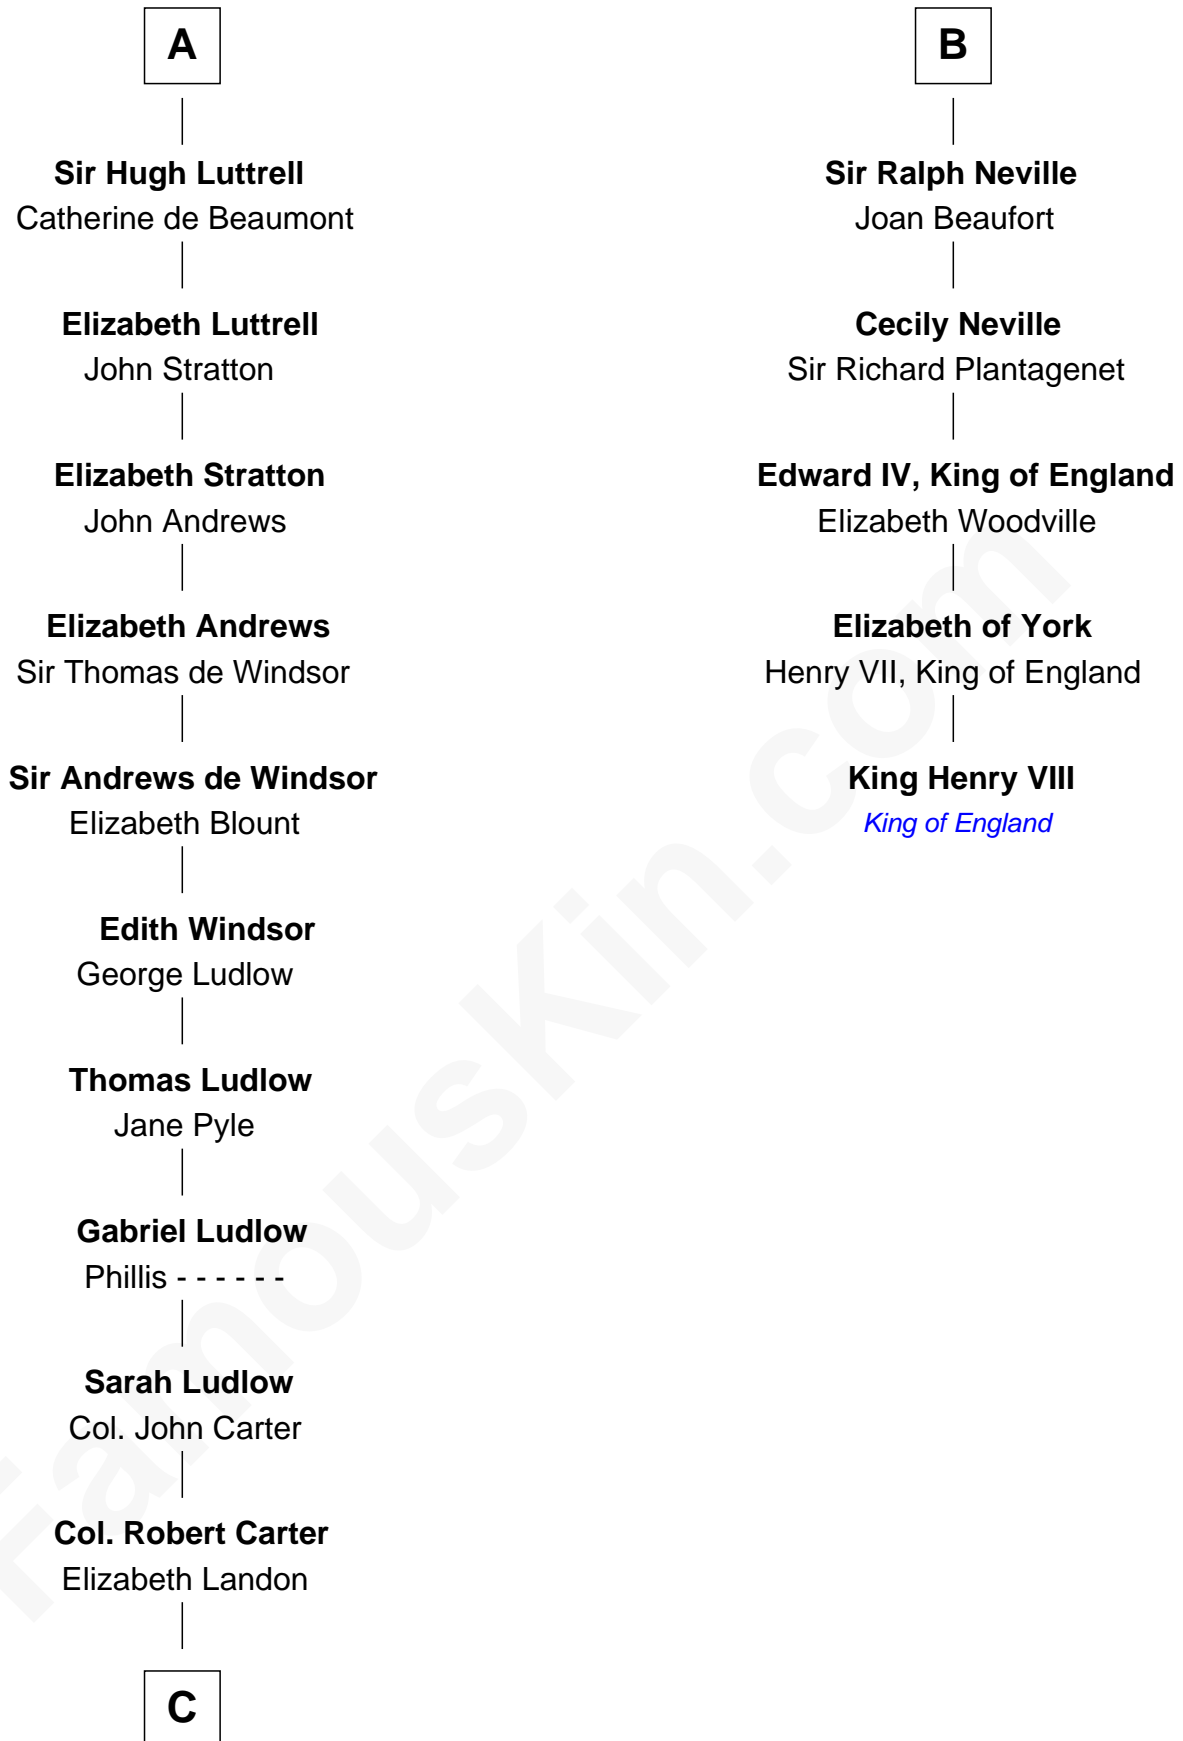

FamousKin.com
Relationship Chart of
Benjamin Harrison
23rd U.S. President

11th cousin 10 times removed of
King Henry VIII
King of England

C

—
Anne Carter
Benjamin Harrison

—
Benjamin Harrison
Elizabeth Bassett

—
Gen. William Henry Harrison
Anna Tuthill Symmes

—
John Scott Harrison
Elizabeth Ramsey Irwin

—
Benjamin Harrison
23rd U.S. President

FamousKin.com