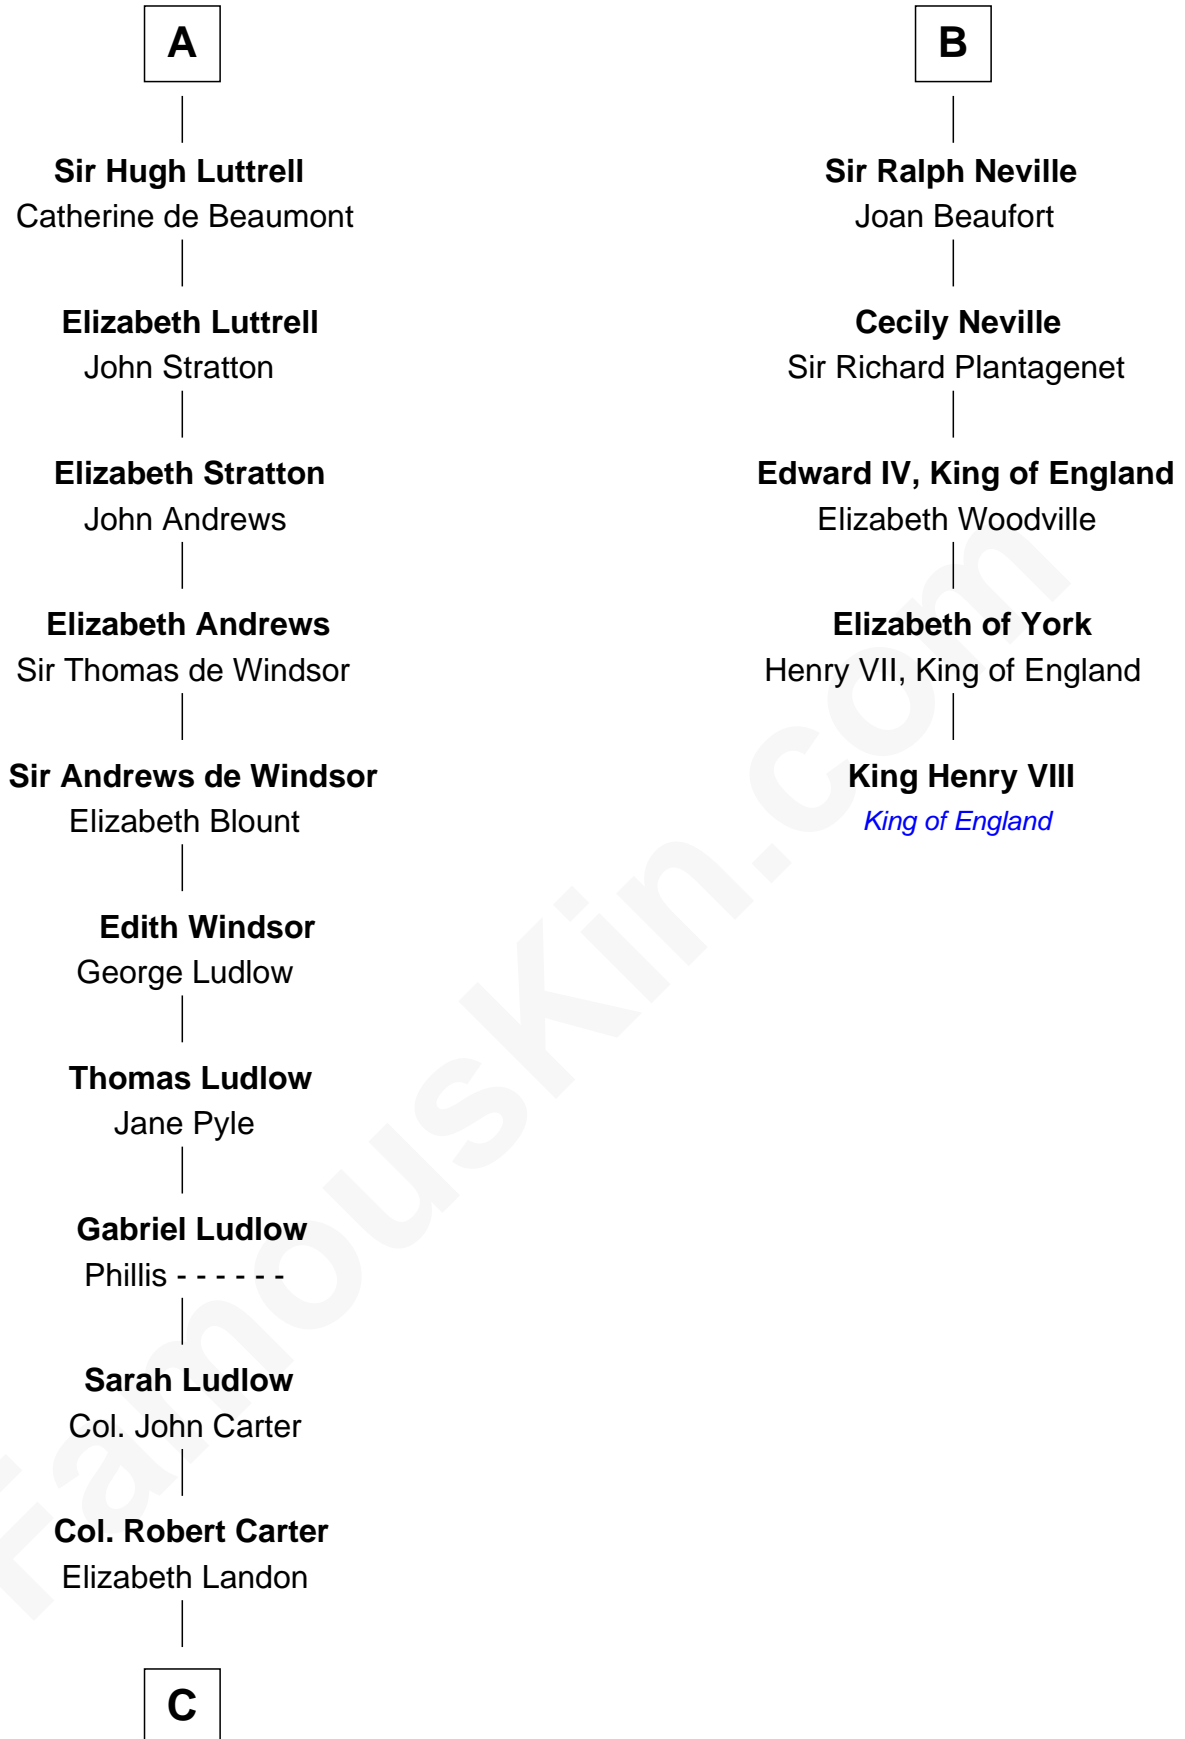

**FamousKin.com**  
**Relationship Chart of**  
**Benjamin Harrison**  
*23rd U.S. President*

**11th cousin 10 times removed of**  
**King Henry VIII**  
*King of England*

**John FitzGilbert**  
 Sybilla of Salisbury

**C**

—  
**Anne Carter**  
Benjamin Harrison

—  
**Benjamin Harrison**  
Elizabeth Bassett

—  
**Gen. William Henry Harrison**  
Anna Tuthill Symmes

—  
**John Scott Harrison**  
Elizabeth Ramsey Irwin

—  
**Benjamin Harrison**  
*23rd U.S. President*