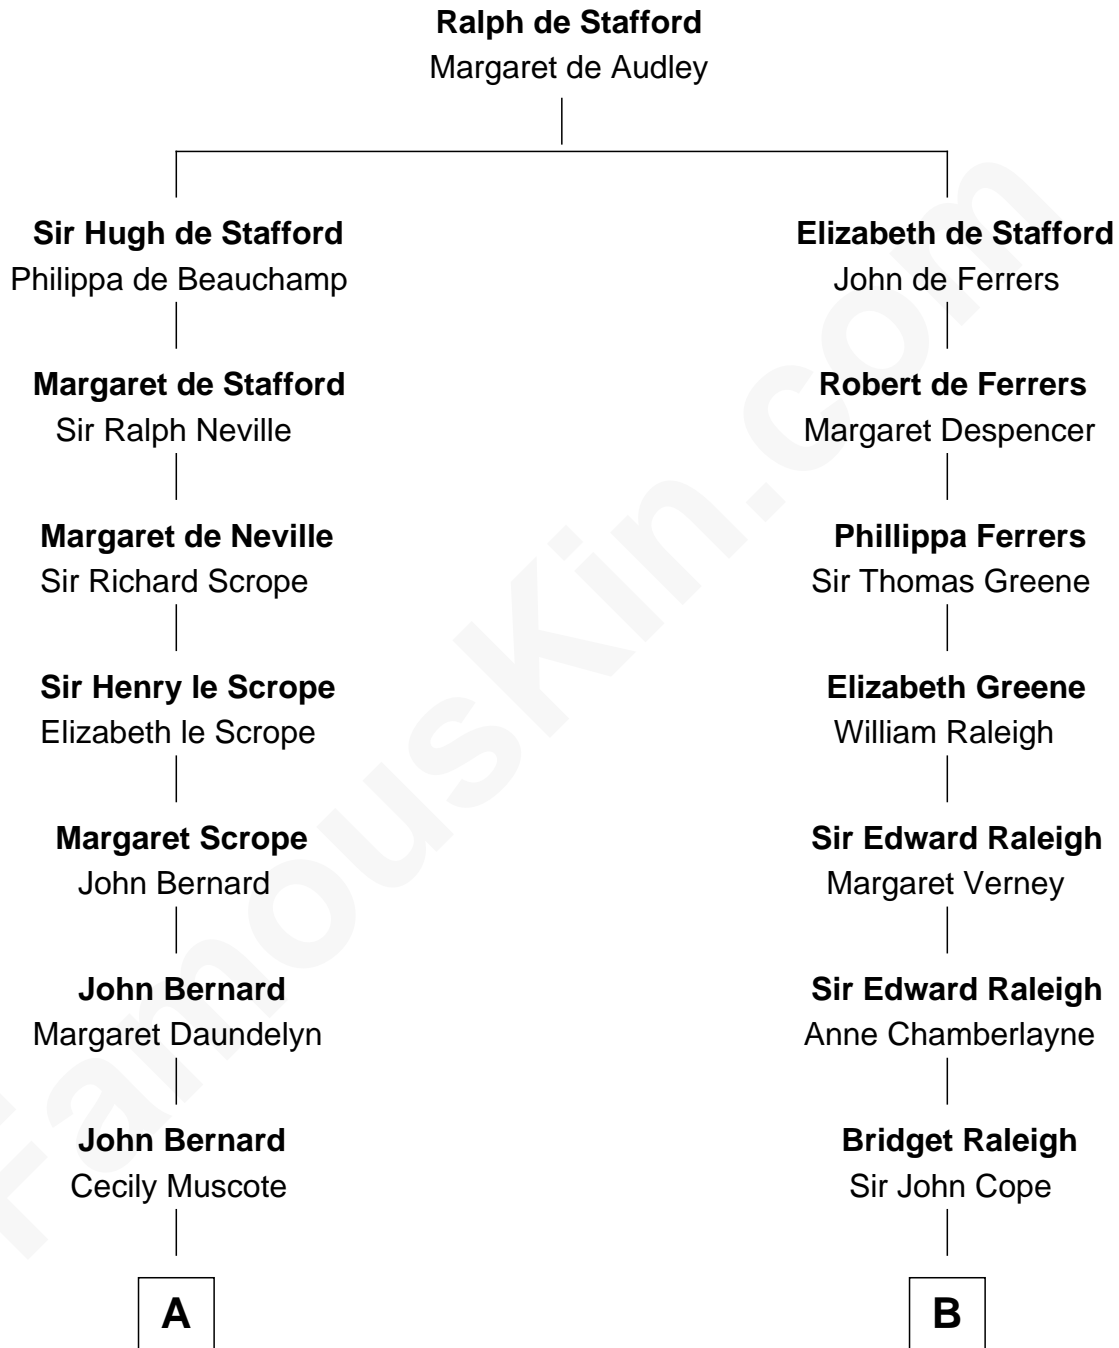

FamousKin.com
Relationship Chart of
Benjamin Harrison
23rd U.S. President

16th cousin 3 times removed of
Willis Carrier
Inventor of Air Conditioning

C

Ann Elizabeth Button

David Joy Haviland

Elizabeth R. Haviland