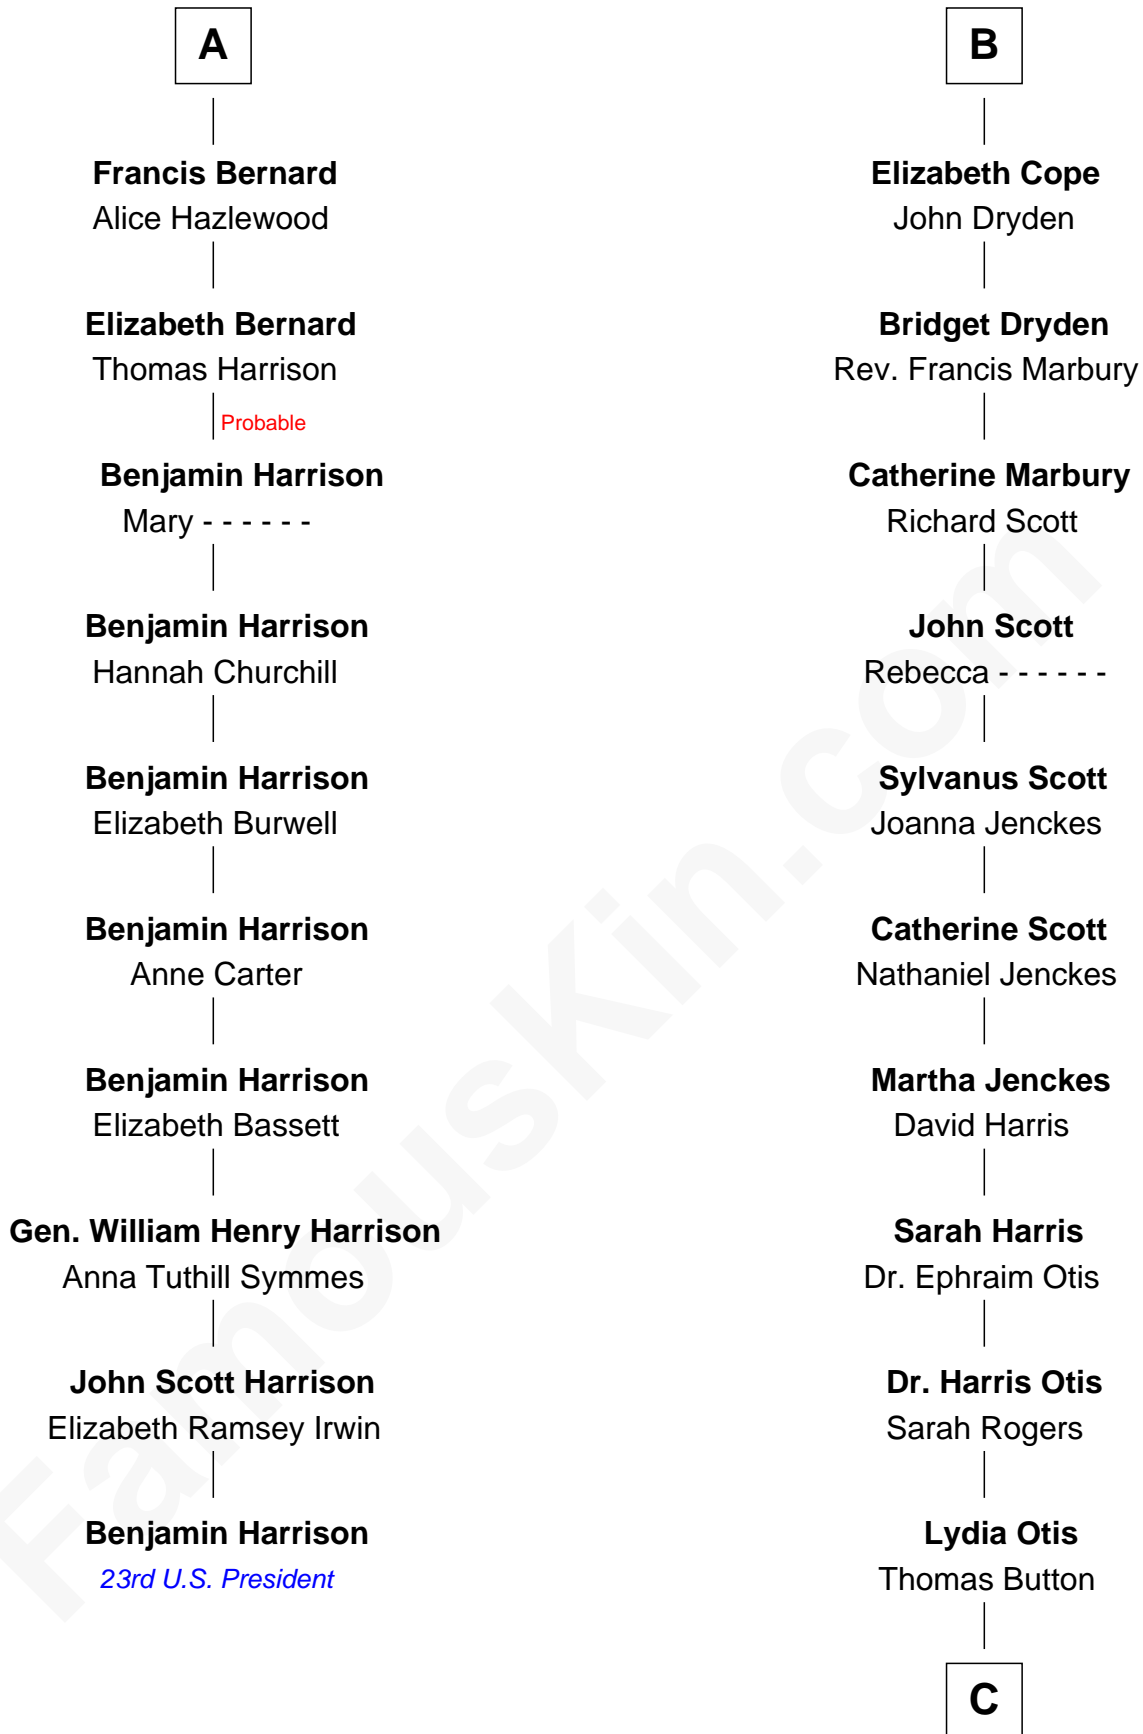

FamousKin.com
Relationship Chart of
Benjamin Harrison
23rd U.S. President

16th cousin 3 times removed of
Willis Carrier
Inventor of Air Conditioning

C

Ann Elizabeth Button

David Joy Haviland

Elizabeth R. Haviland