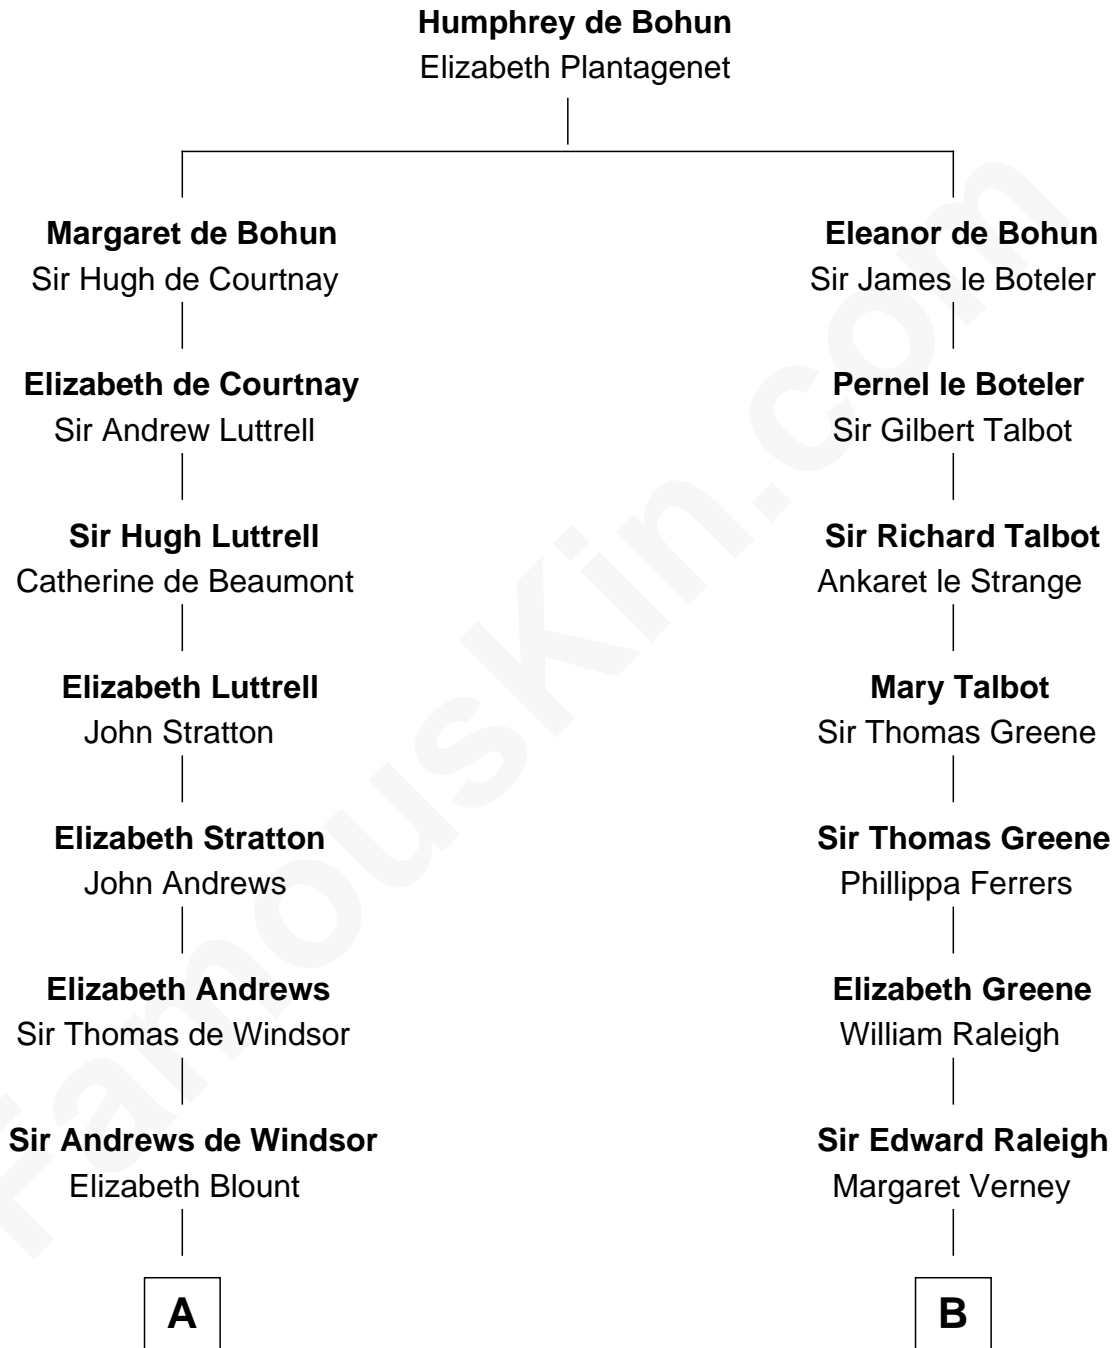

**FamousKin.com**  
**Relationship Chart of**  
**Benjamin Harrison**  
*23rd U.S. President*

**16th cousin 5 times removed of**  
**Willis Carrier**  
*Inventor of Air Conditioning*

**C**

**Dr. Harris Otis**

Sarah Rogers

**Lydia Otis**

Thomas Button

**Ann Elizabeth Button**

David Joy Haviland

**Elizabeth R. Haviland**

Duane Williams Carrier

**Willis Carrier**