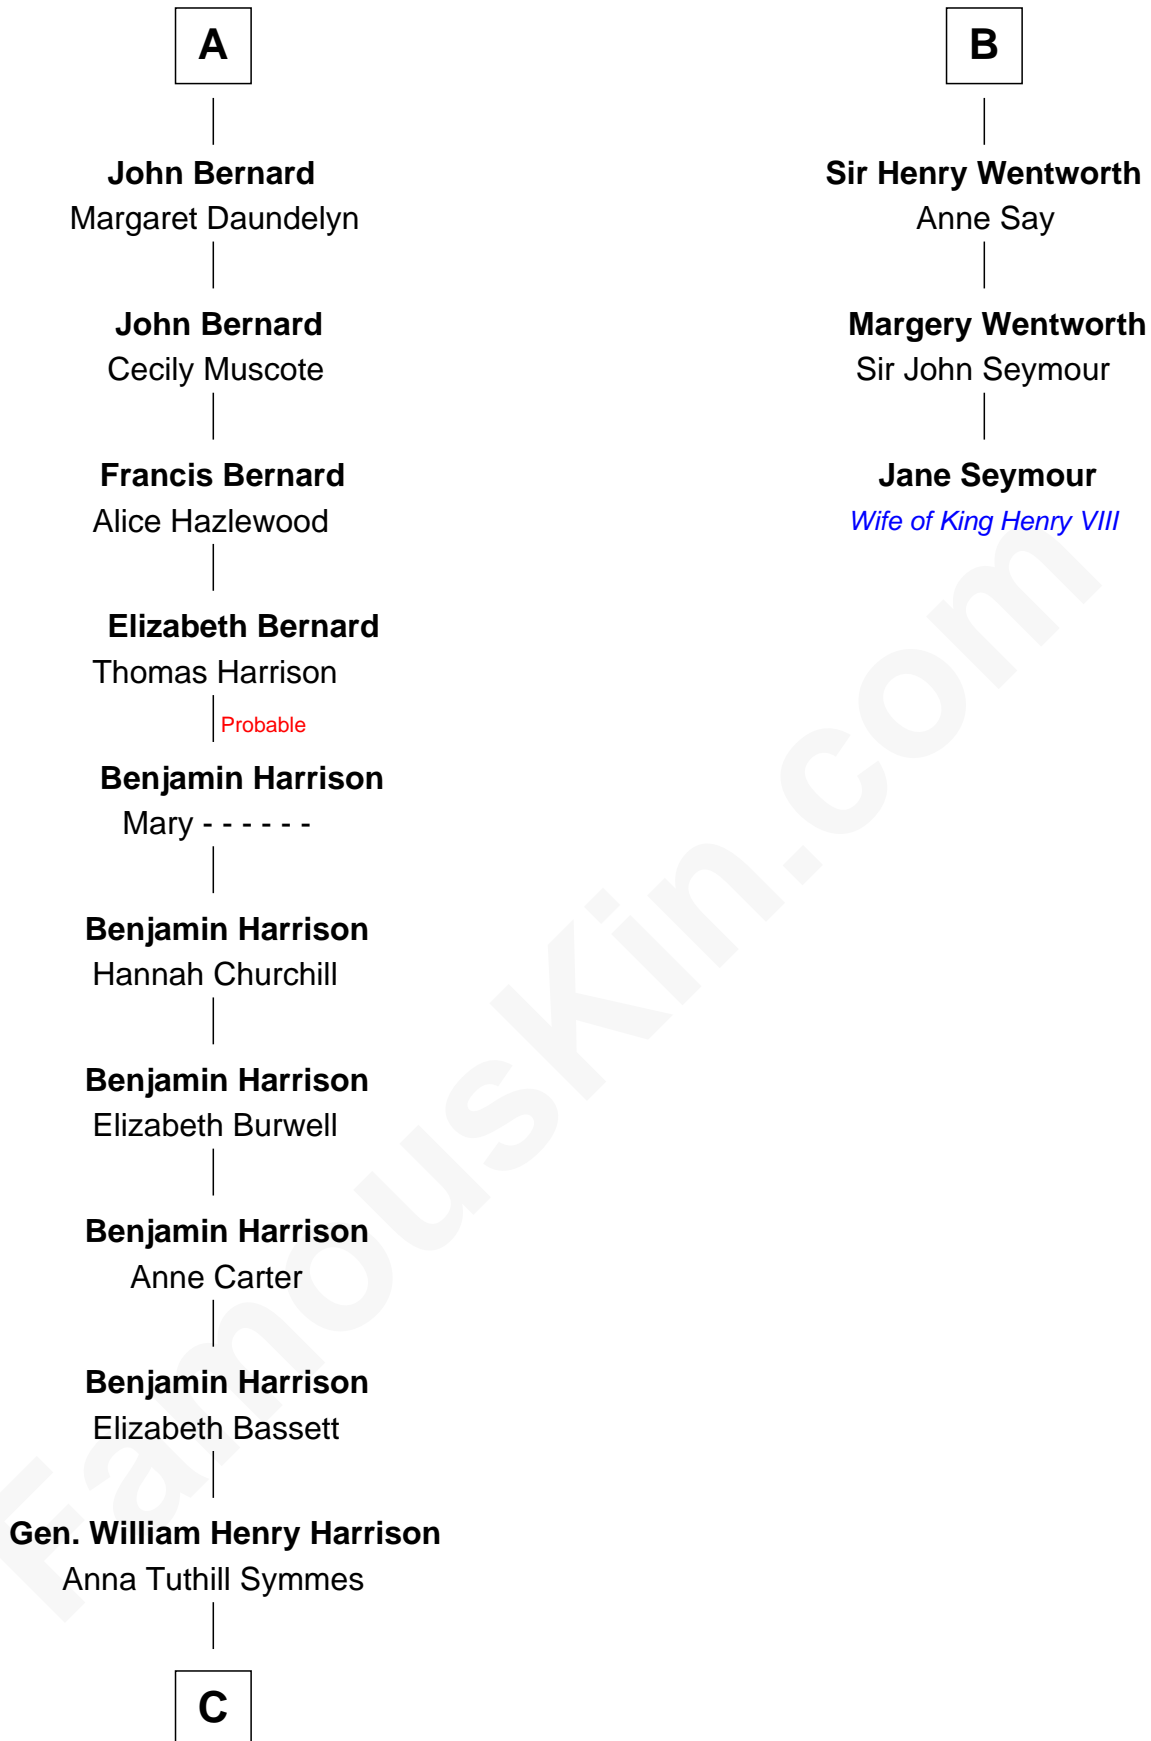

FamousKin.com
Relationship Chart of
Benjamin Harrison
23rd U.S. President

9th cousin 9 times removed of
Jane Seymour
3rd Wife of King Henry VIII

C

—
John Scott Harrison
Elizabeth Ramsey Irwin

—
Benjamin Harrison
23rd U.S. President

FamousKin.com