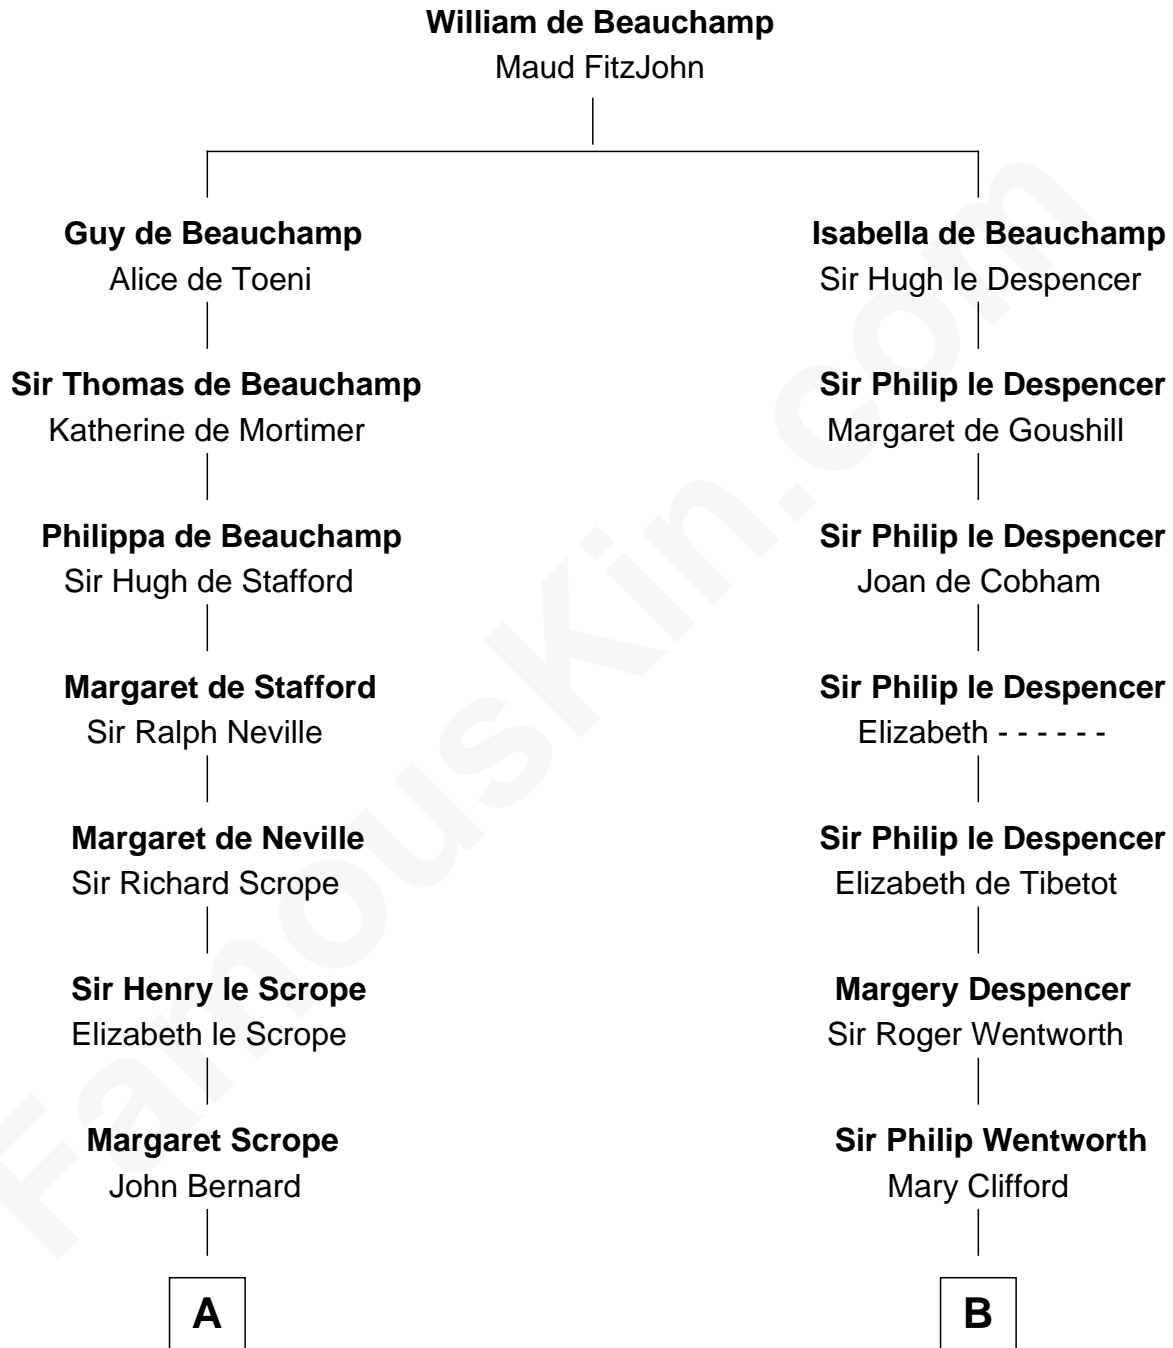

FamousKin.com
Relationship Chart of
Benjamin Harrison
23rd U.S. President

9th cousin 9 times removed of
Jane Seymour
3rd Wife of King Henry VIII

C

—
John Scott Harrison
Elizabeth Ramsey Irwin

—
Benjamin Harrison
23rd U.S. President

FamousKin.com