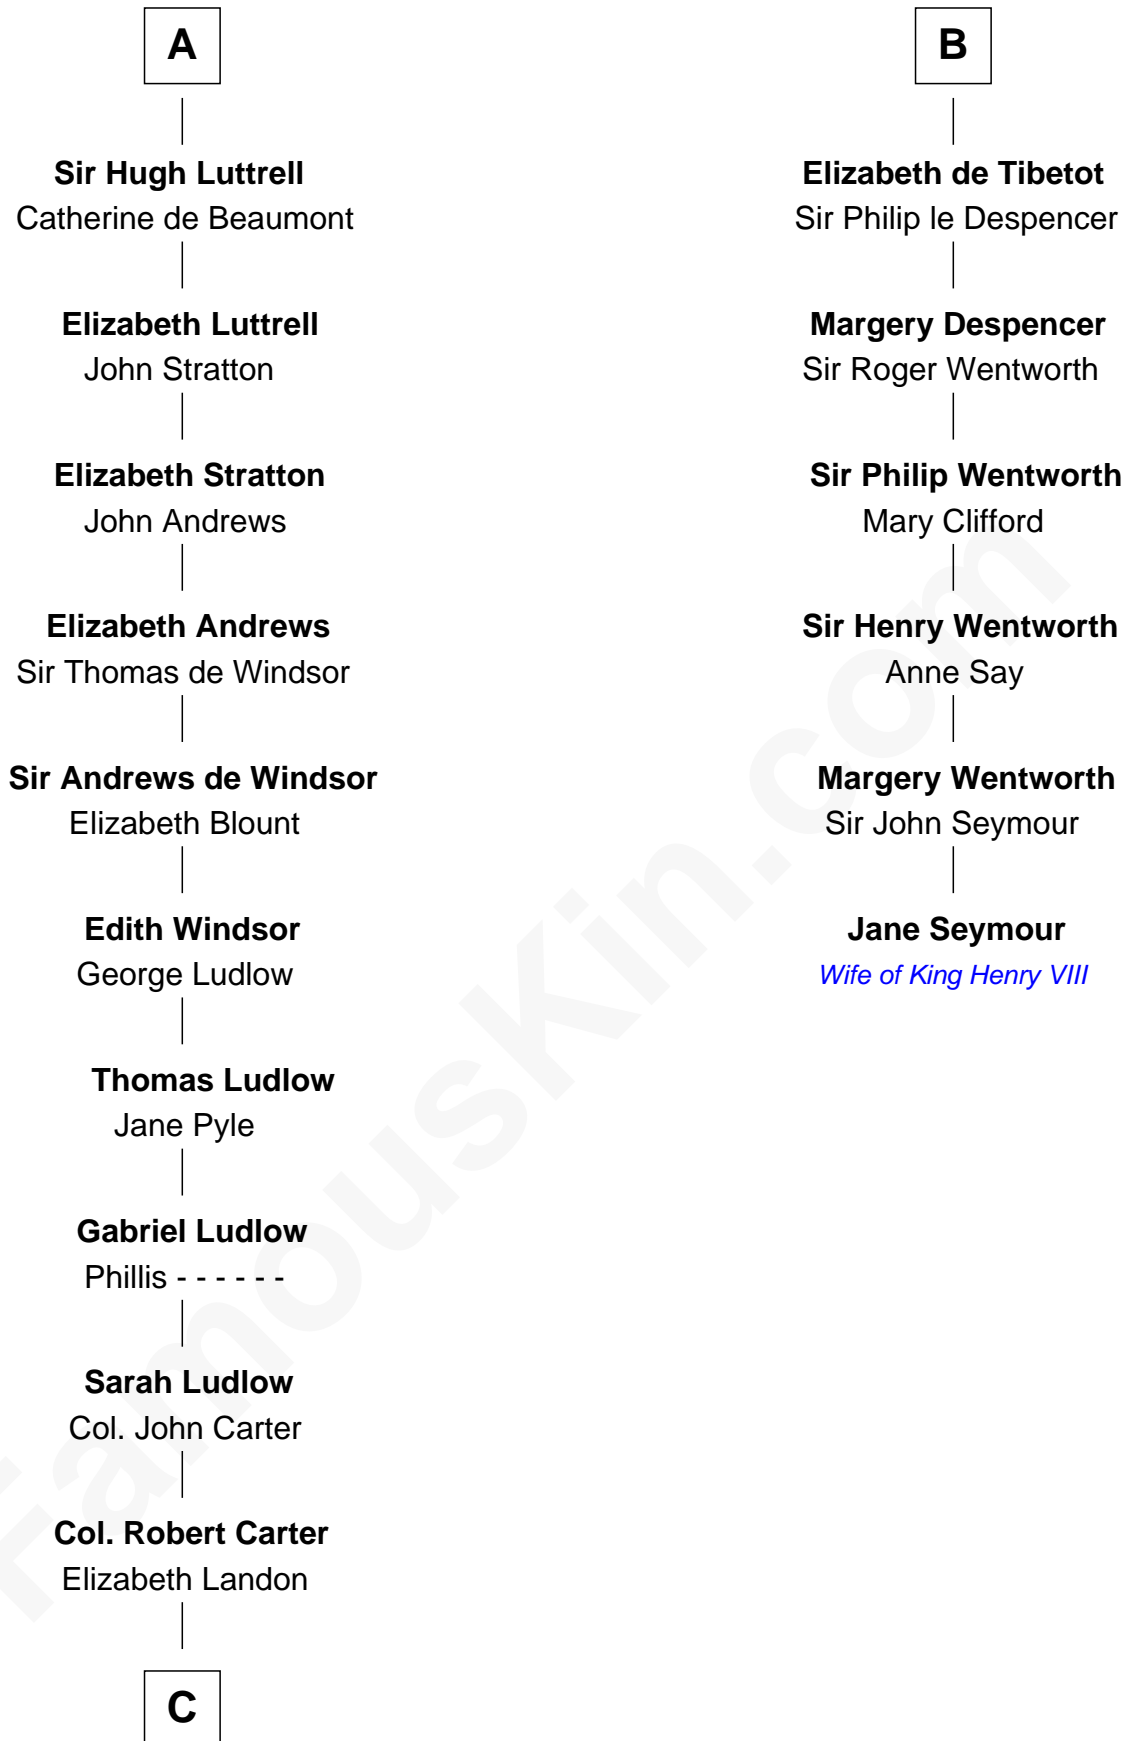

FamousKin.com
Relationship Chart of
Benjamin Harrison
23rd U.S. President

12th cousin 9 times removed of

Jane Seymour
3rd Wife of King Henry VIII

C

—
Anne Carter
Benjamin Harrison

—
Benjamin Harrison
Elizabeth Bassett

—
Gen. William Henry Harrison
Anna Tuthill Symmes

—
John Scott Harrison
Elizabeth Ramsey Irwin

—
Benjamin Harrison
23rd U.S. President

FamousKin.com