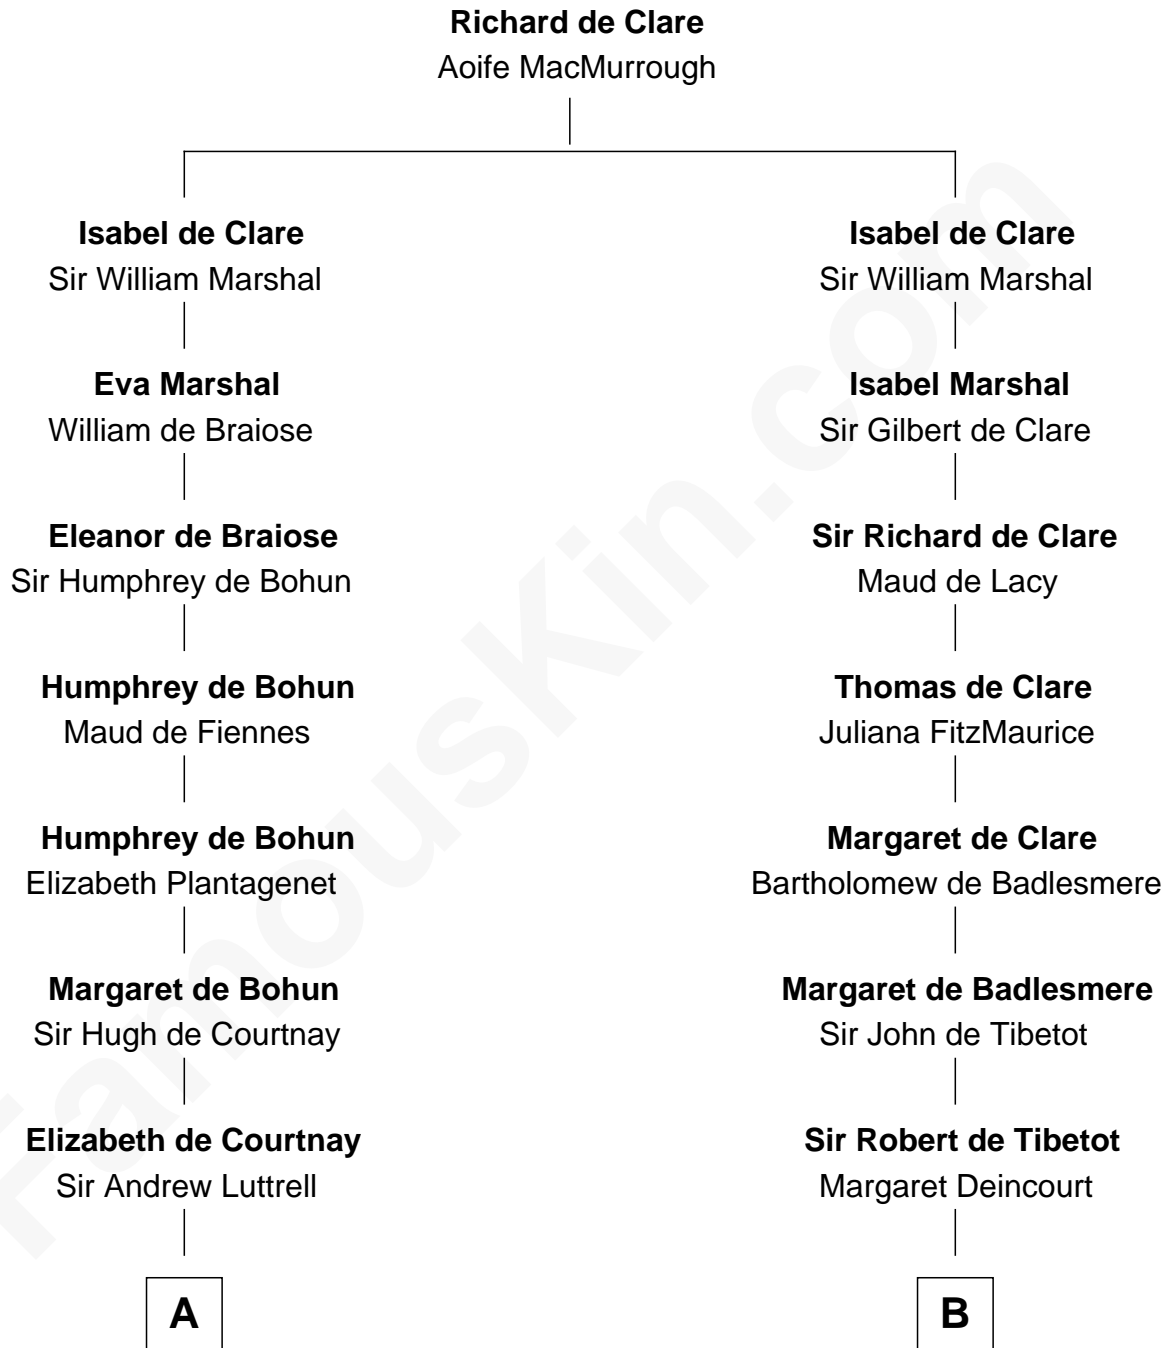

FamousKin.com
Relationship Chart of
Benjamin Harrison
23rd U.S. President

12th cousin 9 times removed of

Jane Seymour
3rd Wife of King Henry VIII

C

—
Anne Carter
Benjamin Harrison

—
Benjamin Harrison
Elizabeth Bassett

—
Gen. William Henry Harrison
Anna Tuthill Symmes

—
John Scott Harrison
Elizabeth Ramsey Irwin

—
Benjamin Harrison
23rd U.S. President

FamousKin.com