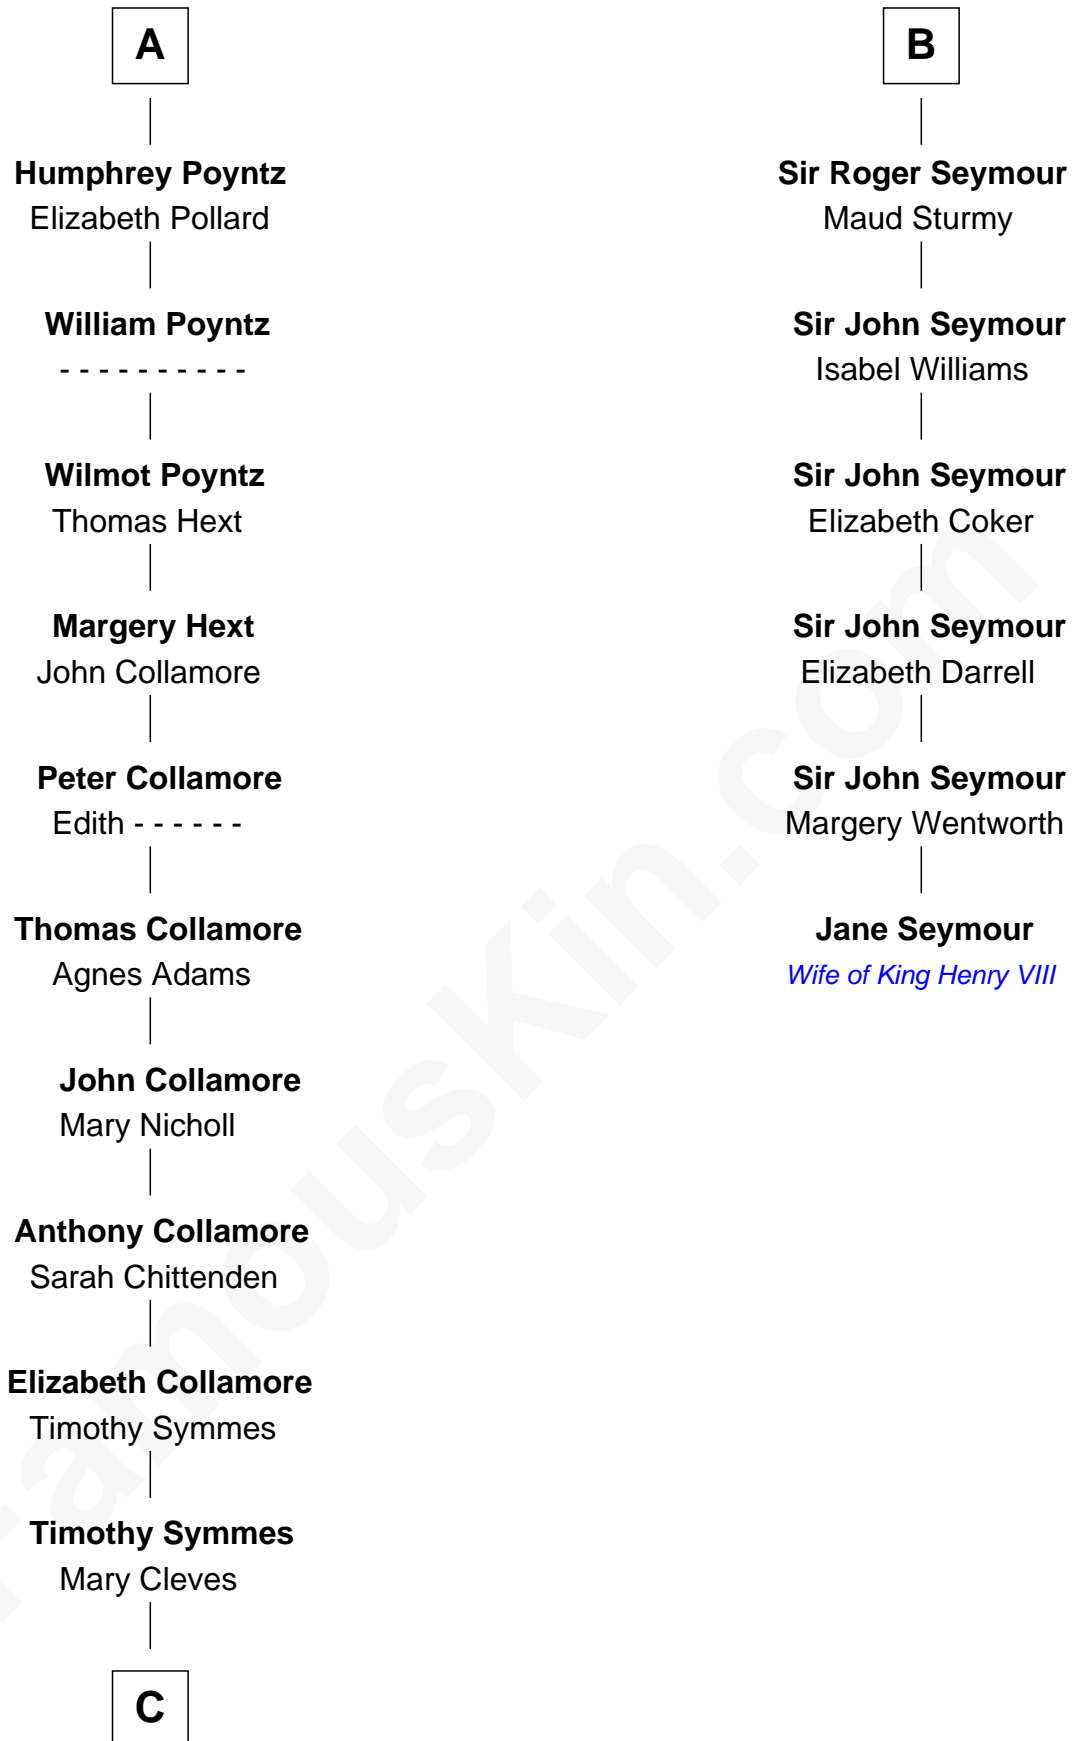

**FamousKin.com**  
**Relationship Chart of**  
**Benjamin Harrison**  
*23rd U.S. President*

12th cousin 8 times removed of

**Jane Seymour**  
*3rd Wife of King Henry VIII*

**William Malet**

**C**

Col. John Cleves Symmes

Anna Tuthill

Anna Tuthill Symmes

Gen. William Henry Harrison

John Scott Harrison

Elizabeth Ramsey Irwin

Benjamin Harrison

*23rd U.S. President*

FamousKin.com