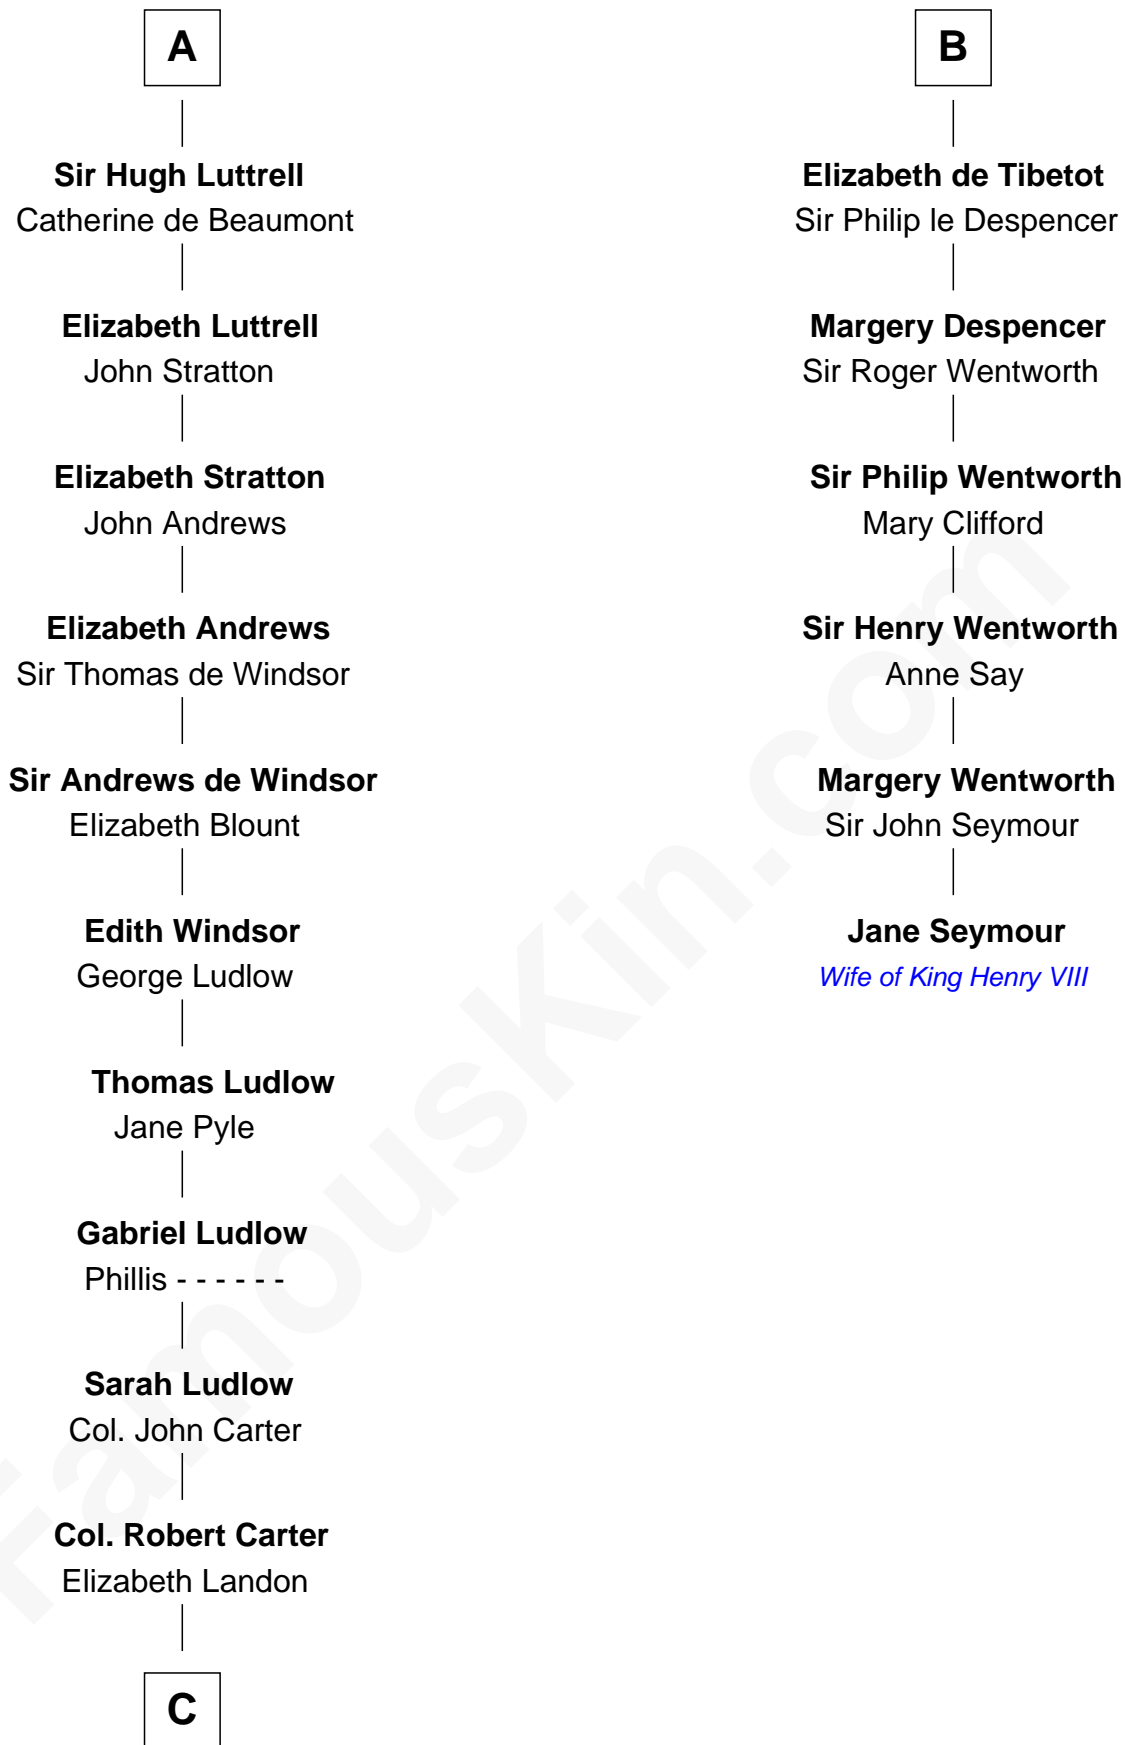

FamousKin.com
Relationship Chart of
Benjamin Harrison
23rd U.S. President

12th cousin 9 times removed of

Jane Seymour
3rd Wife of King Henry VIII

C

—
Anne Carter
Benjamin Harrison

—
Benjamin Harrison
Elizabeth Bassett

—
Gen. William Henry Harrison
Anna Tuthill Symmes

—
John Scott Harrison
Elizabeth Ramsey Irwin

—
Benjamin Harrison
23rd U.S. President

FamousKin.com