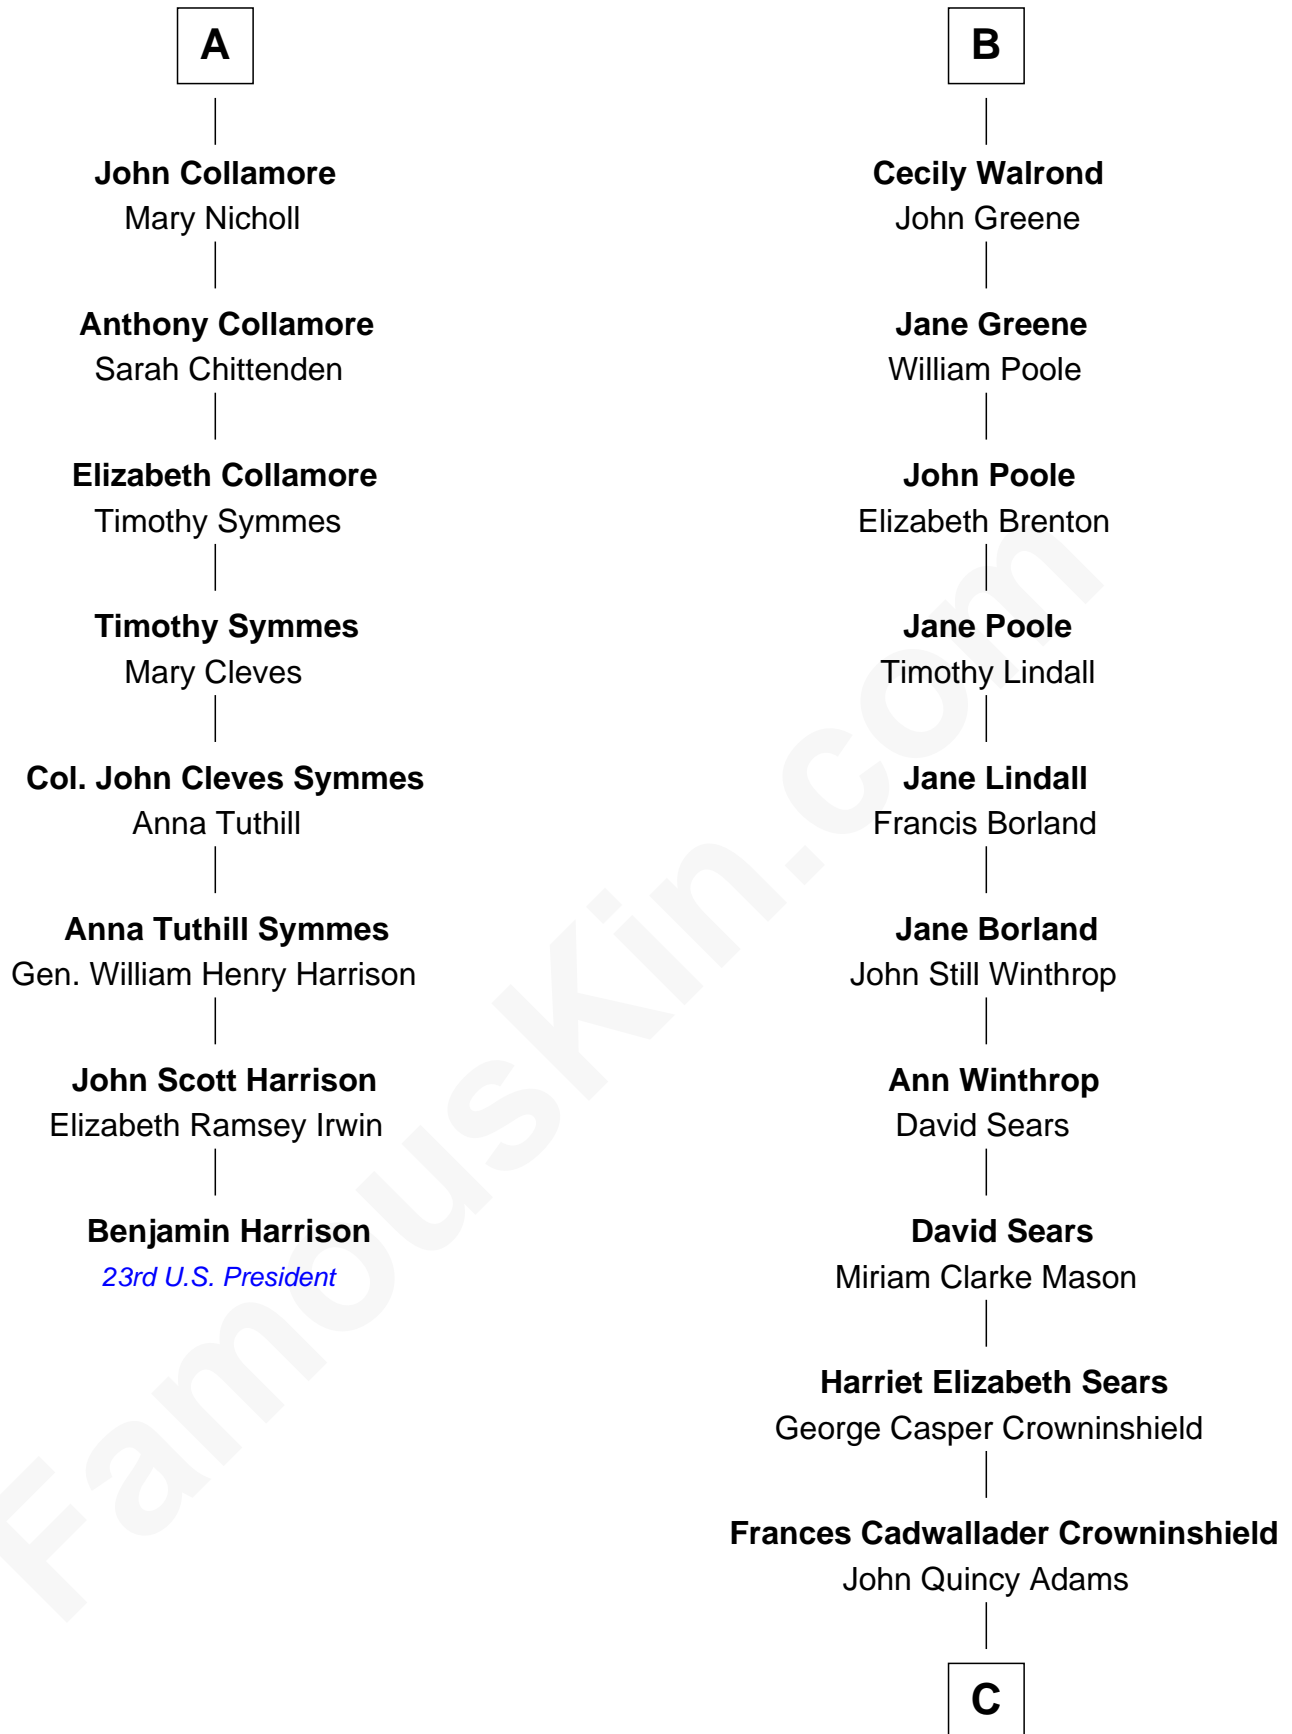

FamousKin.com Relationship Chart of

Benjamin Harrison

23rd U.S. President

14th cousin 5 times removed of

John Adams Morgan

1952 Olympic Sailing Gold Medalist

C

Charles Francis Adams

Frances Lovering

Catherine Frances Lovering Adams

Henry Sturgis Morgan

John Adams Morgan

Olympic Gold Medalist

FamousKin.com